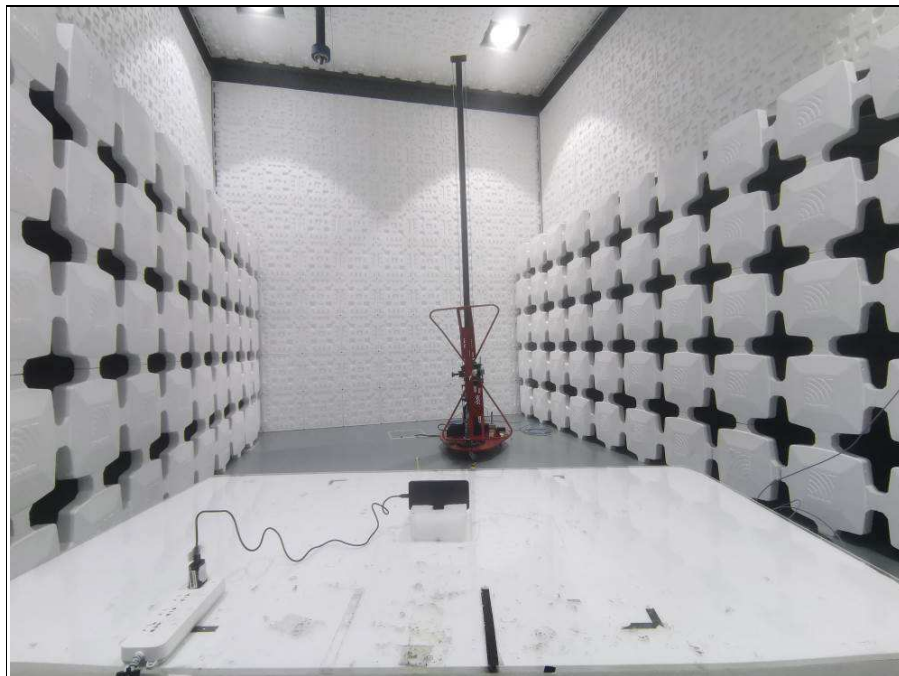

SET-UP FOR FCC 15.247

Conducted emission test

Radiated emission test: Frequency Range < 30MHz ~1GHz >

Radiated emission test: Frequency Range < Above 1GHz >

SET-UP FOR FCC PART 22/24/27

Radiated emission test: Frequency Range < 30MHz ~1GHz >