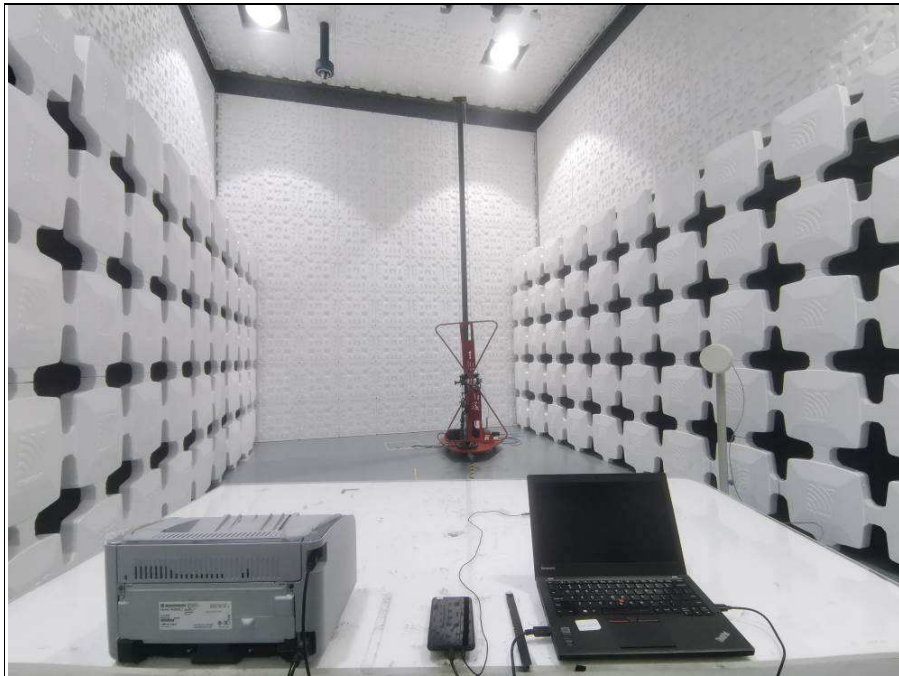

SET-UP FOR CONDUCTED EMISSION TEST

SET-UP FOR RADIATED EMISSION TEST

Frequency Range < 30MHz ~1GHz >

**BUREAU
VERITAS**

Reference No.: 190418W001

FCC ID: ZC4M9s

Frequency Range< Above 1GHz >

BUREAU
VERITAS