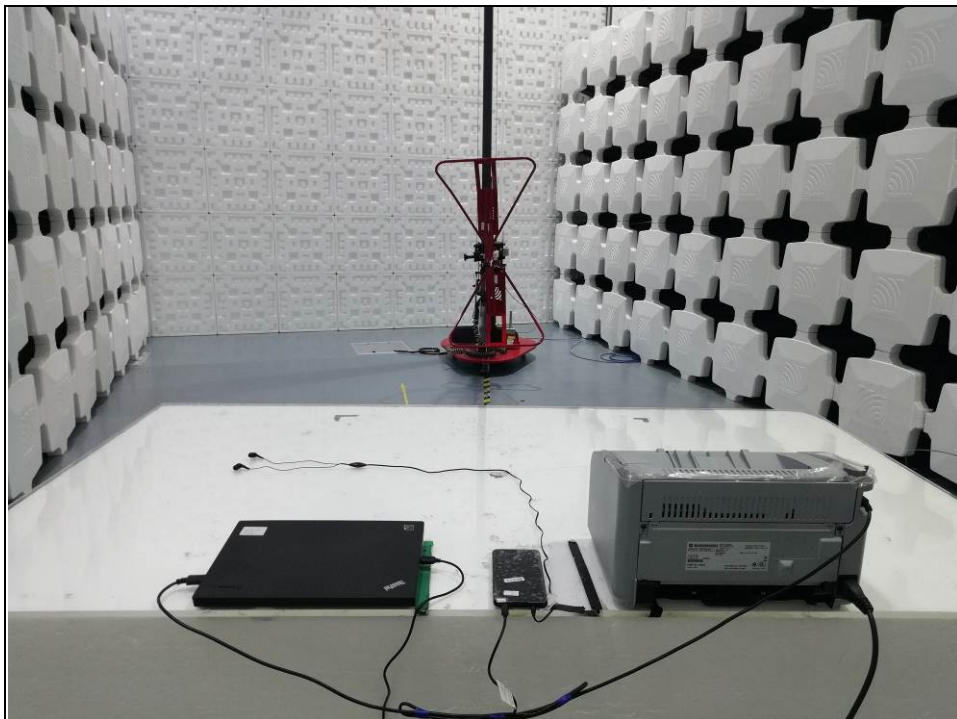

SET-UP FOR CONDUCTED EMISSION TEST

**BUREAU
VERITAS**

Reference No.: 190124W002

FCC ID: ZC4M7S

SET-UP FOR RADIATED EMISSION TEST

Frequency Range < 30MHz ~1GHz >

BUREAU
VERITAS

Reference No.: 190124W002

FCC ID: ZC4M7S

Frequency Range < Above 1GHz >

BUREAU
VERITAS

Reference No.: 190124W002

FCC ID: ZC4M7S