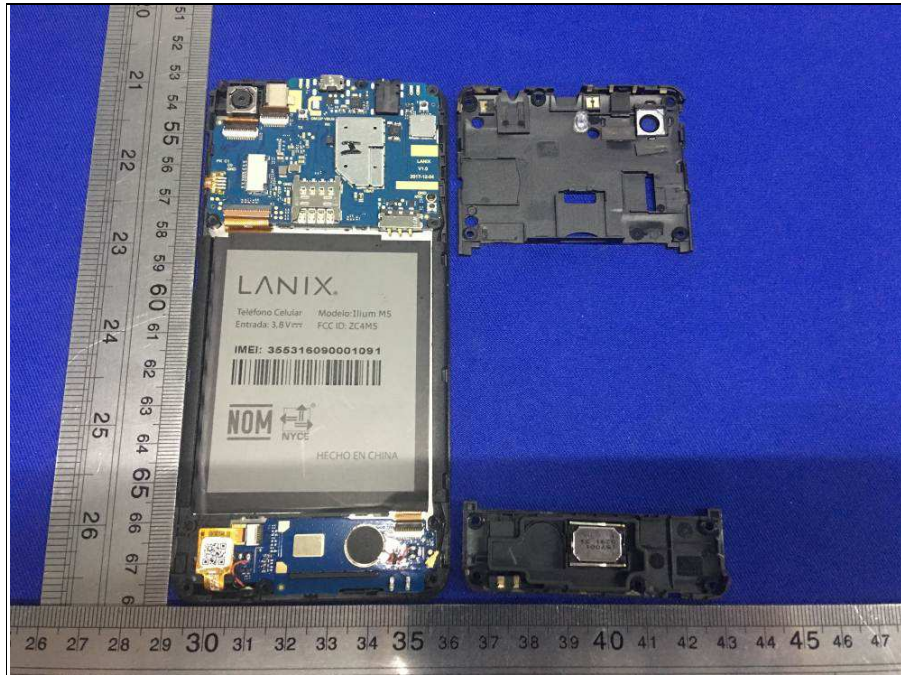

PHOTOGRAPHS OF THE EUT

Diversity Antenna

BT/WIFI Antenna