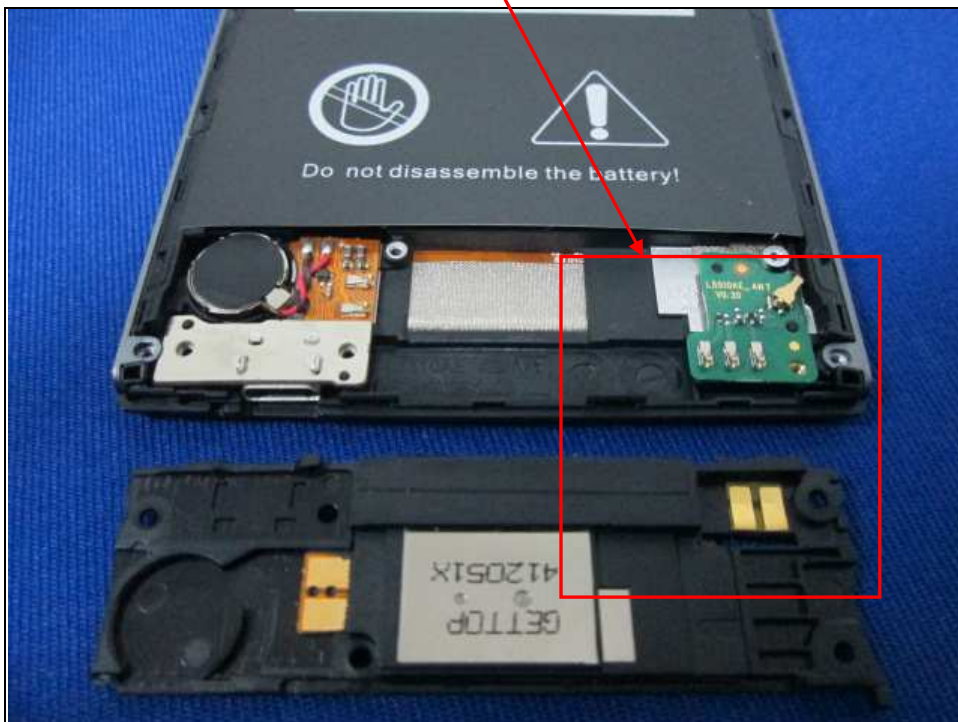

BUREAU
VERITAS

Reference No.: 150212N021

PHOTOGRAPHS OF THE EUT

WWAN Main TX/RX Antenna

WWAN DRX Antenna

GPS RX and WWAN RX Antenna