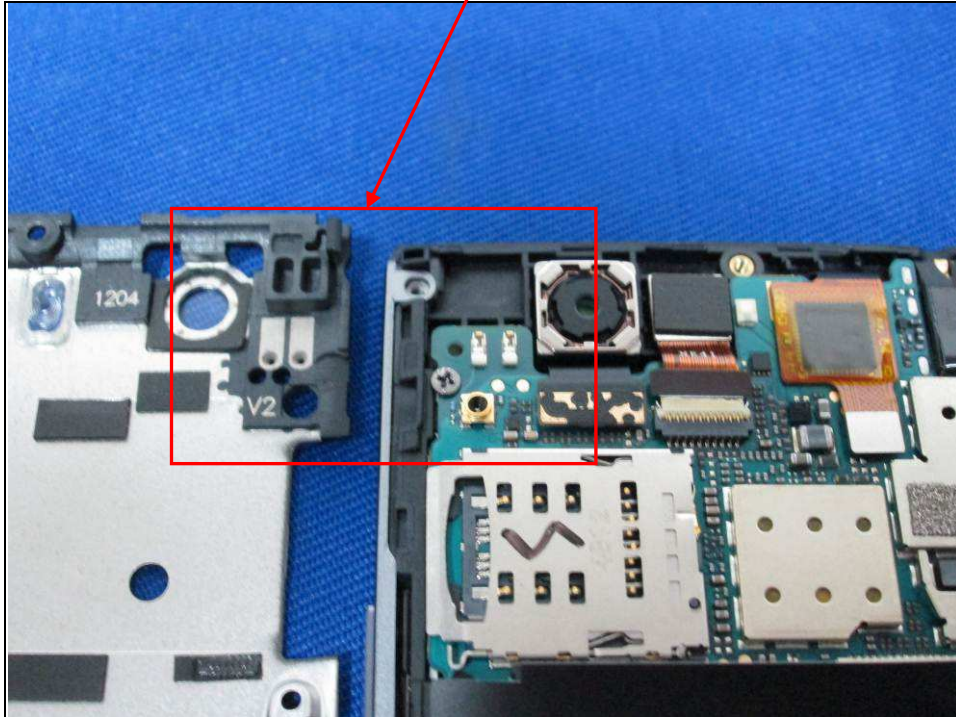

BUREAU
VERITAS

Reference No.: 150212N021

PHOTOGRAPHS OF THE EUT

WWAN Main TX/RX Antenna

WWAN DRX Antenna

GPS RX and WWAN RX Antenna