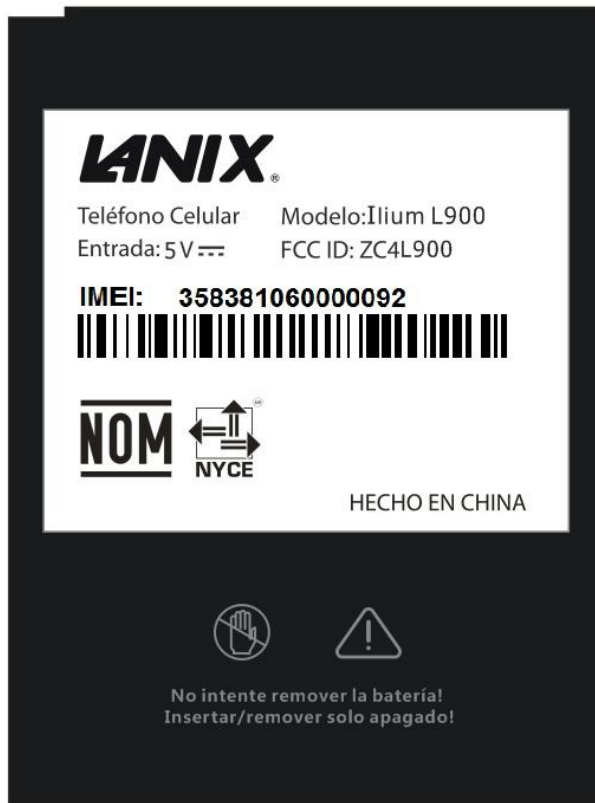

Label Size: 63.5*86mm

Label Location:

Back of the device (on the battery).The battery is un-removable.