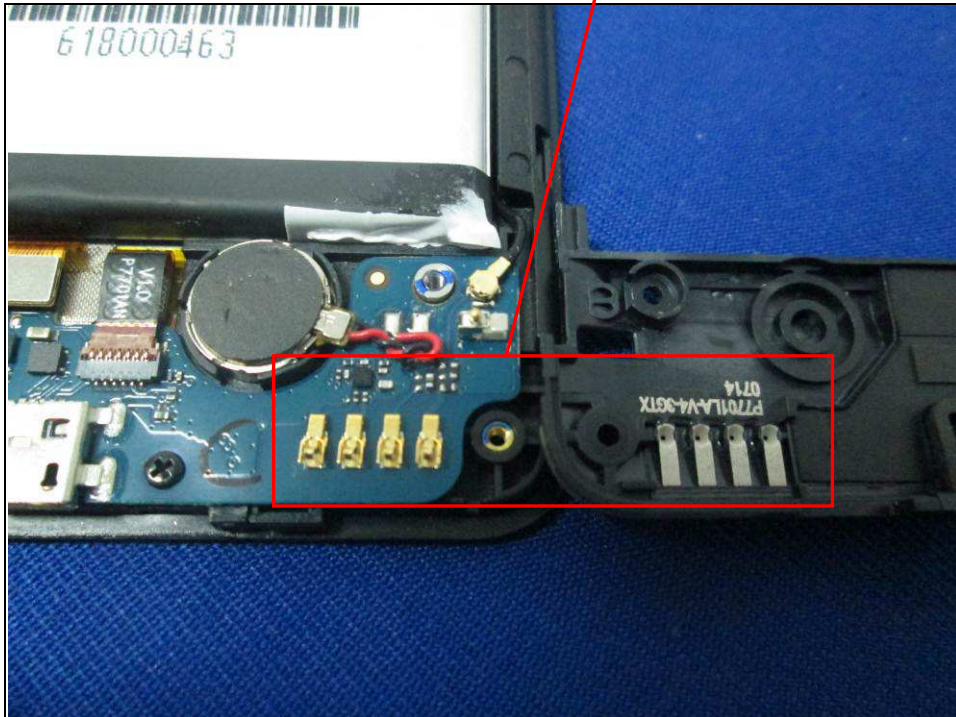

BUREAU
VERITAS

Reference No.: 160816W001

PHOTOGRAPHS OF THE EUT

BT/WLAN Antenna

LTE Diversity Antenna

WWAN Antenna

Reference No.: 160816W001