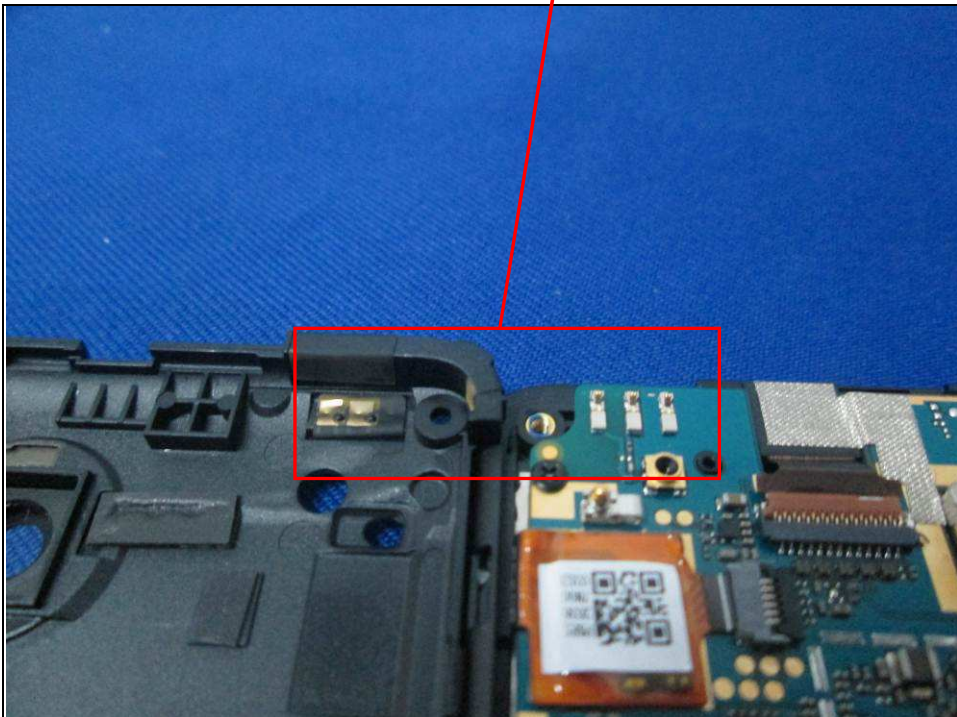

BUREAU
VERITAS

Reference No.: 160816W001

PHOTOGRAPHS OF THE EUT

BT/WLAN Antenna

LTE Diversity Antenna

WWAN Antenna

Reference No.: 160816W001