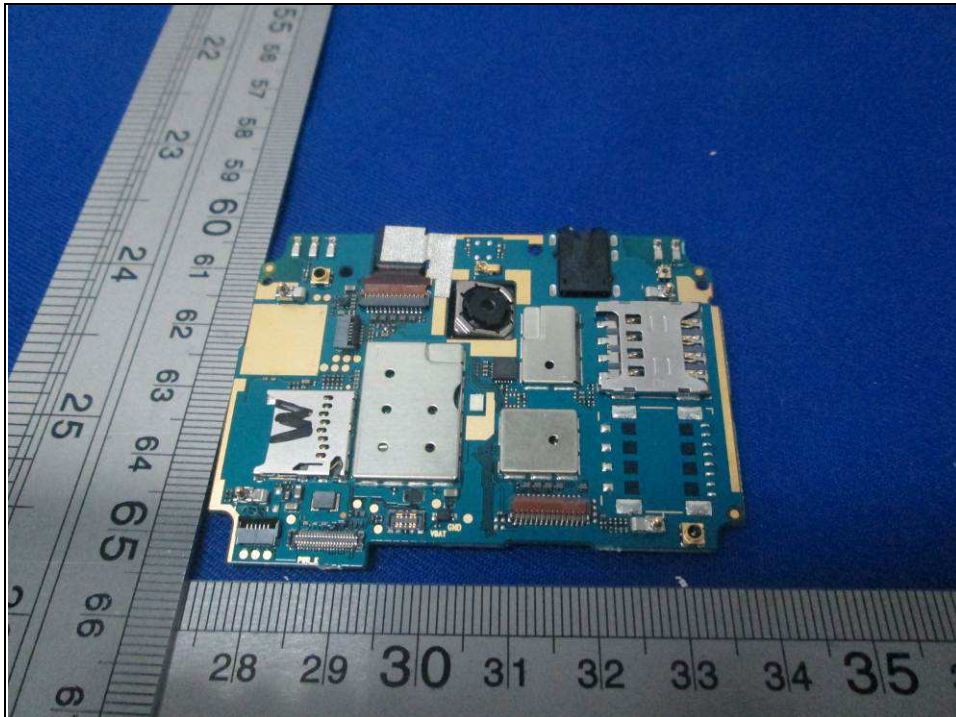

BUREAU
VERITAS

Reference No.: 160816W001

PHOTOGRAPHS OF THE EUT

BT/WLAN Antenna

LTE Diversity Antenna

WWAN Antenna

Reference No.: 160816W001