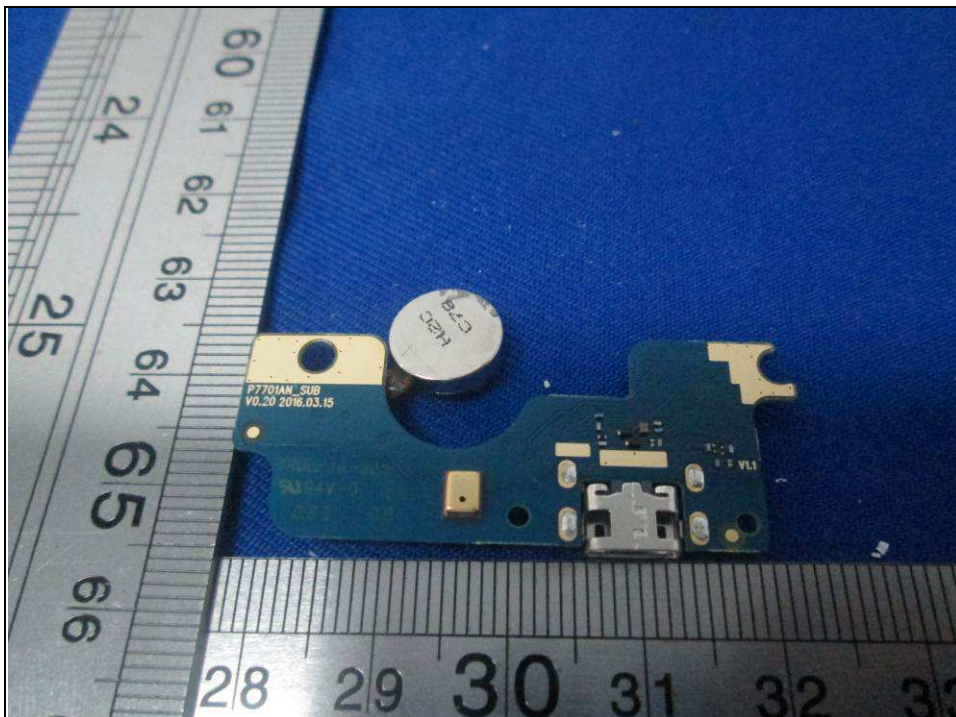

BUREAU
VERITAS

Reference No.: 160816W001

PHOTOGRAPHS OF THE EUT

BT/WLAN Antenna

LTE Diversity Antenna

WWAN Antenna

Reference No.: 160816W001