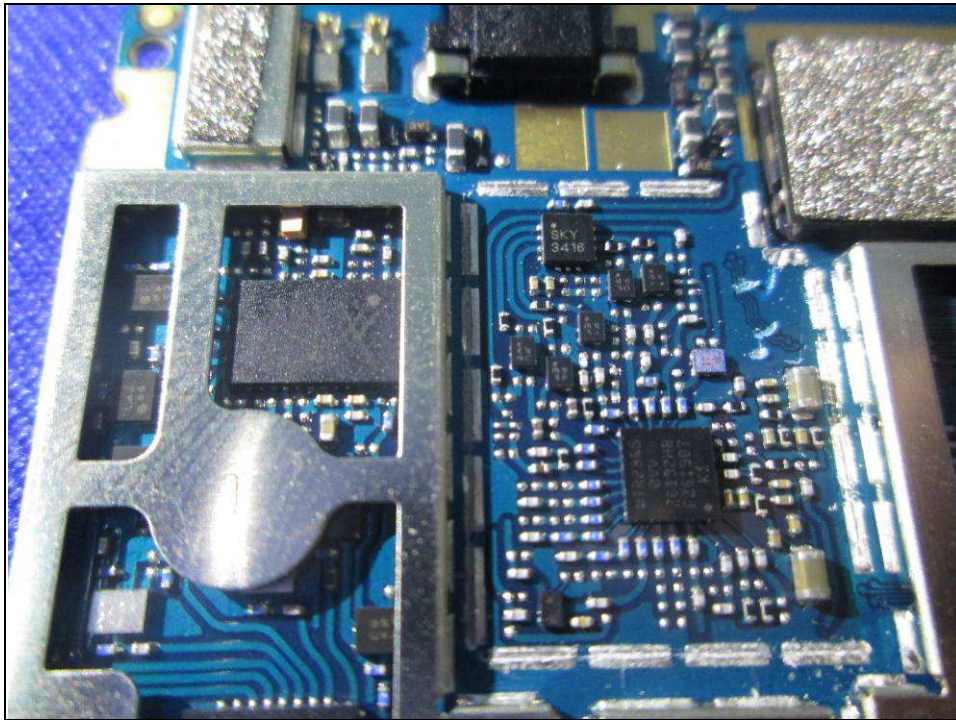

BUREAU
VERITAS

Reference No.: 160816W001

PHOTOGRAPHS OF THE EUT

BT/WLAN Antenna

LTE Diversity Antenna

WWAN Antenna

Reference No.: 160816W001