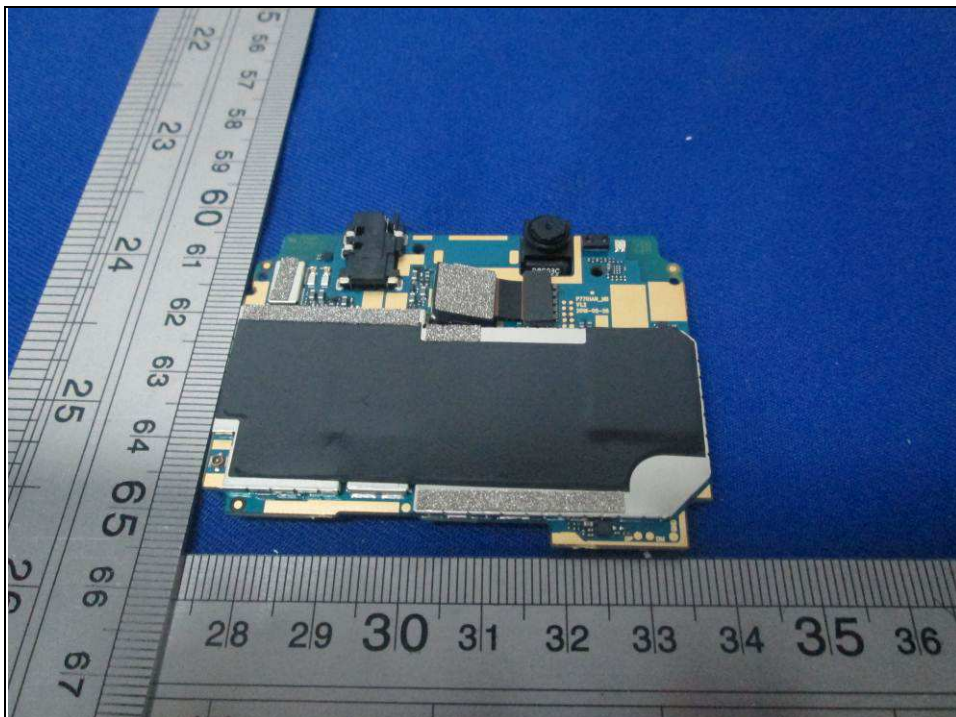

BUREAU
VERITAS

Reference No.: 160816W001

PHOTOGRAPHS OF THE EUT

BT/WLAN Antenna

LTE Diversity Antenna

WWAN Antenna

Reference No.: 160816W001