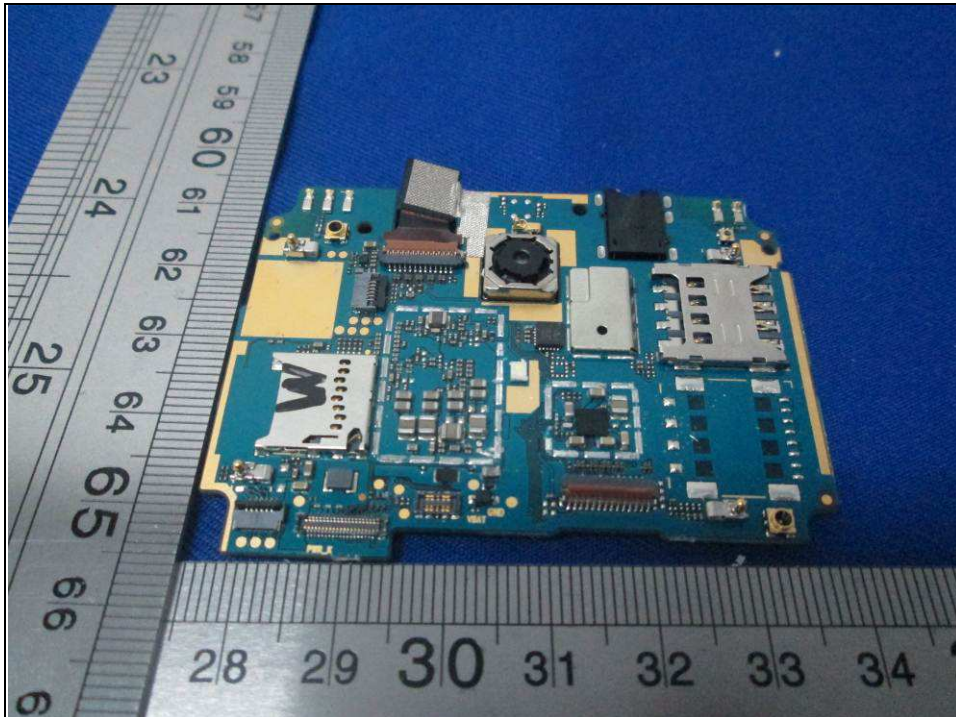

BUREAU
VERITAS

Reference No.: 160816W001

PHOTOGRAPHS OF THE EUT

BT/WLAN Antenna

LTE Diversity Antenna

WWAN Antenna

Reference No.: 160816W001