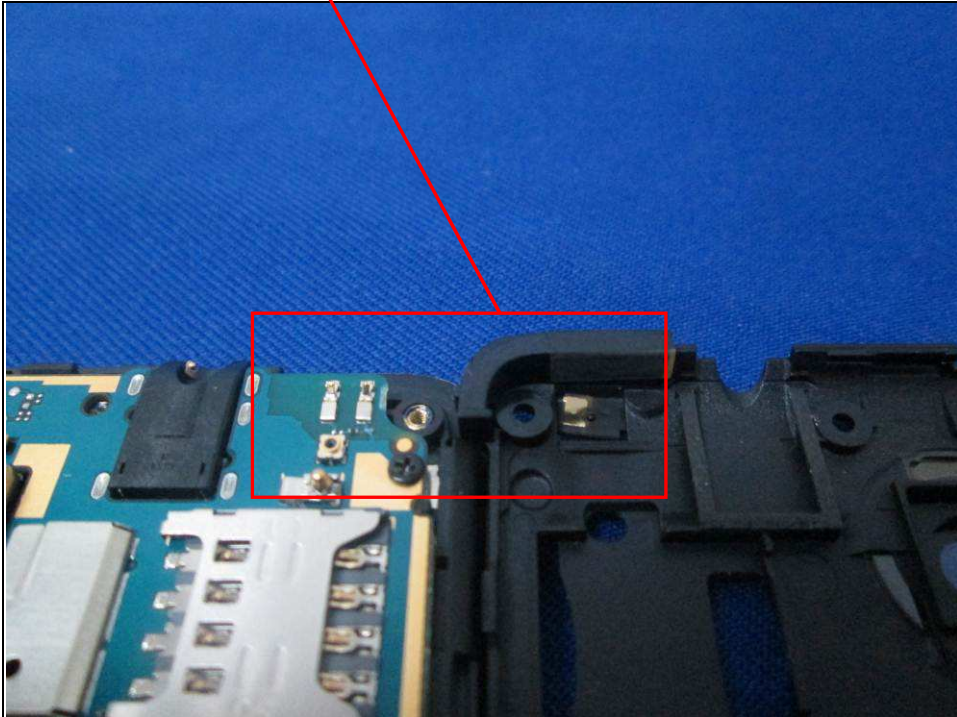

BUREAU
VERITAS

Reference No.: 160816W001

PHOTOGRAPHS OF THE EUT

BT/WLAN Antenna

LTE Diversity Antenna

WWAN Antenna

Reference No.: 160816W001