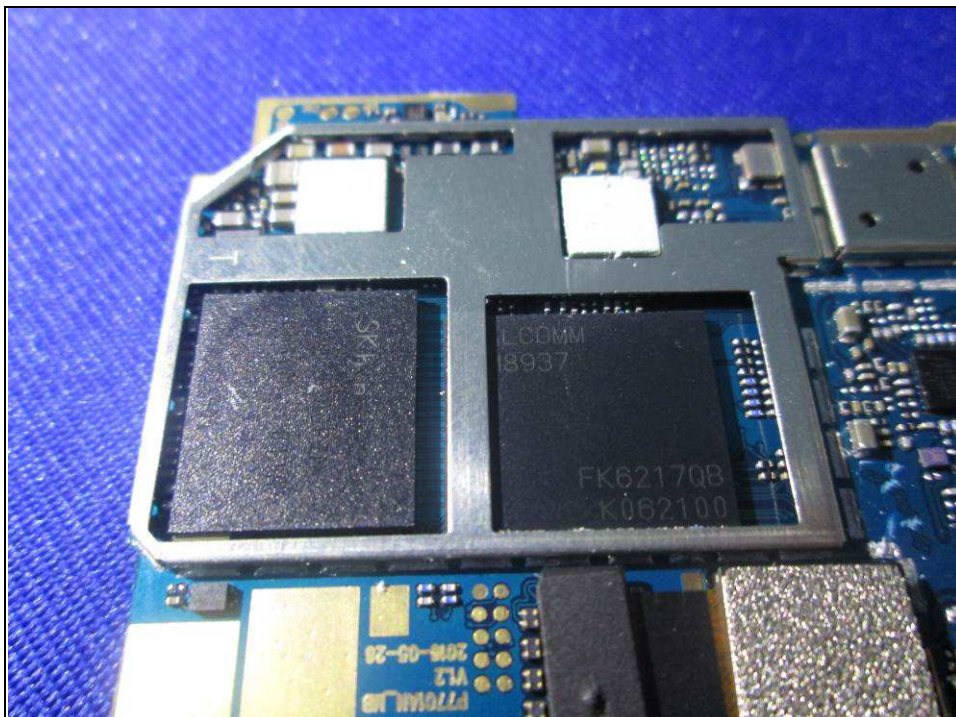

BUREAU
VERITAS

Reference No.: 160816W001

PHOTOGRAPHS OF THE EUT

BT/WLAN Antenna

LTE Diversity Antenna

WWAN Antenna

Reference No.: 160816W001