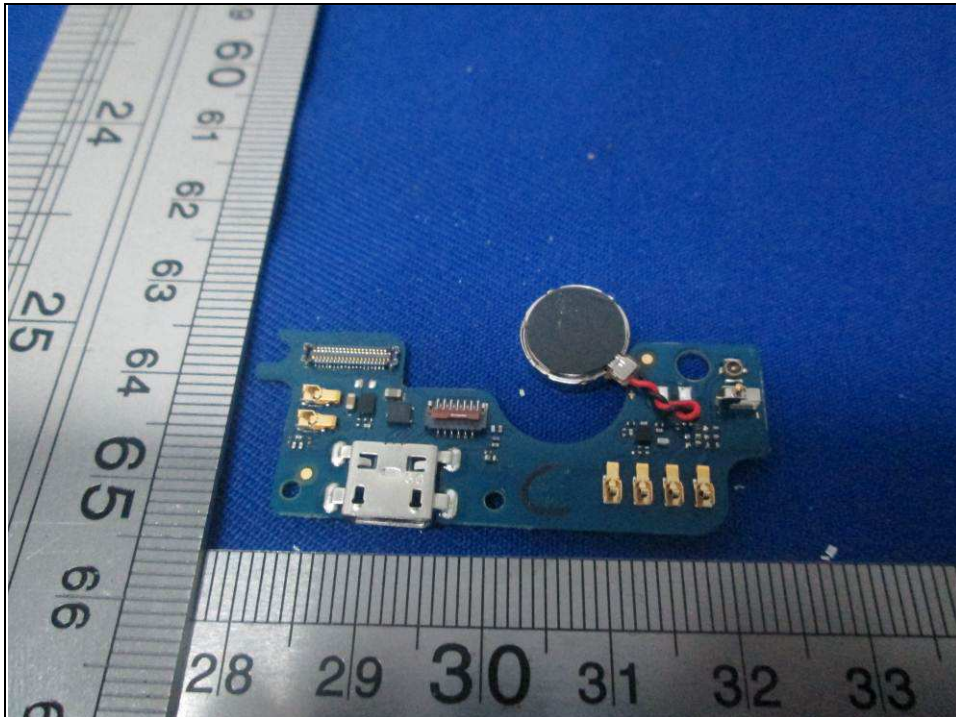

BUREAU
VERITAS

Reference No.: 160816W001

PHOTOGRAPHS OF THE EUT

BT/WLAN Antenna

LTE Diversity Antenna

WWAN Antenna

Reference No.: 160816W001