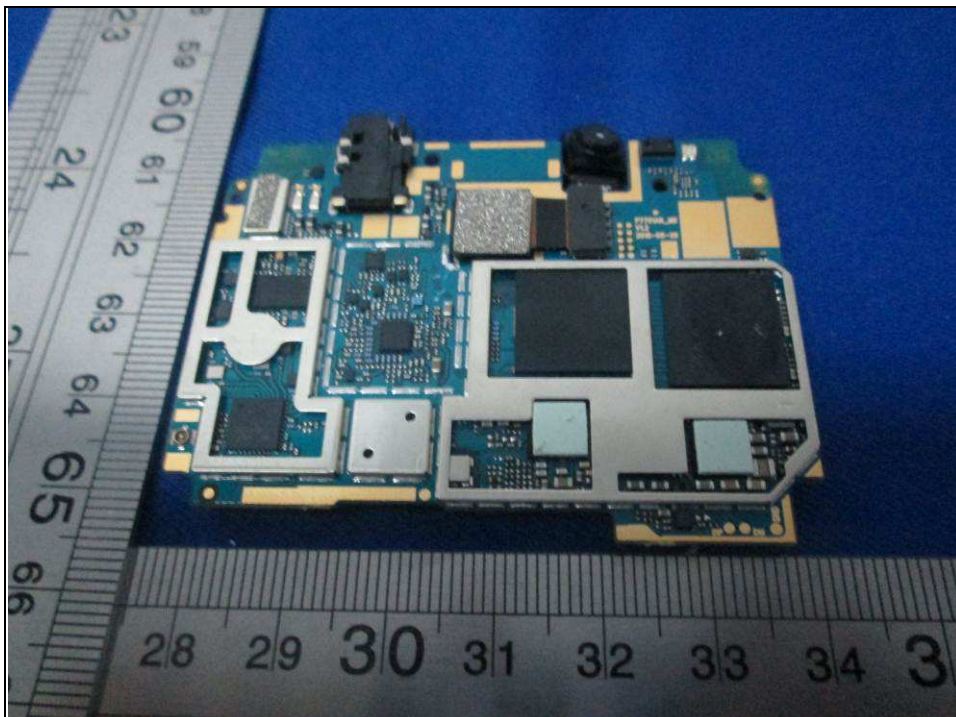

BUREAU
VERITAS

Reference No.: 160816W001

PHOTOGRAPHS OF THE EUT

BT/WLAN Antenna

LTE Diversity Antenna

WWAN Antenna

Reference No.: 160816W001