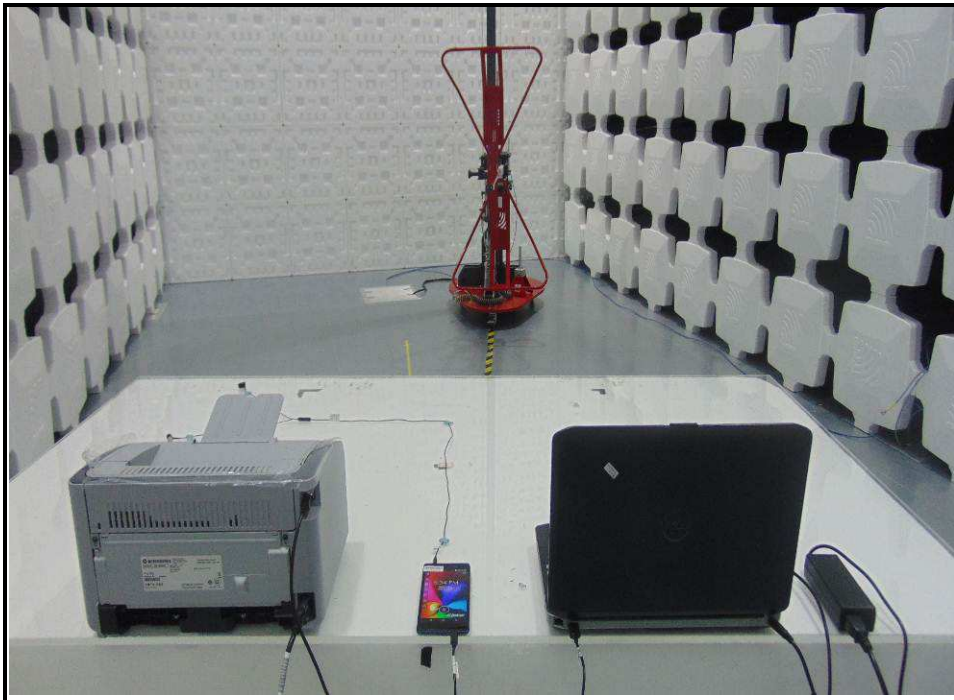

## SET-UP FOR CONDUCTED EMISSION TEST

## SET-UP FOR RADIATED EMISSION TEST

Frequency Range < 30MHz~1GHz >

Frequency Range < Above 1GHz >