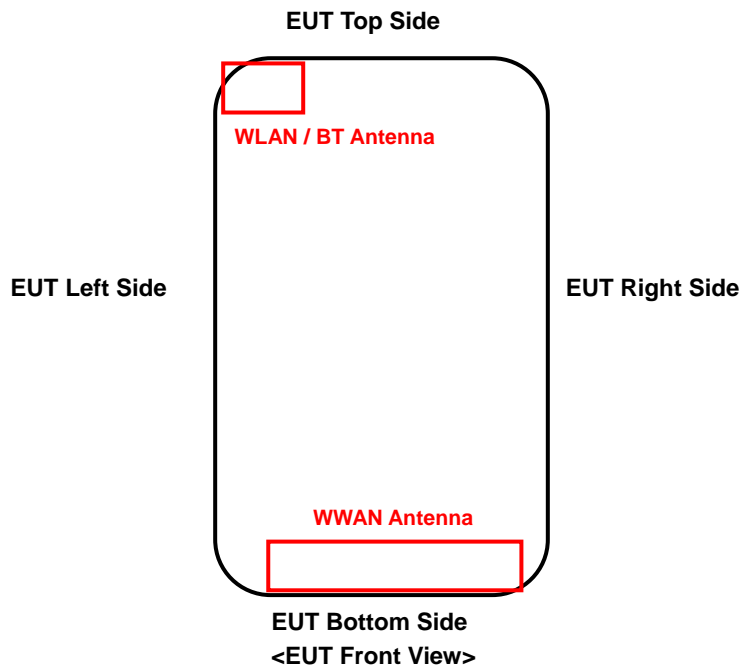

## Appendix D. Photographs of EUT and Setup

## <Photographs of EUT>

<Antenna Location>

The separation distance for antenna to edge:

Antenna	To Top Side (mm)	To Bottom Side (mm)	To Left Side (mm)	To Right Side (mm)
WWAN	131	5	27	18
WLAN / BT	5	125	5	58

## <Photographs of SAR Setup>

Right Cheek

Right Tilted

Left Cheek

Left Tilted

Front Face of EUT with 1.0 cm Gap

Front Face of EUT with 1.0 cm Gap (with Earphone)