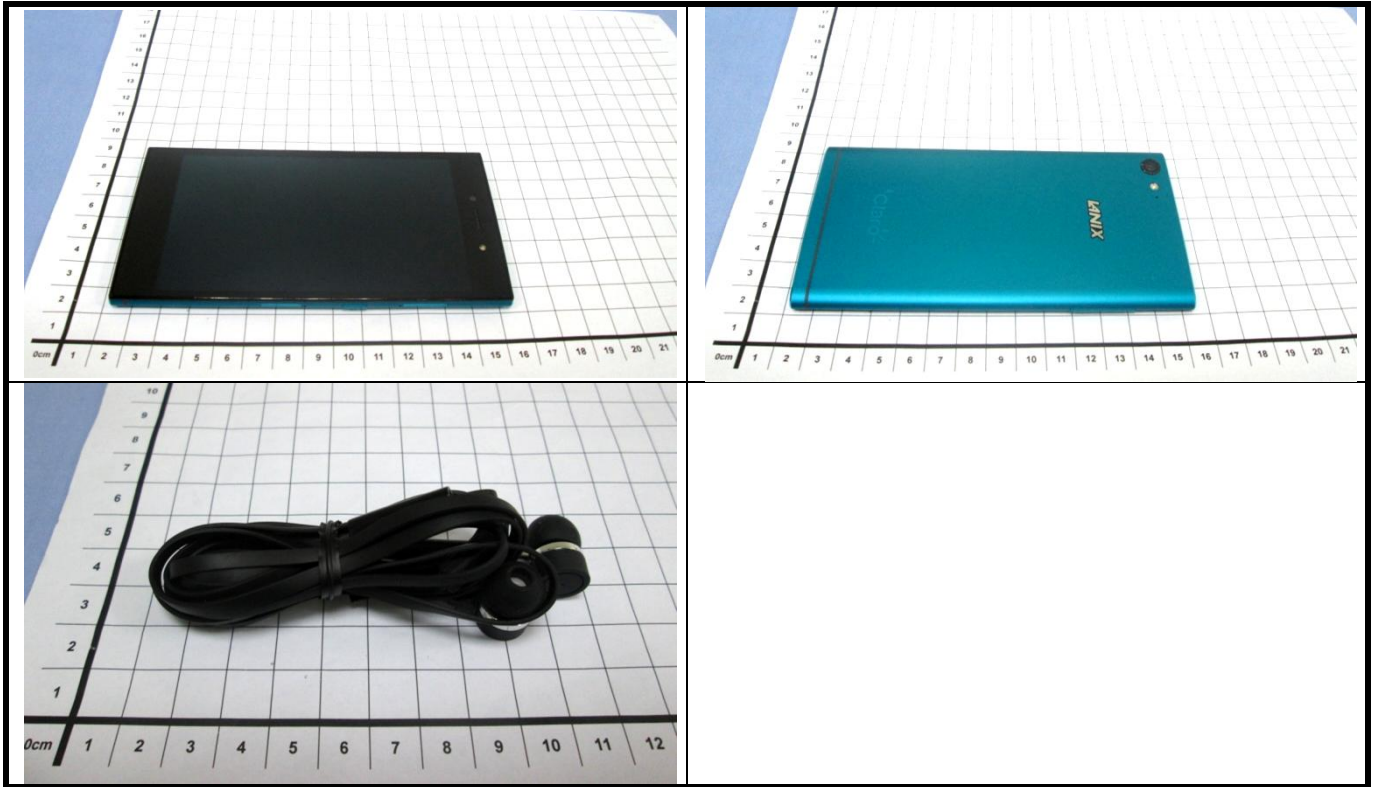

FCC SAR Test Report

<Photographs of EUT>