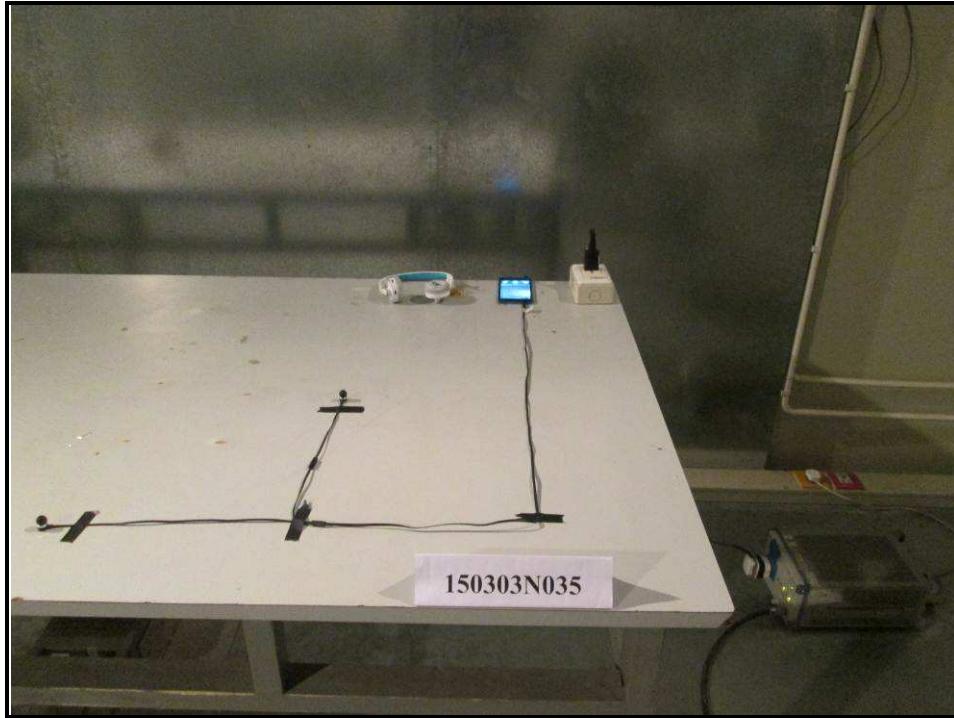

## SET-UP FOR CONDUCTED EMISSION TEST

## SET-UP FOR RADIATED EMISSION TEST

Frequency Range < 30MHz~1GHz >

Frequency Range < Above 1GHz >