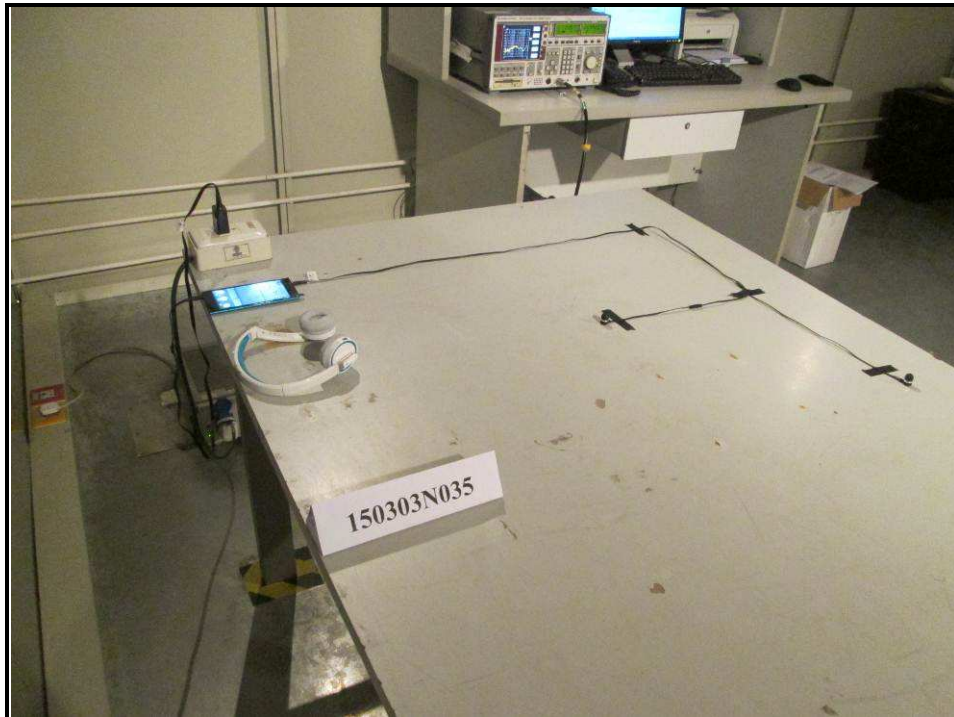

## SET-UP FOR CONDUCTED EMISSION TEST

## SET-UP FOR RADIATED EMISSION TEST

Frequency Range < 30MHz~1GHz >

Frequency Range < Above 1GHz >