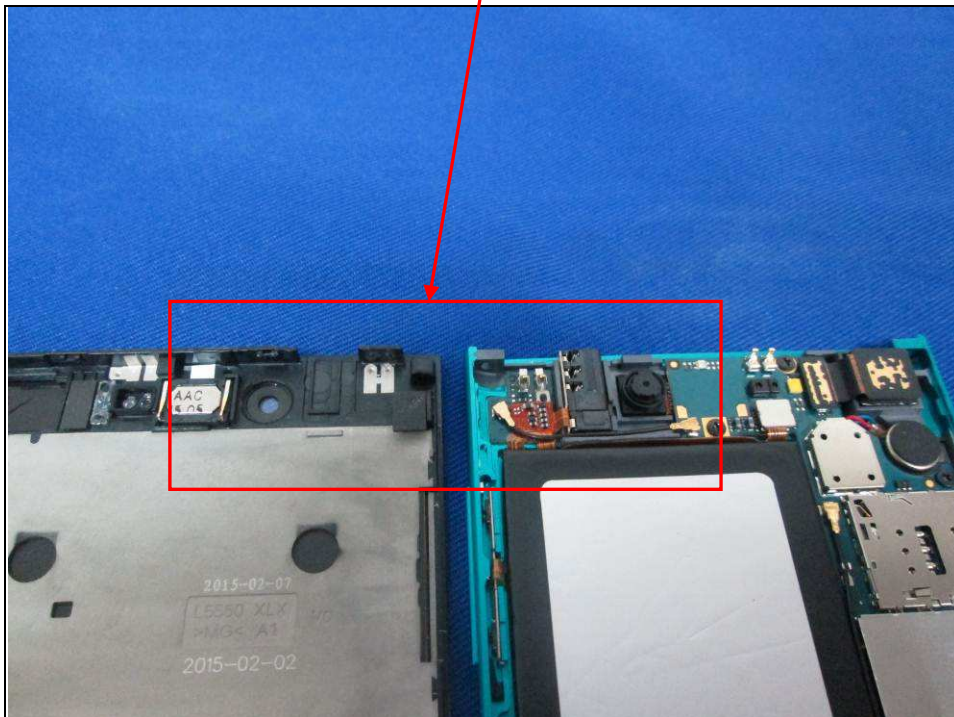

BUREAU
VERITAS

Reference No.: 150303N035

PHOTOGRAPHS OF THE EUT

GPS RX and WWAN RX Antenna

WWAN Main TX/RX Antenna