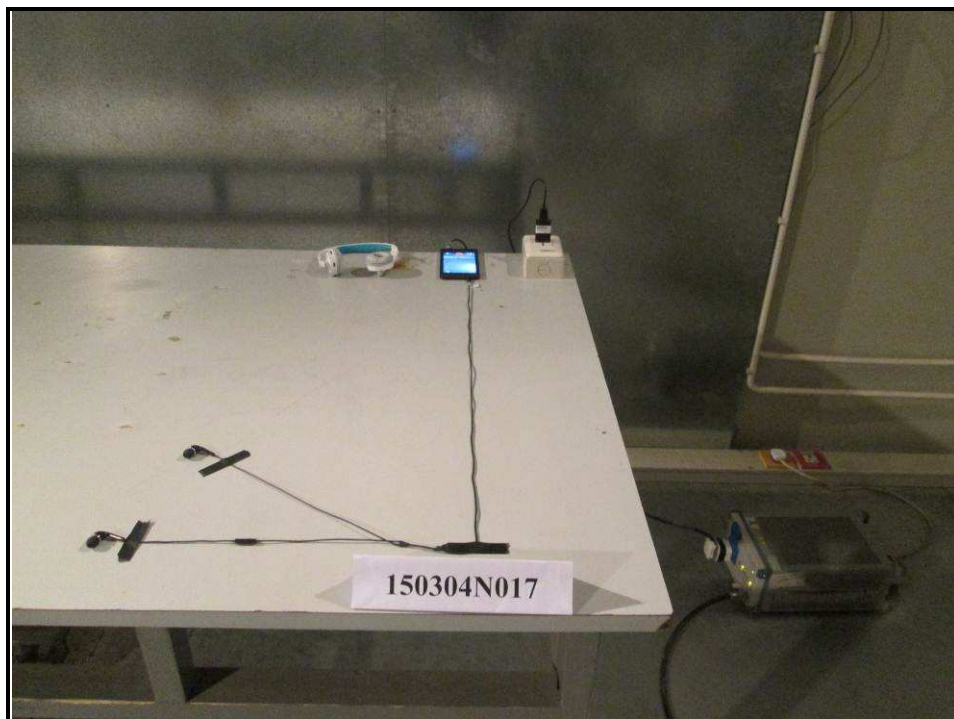

SET-UP FOR CONDUCTED EMISSION TEST

SET-UP FOR RADIATED EMISSION TEST

Frequency Range < 30MHz~1GHz >

Frequency Range < Above 1GHz >