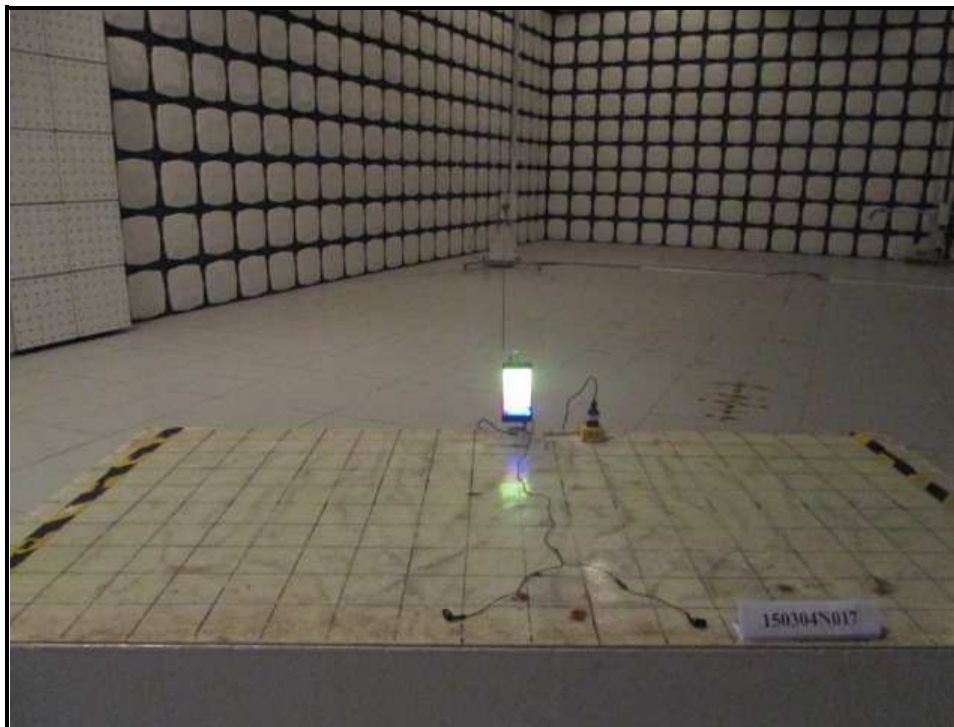

SET-UP FOR CONDUCTED EMISSION TEST

SET-UP FOR RADIATED EMISSION TEST

Frequency Range < 30MHz~1GHz >

Frequency Range < Above 1GHz >