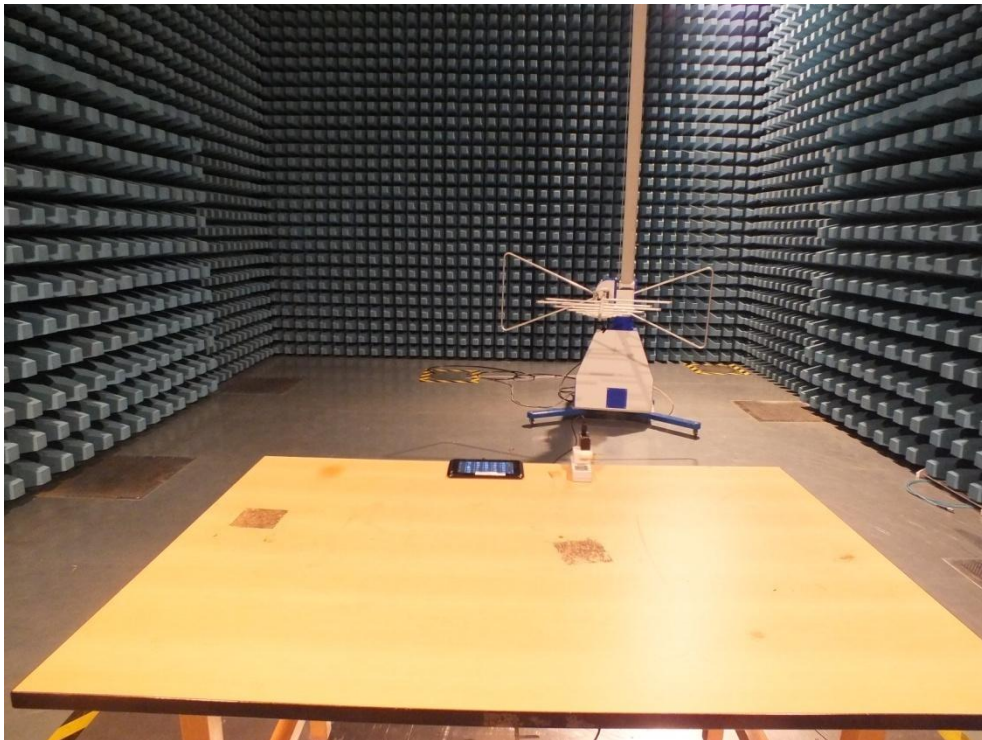

APPENDIX B. SETUP PHOTOGRAPHS
FCC Part15C Radiated Emission 9K-30MHz
-Front

-Rear

FCC Part15C Radiated Emission below 1GHz

-Front

-Rear

FCC Part15C Radiated Emission above 1GHz

-Front

-Rear

AC Conducted Emission Test Setup