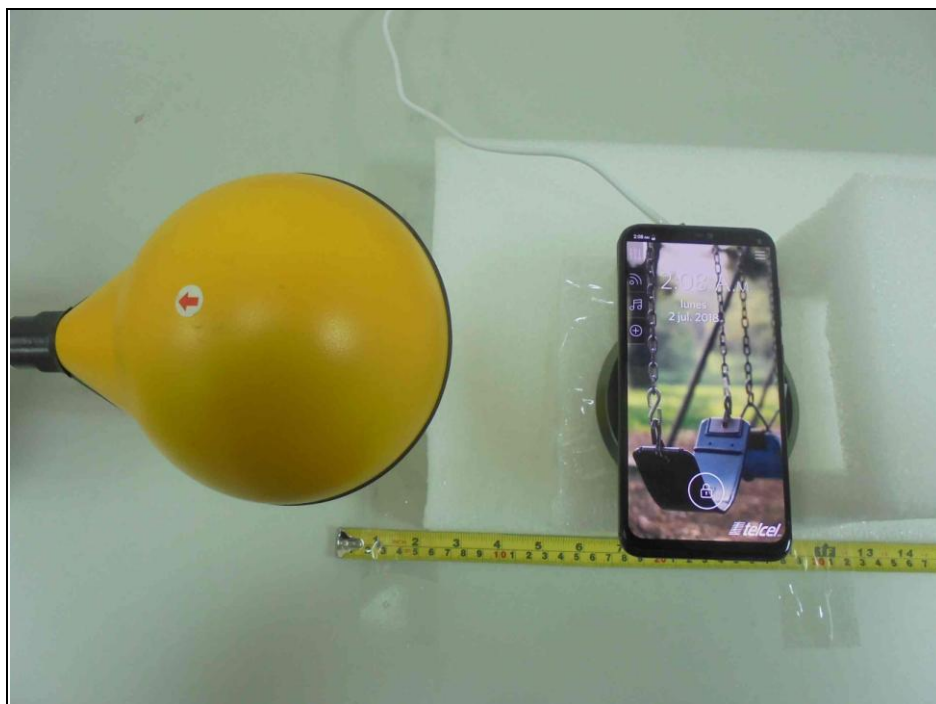

## PHOTOGRAPHS OF THE TEST CONFIGURATION

Permissible Exposure (MPE)  
E-Field (Charging Mode with phone)

E-Field (Standby Mode)