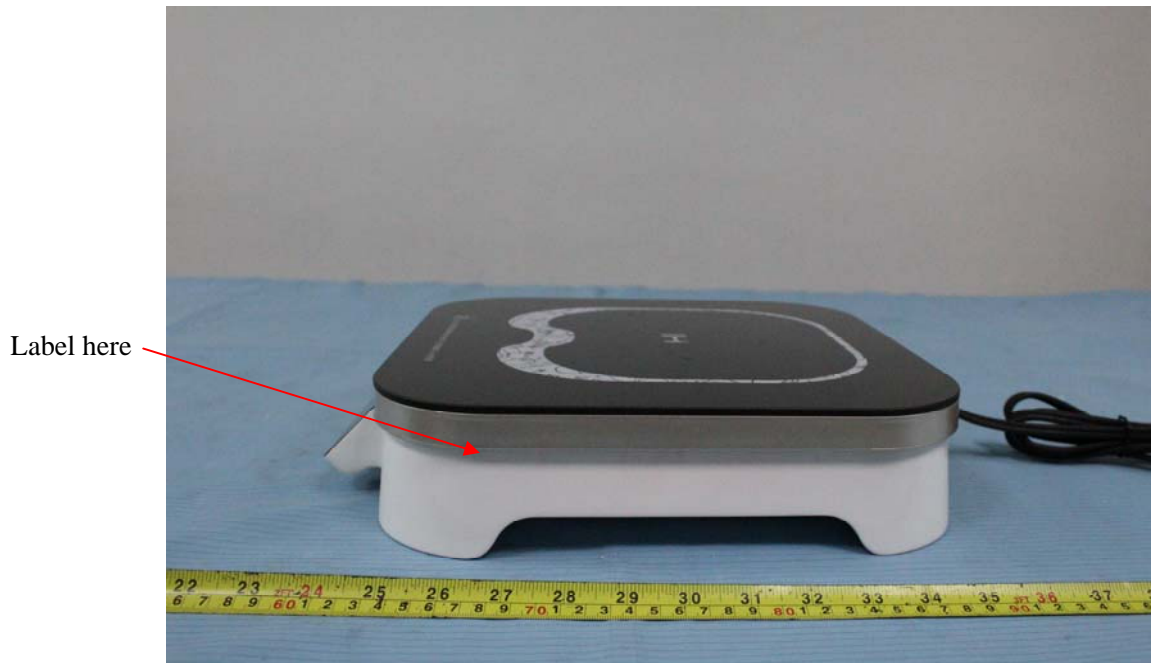

EXHIBIT A - FCC ID LABEL AND LOCATION

FCC ID Label

Induction cooktop
Model: C18-A06
120V 60Hz 1800W
DO NOT IMMERSE IN LIQUID
FCC ID: ZBNC18-A06
MADE IN CHINA

FCC ID Label Location Information

Specifications: Text is Black or white in color and is left justified. Labels are printed in indelible ink on permanent adhesive backing or silk-screened onto the EUT or shall be affixed at a conspicuous location on the EUT.