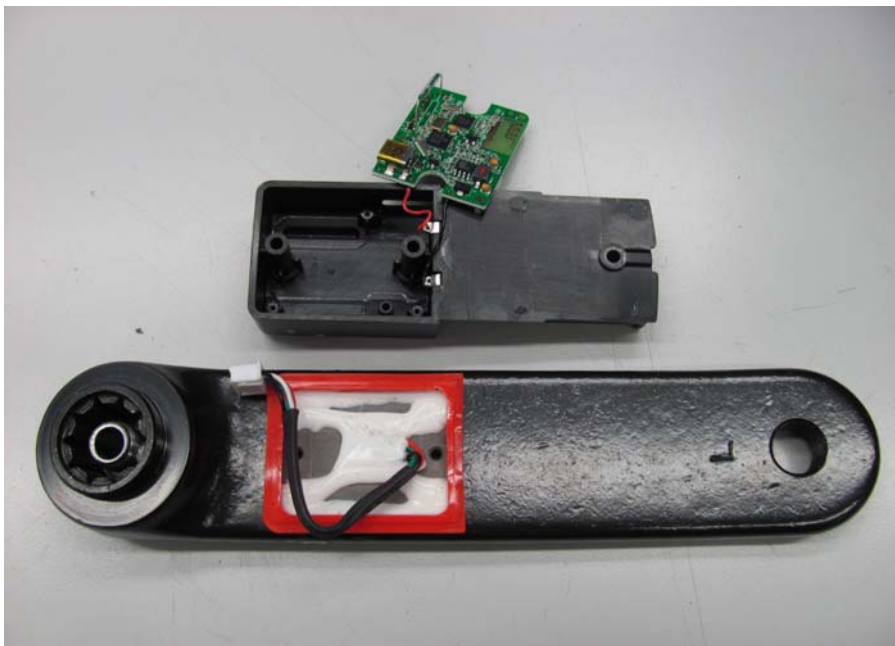

INTERTEK TESTING SERVICE

Report No.: HK12020032-1

Equipment Photographs

Model: AD200

(Internal)

INTERTEK TESTING SERVICE

Report No.: HK12020032-1

Equipment Photographs

Model: AD200

(Internal)