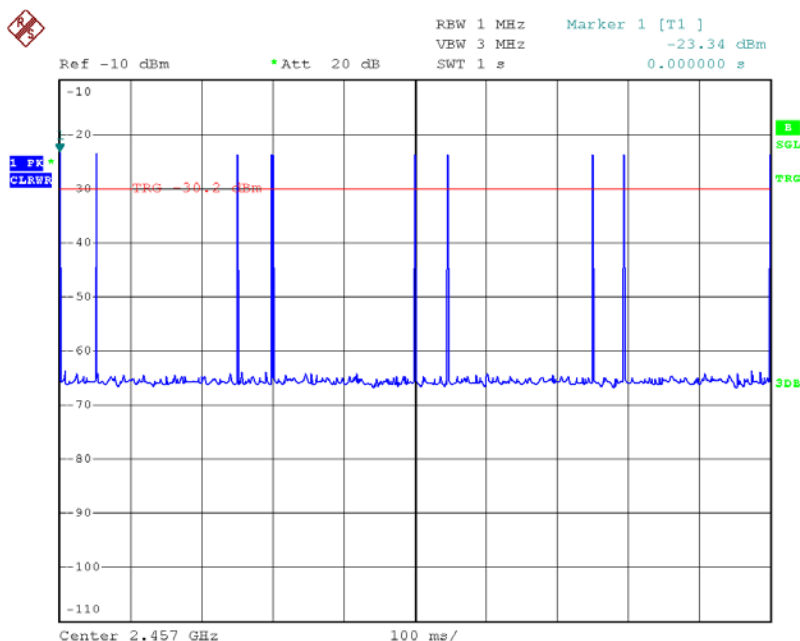

# INTERTEK TESTING SERVICES

Report No.: HK11041104-1  
Sample No.: 1/1

Date: 12.MAY.2011 05:26:17

Date: 12.MAY.2011 05:27:38

Average Factor Plot - Pursuant to FCC Part 15 Section 15.249 Requirement (Pass/Fail)

# INTERTEK TESTING SERVICES

Report No.: HK11041104-1  
Sample No.: 1/1

Date: 12.MAY.2011 05:28:19

Date: 12.MAY.2011 05:29:32

Average Factor Plot - Pursuant to FCC Part 15 Section 15.249 Requirement (Pass/Fail)