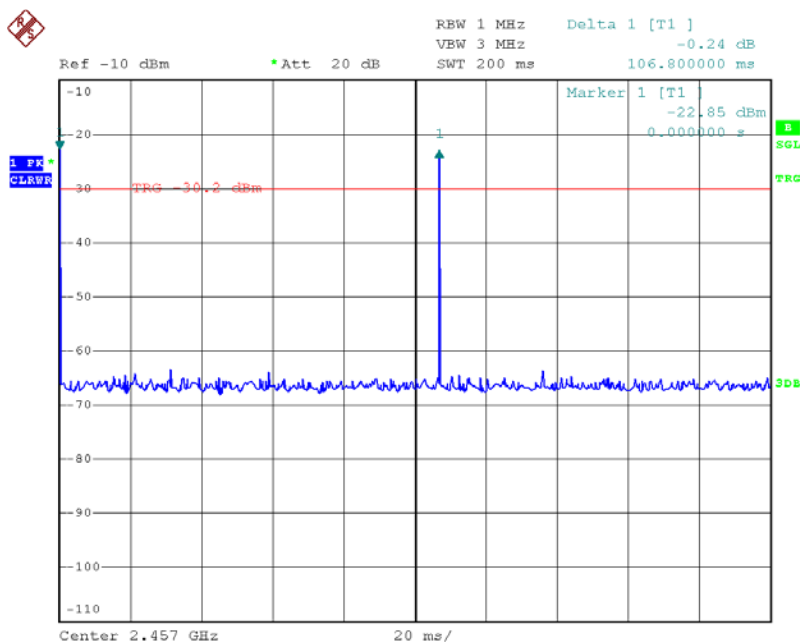

# INTERTEK TESTING SERVICES

Report No.: HK11041104-1  
Sample No.: 1/1

Date: 12.MAY.2011 05:26:17

Date: 12.MAY.2011 05:27:38

Average Factor Plot - Pursuant to FCC Part 15 Section 15.249 Requirement (Pass/Fail)

# INTERTEK TESTING SERVICES

Report No.: HK11041104-1  
Sample No.: 1/1

Date: 12.MAY.2011 05:28:19

Date: 12.MAY.2011 05:29:32

Average Factor Plot - Pursuant to FCC Part 15 Section 15.249 Requirement (Pass/Fail)