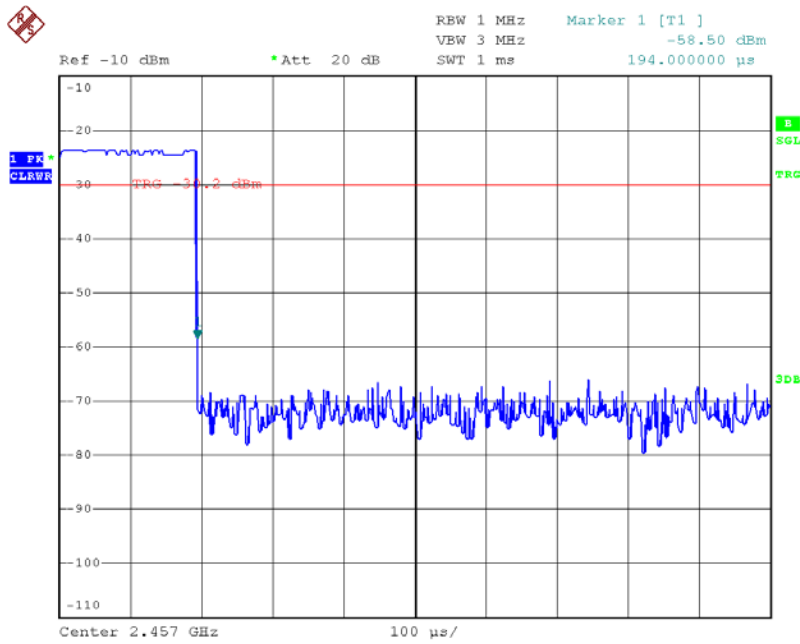

# INTERTEK TESTING SERVICES

Report No.: HK11041104-1  
Sample No.: 1/1

Date: 12.MAY.2011 05:26:17

Date: 12.MAY.2011 05:27:38

Average Factor Plot - Pursuant to FCC Part 15 Section 15.249 Requirement (Pass/Fail)

# INTERTEK TESTING SERVICES

Report No.: HK11041104-1  
Sample No.: 1/1

Date: 12.MAY.2011 05:28:19

Date: 12.MAY.2011 05:29:32

Average Factor Plot - Pursuant to FCC Part 15 Section 15.249 Requirement (Pass/Fail)

# INTERTEK TESTING SERVICES

Report No.: HK11041104-1  
Sample No.: 1/1

Date: 12.MAY.2011 05:32:45

Average Factor Plot - Pursuant to FCC Part 15 Section 15.249 Requirement (Pass/Fail)