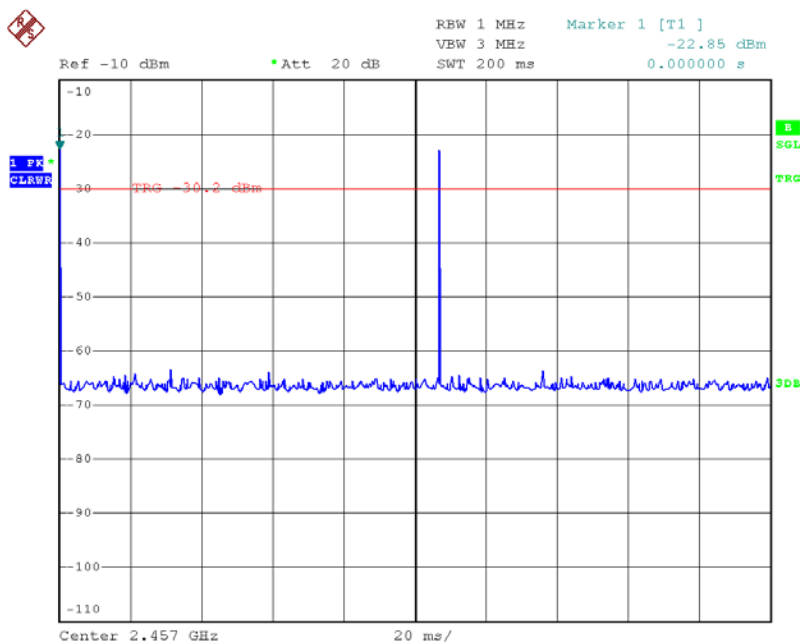

# INTERTEK TESTING SERVICES

Report No.: HK11041104-1  
Sample No.: 1/1

Date: 12.MAY.2011 05:26:17

Date: 12.MAY.2011 05:27:38

Average Factor Plot - Pursuant to FCC Part 15 Section 15.249 Requirement (Pass/Fail)

# INTERTEK TESTING SERVICES

Report No.: HK11041104-1  
Sample No.: 1/1

Date: 12.MAY.2011 05:28:19

Date: 12.MAY.2011 05:29:32

Average Factor Plot - Pursuant to FCC Part 15 Section 15.249 Requirement (Pass/Fail)