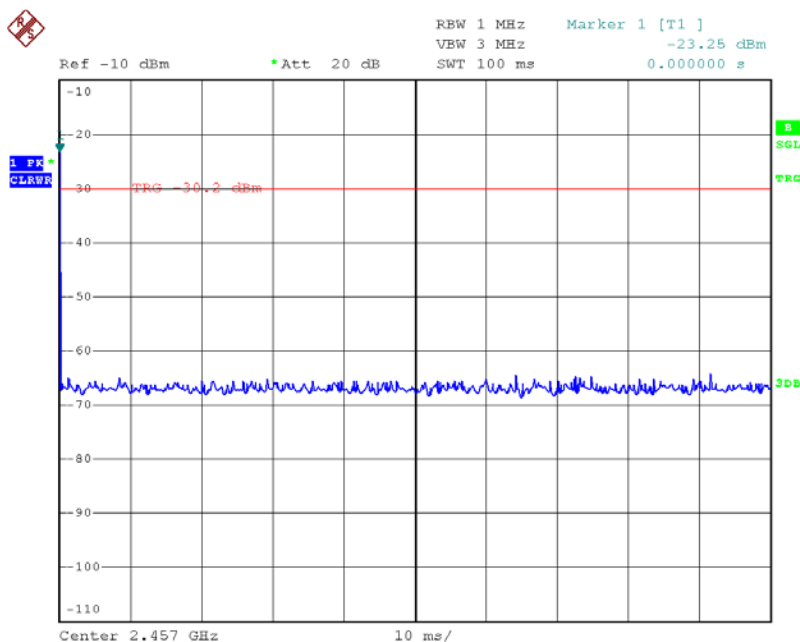

# INTERTEK TESTING SERVICES

Report No.: HK11041104-1  
Sample No.: 1/1

Date: 12.MAY.2011 05:26:17

Date: 12.MAY.2011 05:27:38

Average Factor Plot - Pursuant to FCC Part 15 Section 15.249 Requirement (Pass/Fail)

# INTERTEK TESTING SERVICES

Report No.: HK11041104-1  
Sample No.: 1/1

Date: 12.MAY.2011 05:28:19

Date: 12.MAY.2011 05:29:32

Average Factor Plot - Pursuant to FCC Part 15 Section 15.249 Requirement (Pass/Fail)