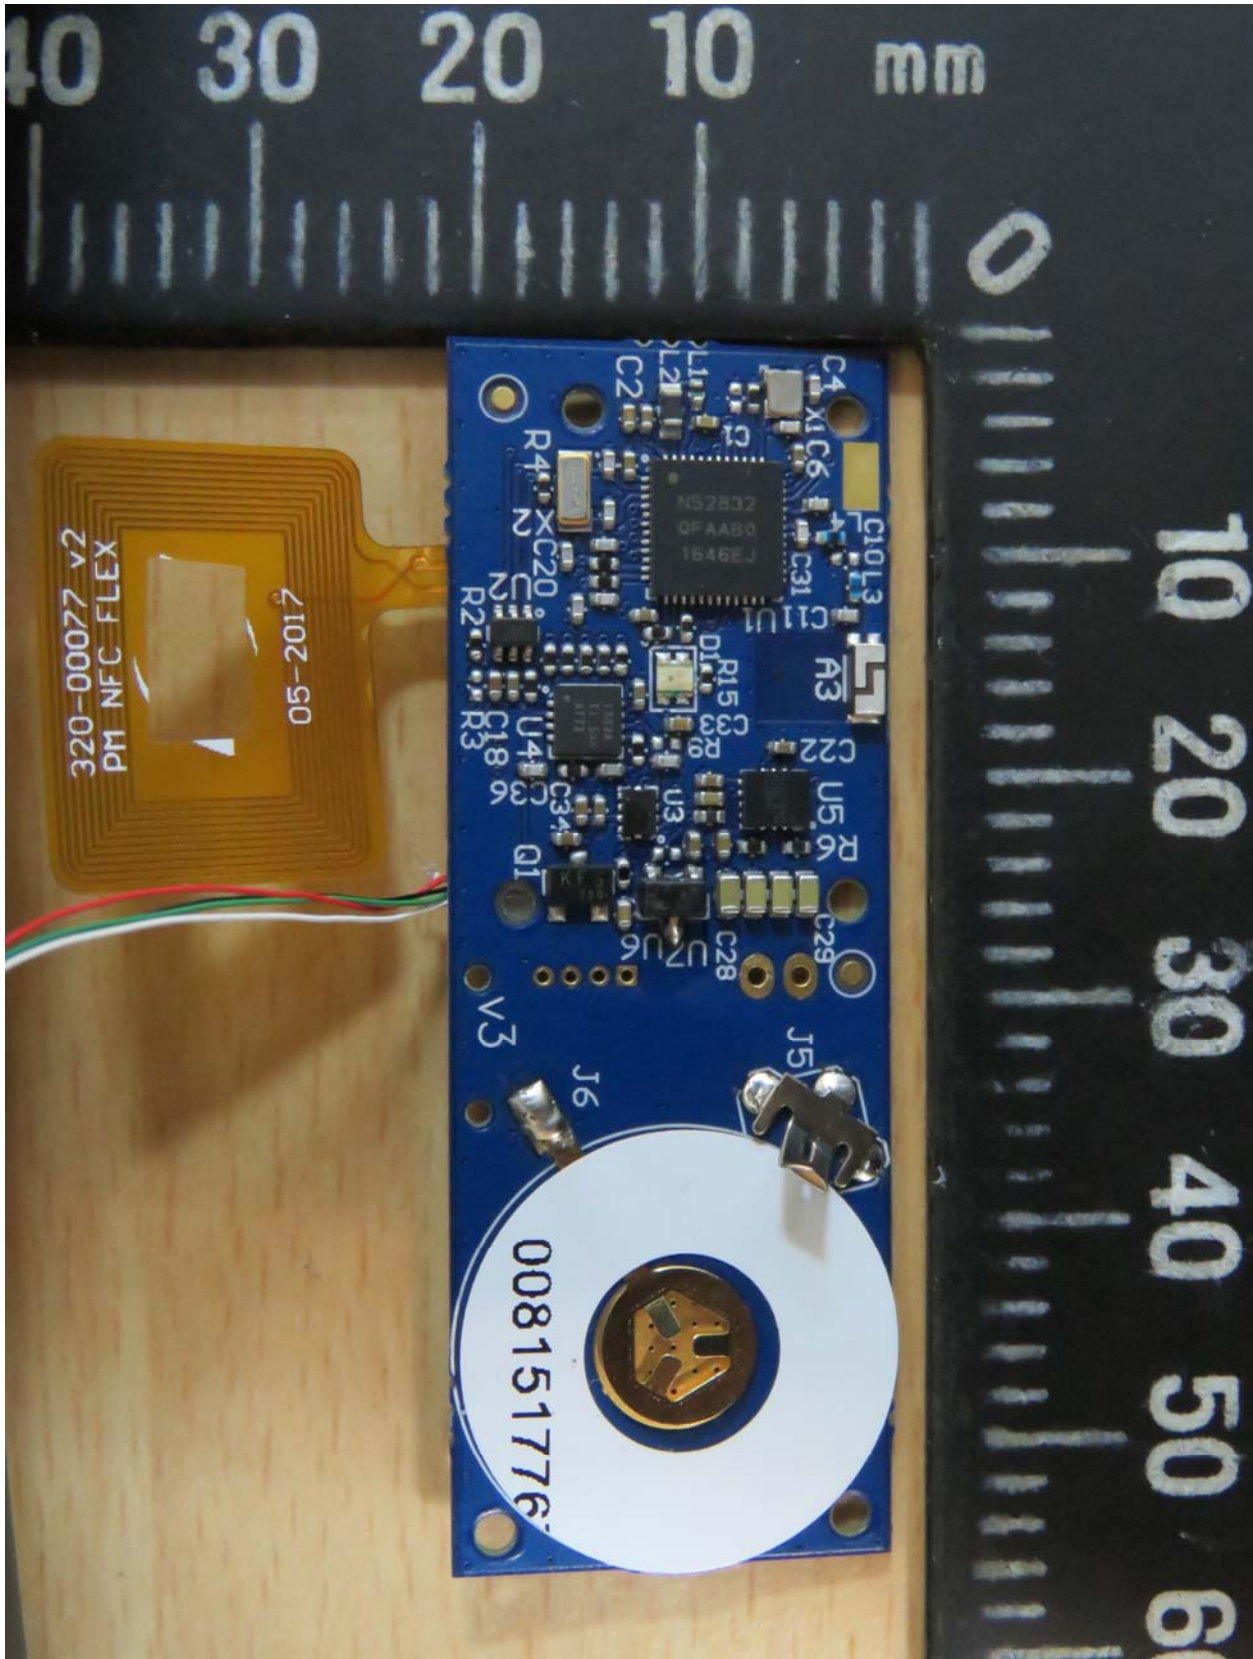

Registration number: W6M21710-17470-FCC
FCC ID: ZBM-SPM2