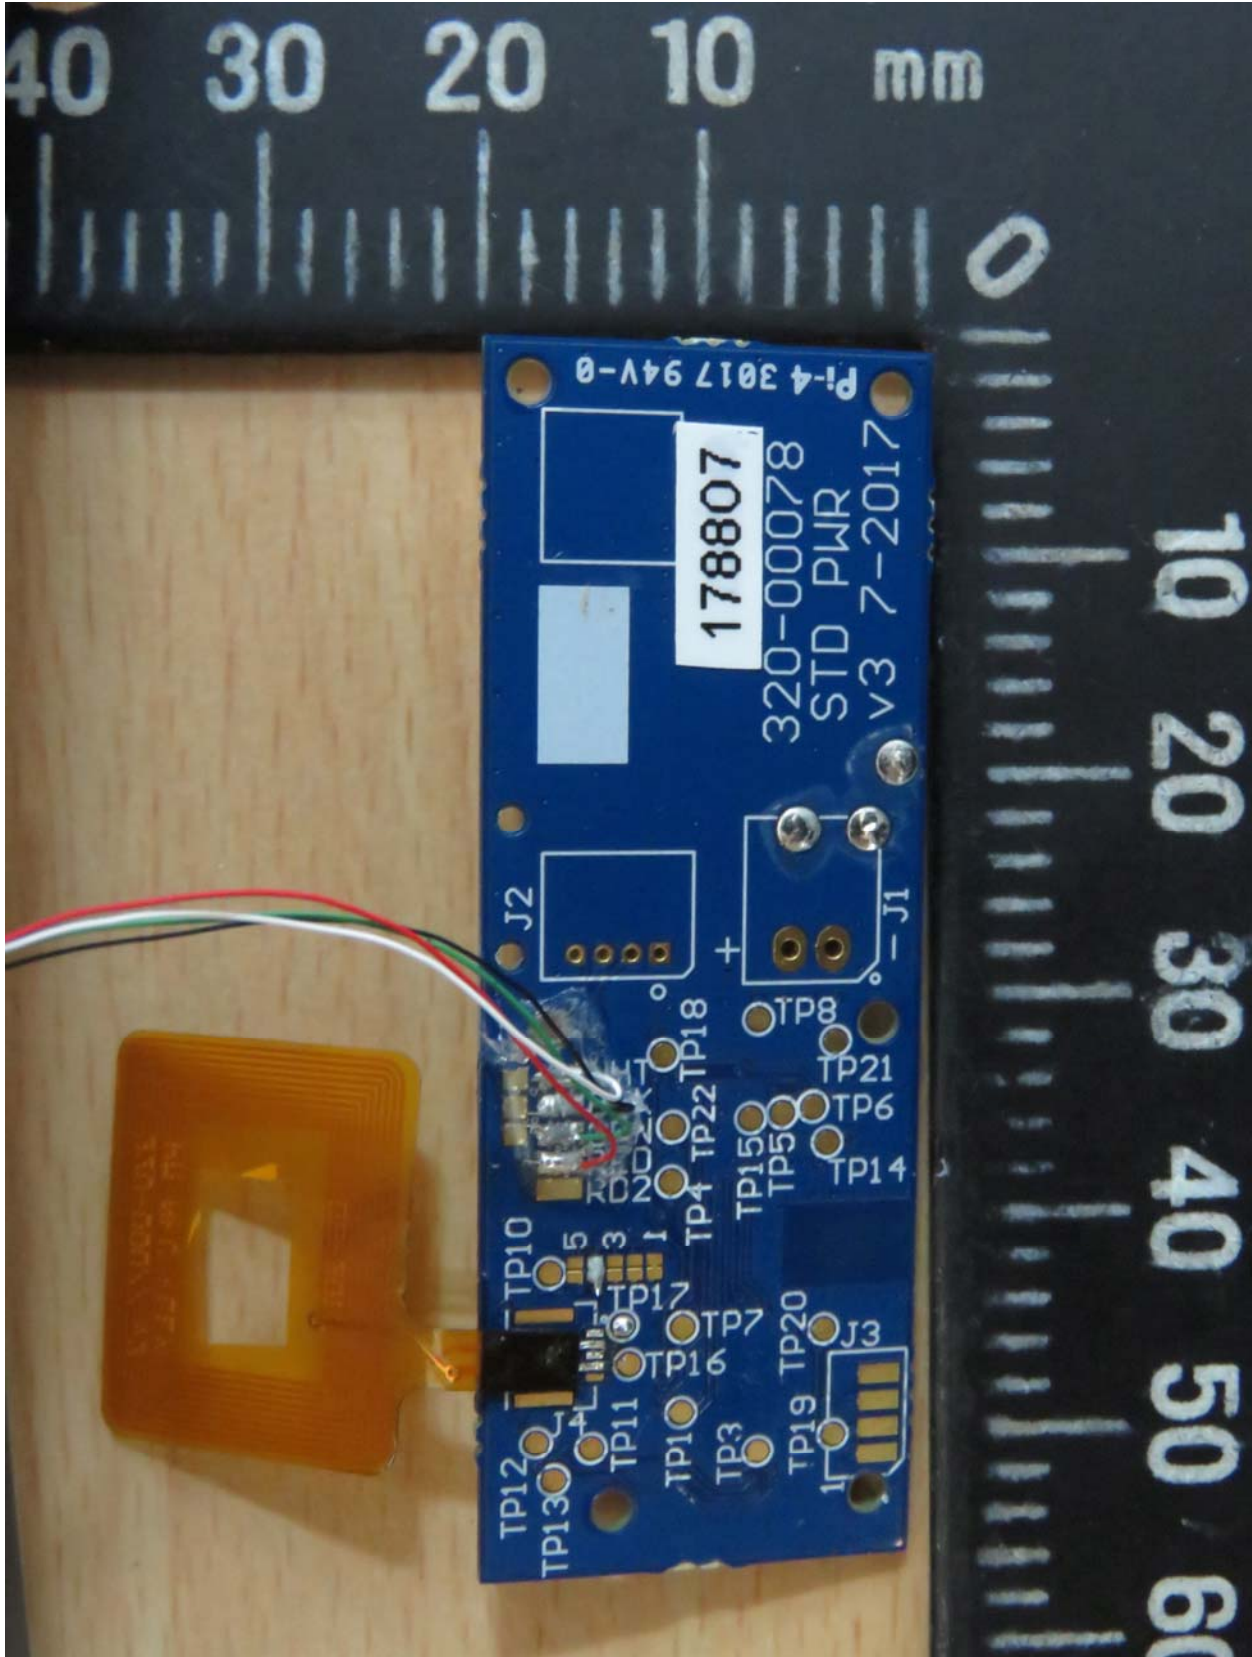

Registration number: W6M21710-17470-FCC

FCC ID: ZBM-SPM2

Internal Photos

Worldwide Testing Services(Taiwan) Co., Ltd.

Registration number: W6M21710-17470-FCC
FCC ID: ZBM-SPM2

Registration number: W6M21710-17470-FCC
FCC ID: ZBM-SPM2