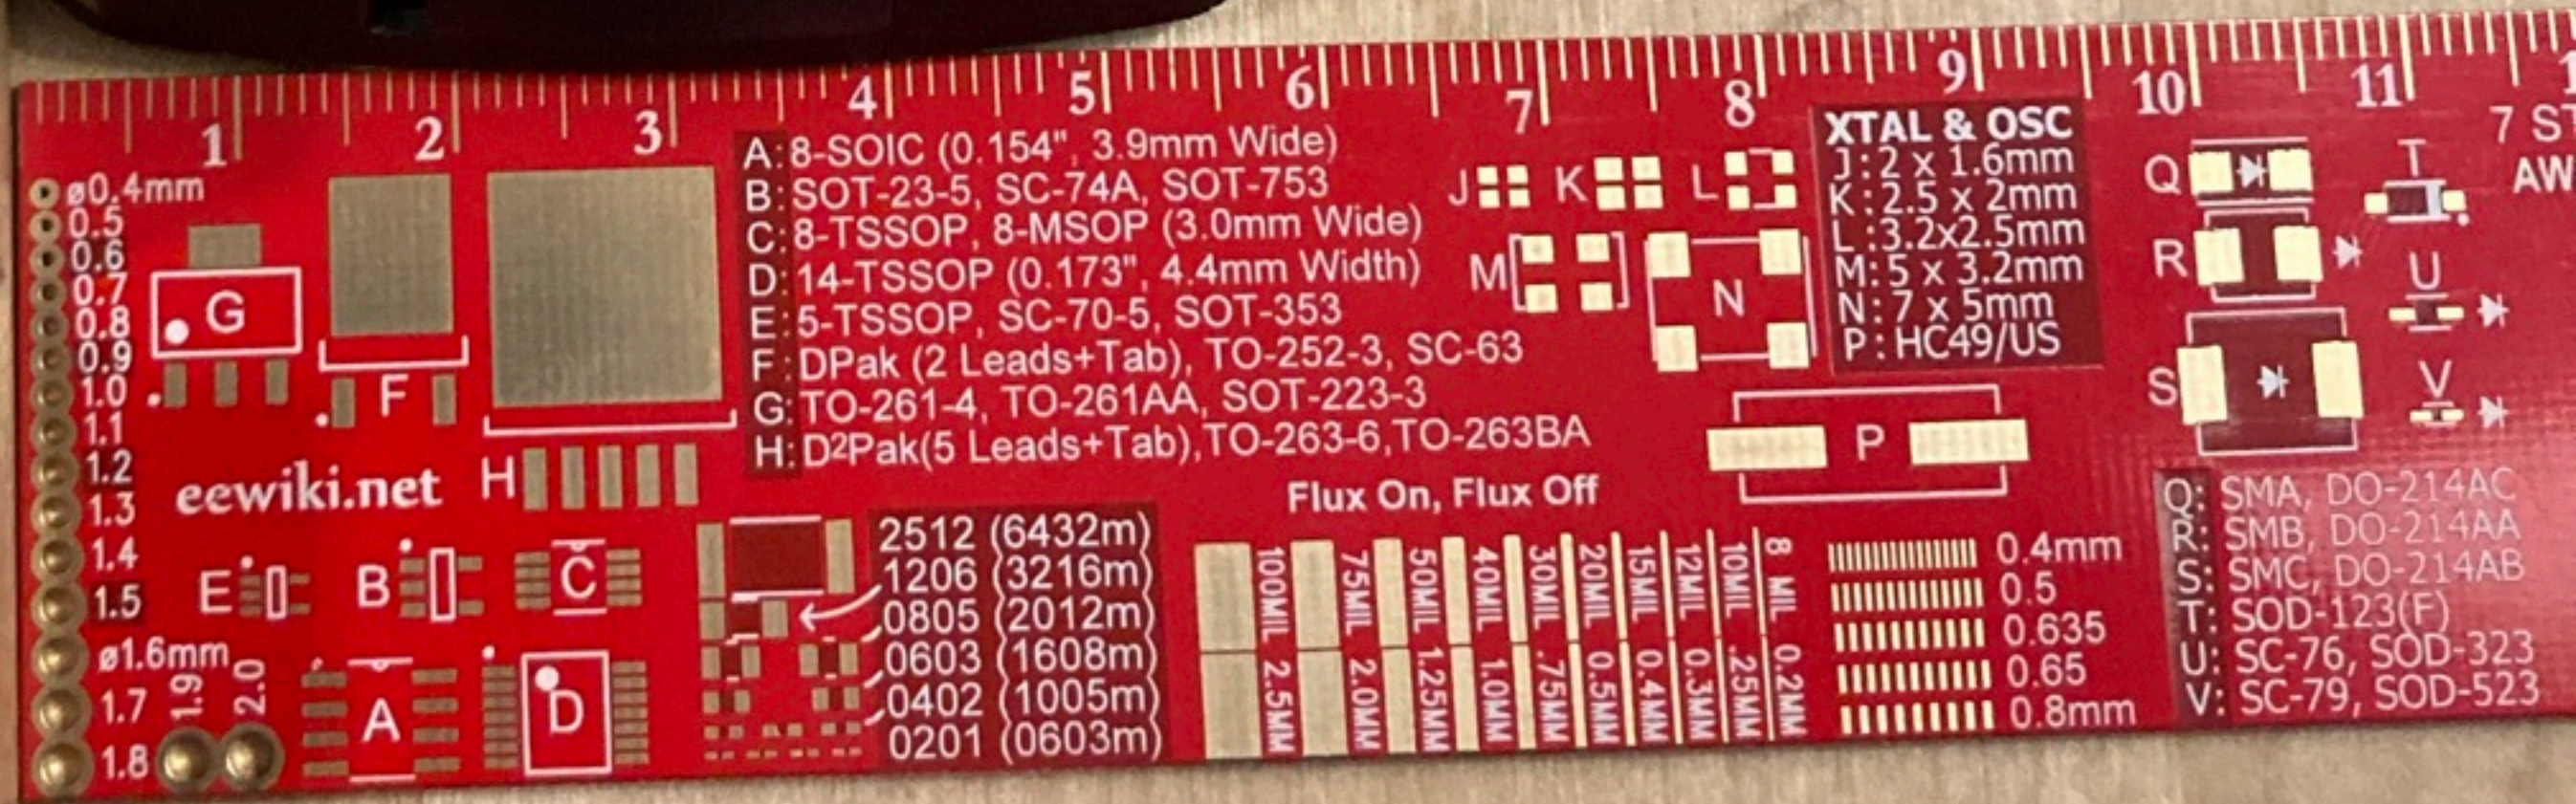

1 2 3 4 5 6 7 8 9 10 11

0.4mm
0.5
0.6
0.7
0.8
0.9
1.0
1.1
1.2
1.3
1.4
1.5
1.6mm
1.7
1.8

eeewiki.net

A: 8-SOIC (0.154", 3.9mm Wide)
B: SOT-23-5, SC-74A, SOT-753
C: 8-TSSOP, 8-MSOP (3.0mm Wide)
D: 14-TSSOP (0.173", 4.4mm Width)
E: 5-TSSOP, SC-70-5, SOT-353
F: DPak (2 Leads+Tab), TO-252-3, SC-63
G: TO-261-4, TO-261AA, SOT-223-3
H: D²Pak(5 Leads+Tab), TO-263-6, TO-263BA

Q: SMA, DO-21
R: SMB, DO-21
S: SMC, DO-21
T: SOD-123(F)
U: SC-76, SOD
V: SC-79, SOD

A: 8-SOIC (0.154" 3.9mm Wide)
B: SOT-23-5, SC-74A, SOT-753
C: 8-TSSOP, 8-MSOP (3.0mm Wide)
D: 14-TSSOP (0.173" 4.4mm Width)
E: 5-TSSOP, SC-70-5, SOT-353
F: DPak (2 Leads+Tab), TO-252-3, SC-63
G: TO-261-4, TO-261AA, SOT-223-3
H: D2Pak(5 Leads+Tab), TO-263-6, TO-263BA