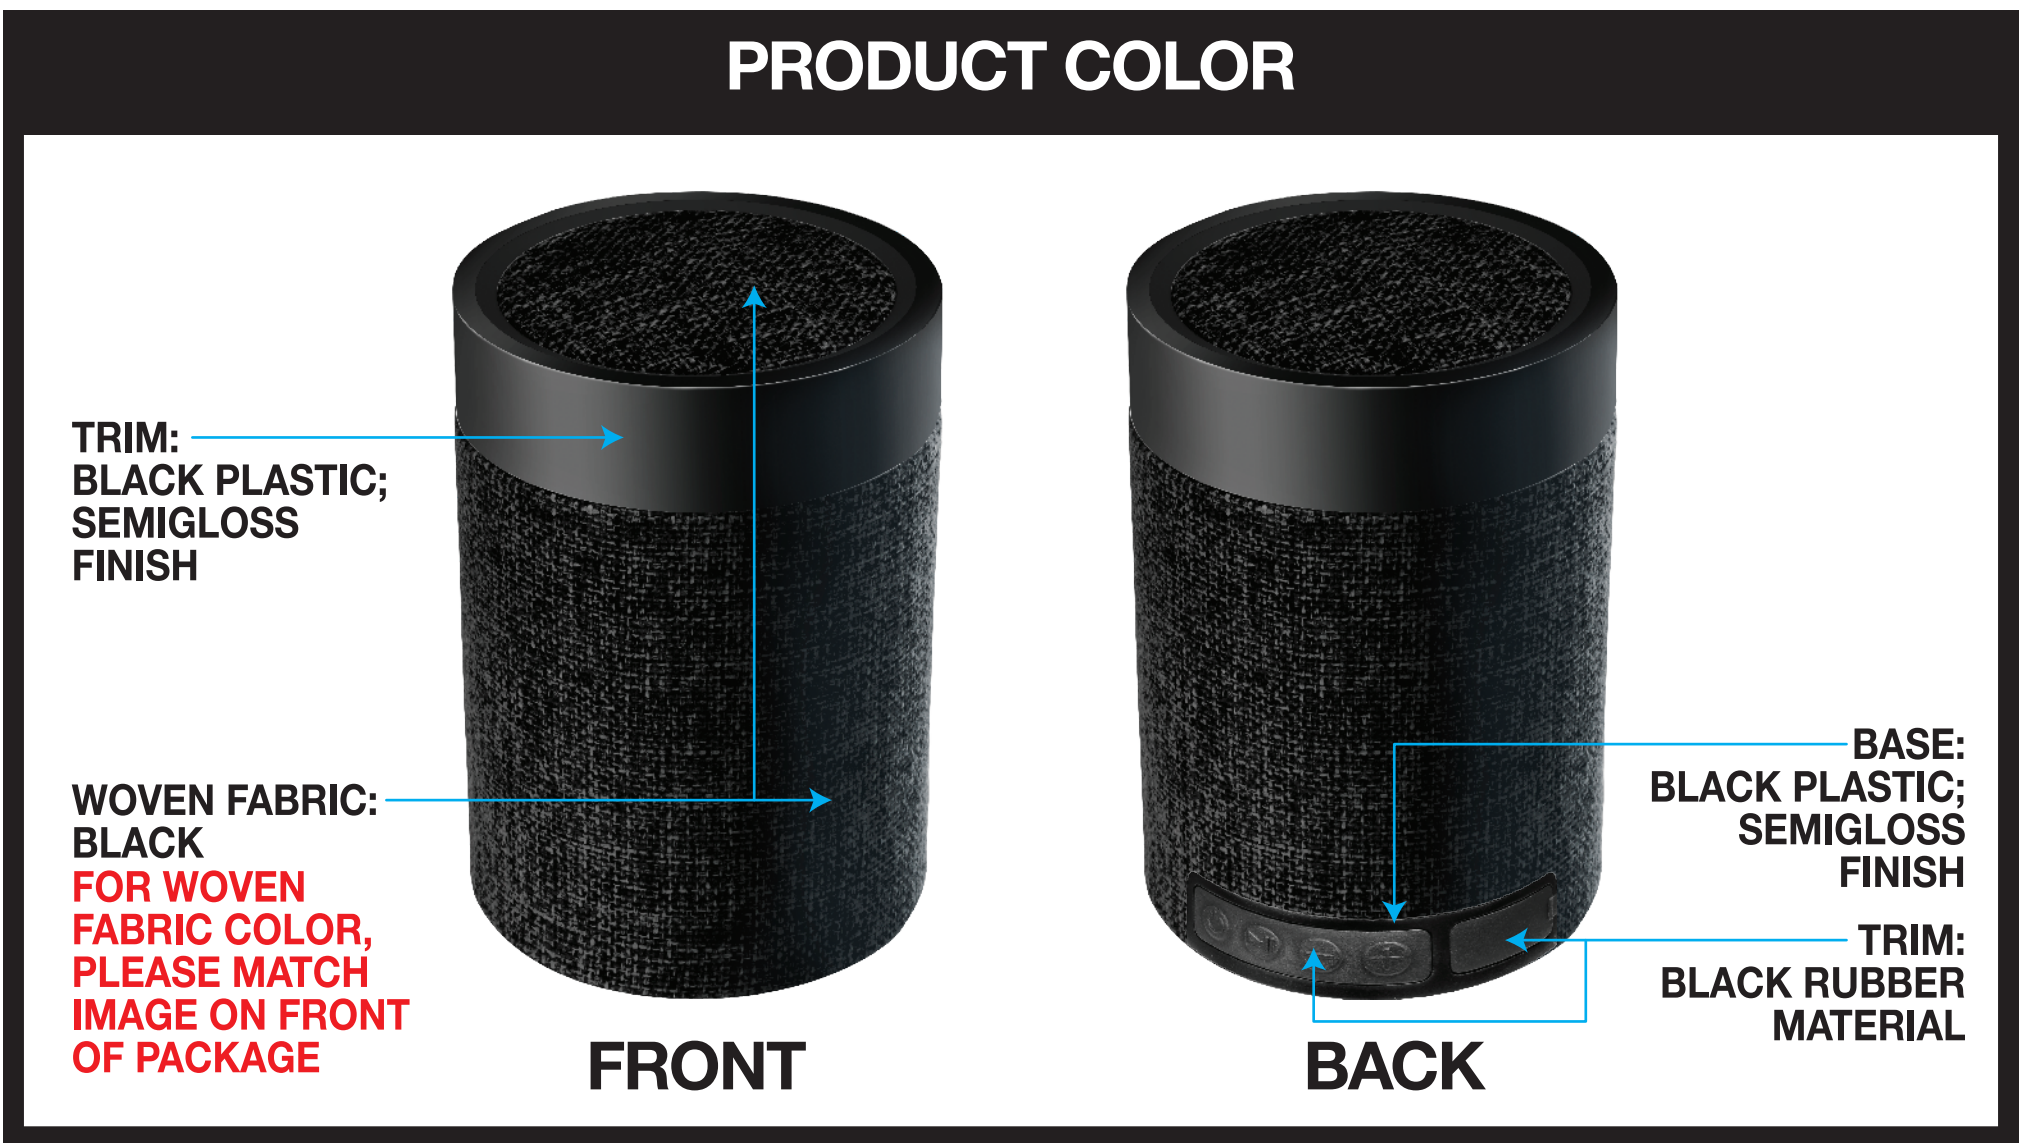

COLORS:

NOTES:
Artwork is 100% Scale
Dashed Line Indicates Fold

PANTONE INK WHERE INDICATED

If necessary, please adjust dieline to ensure proper fit within the blister package

CLOSED COLOR BOX
(GLOSSY FINISH, BRIGHT WHITE PAPER)

FINISHED APPEARANCE

HANG TAB APPROXIMATE MEASUREMENTS

PLEASE HAVE DIECUT IN WINDOW TO FEEL PRODUCT AS SHOWN

FRONT

BACK