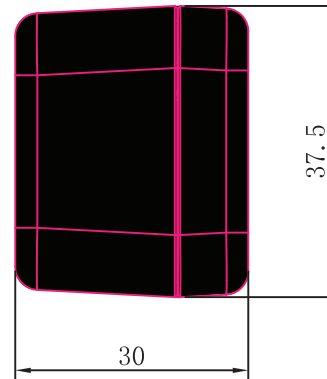

T50 Silkscreen_Issue 1.0

FRONT

LEFT

TOP

RIGHT

BOTTOM

BACK

Pantone no: 877C

True Wireless Earbuds

Model NO: WX33
Capacity: 3.7VDC, 300mAh
Charger: 5VDC, 500mA
FCC ID: ZBCWX33

Made in China