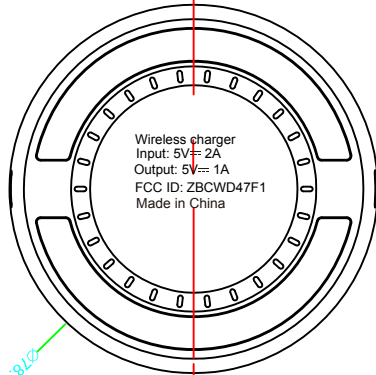

Label Location

Label Size: 28\*28mm