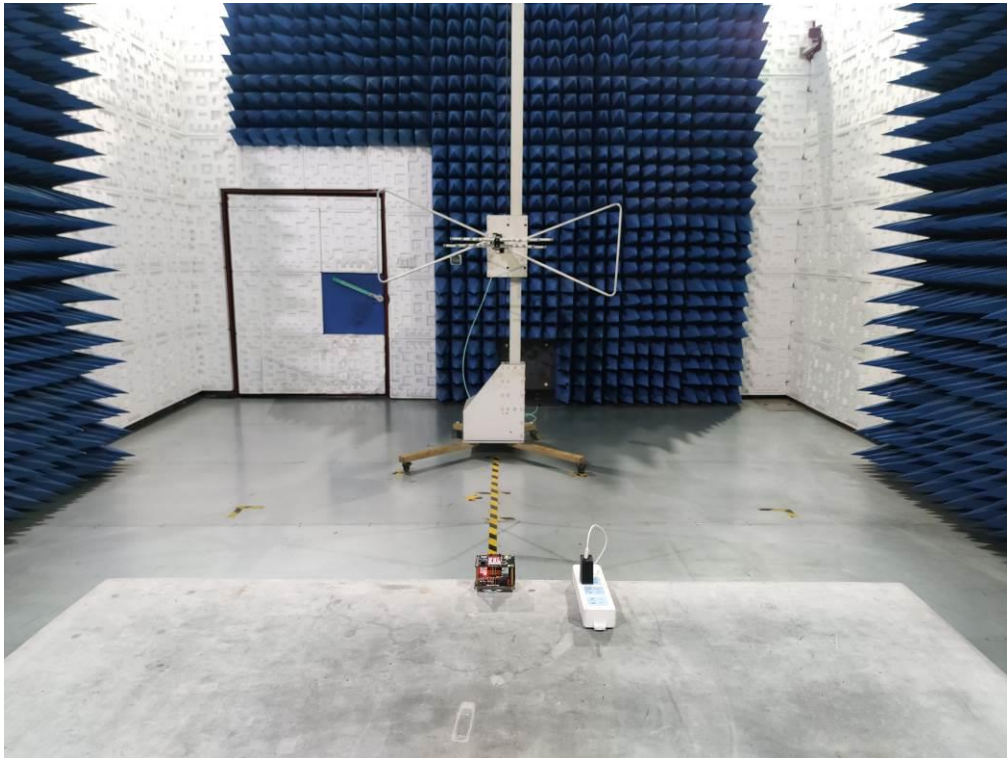

Test Setup Photos

FCC RADIATED EMISSION TEST SETUP 9kHz-30MHZ

FCC RADIATED EMISSION TEST SETUP 30MHz-1GHZ

FCC LINE CONDUCTED EMISSION TEST SETUP