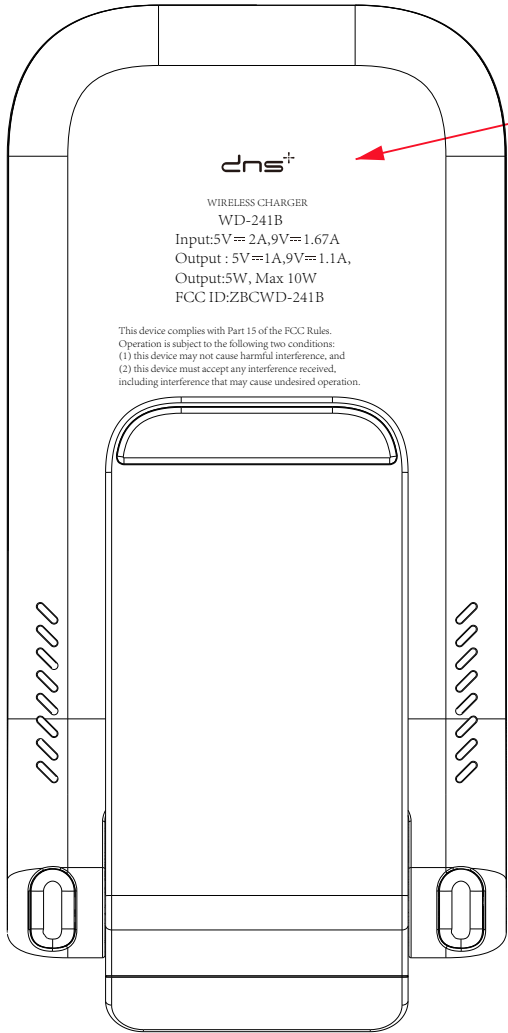

Silkscreen, Cold grey 5C

Hot Press