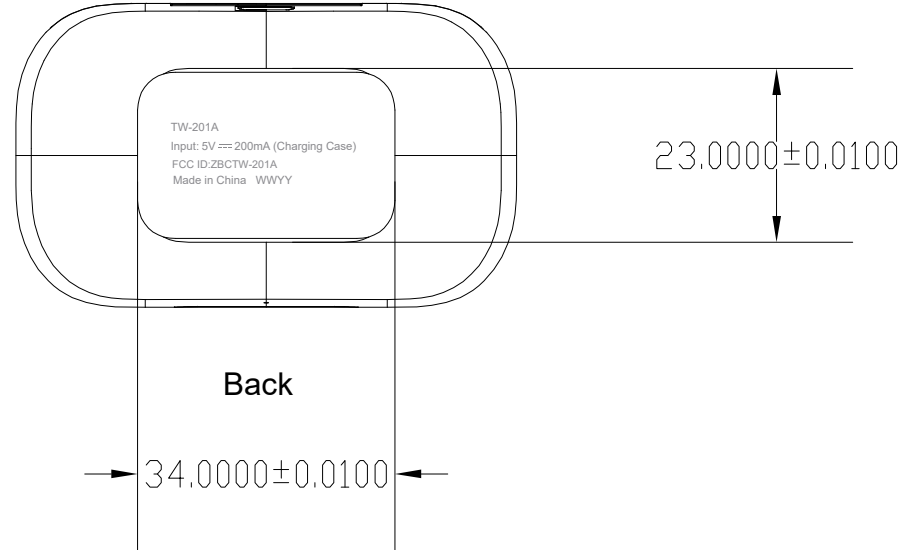

Top

Right

Back

Top

SIZE: 33.2*2.9mm
COLOR: Cool Gray 11C

Right

Back

Top

SIZE: 33.2*2.9mm
COLOR: Cool Gray 11C

Right

Top

HEADRUSH

SIZE: 33.2*2.9mm
COLOR: Cool Gray 11C

Right

Back

8088665 HRB 3027
Input: 5V ≡ 22mA(Earphones)
5V ≡ 200mA (Charging Case)
Entrée: 5V ≡ 22mA(ecouteurs)
5V ≡ 200mA (étui-chargeur)
IC: 255A-8088665
Made in China/Fabriqué en Chine 09A20
SIZE: 28.4*12.2mm
COLOR: Cool Gray 7C