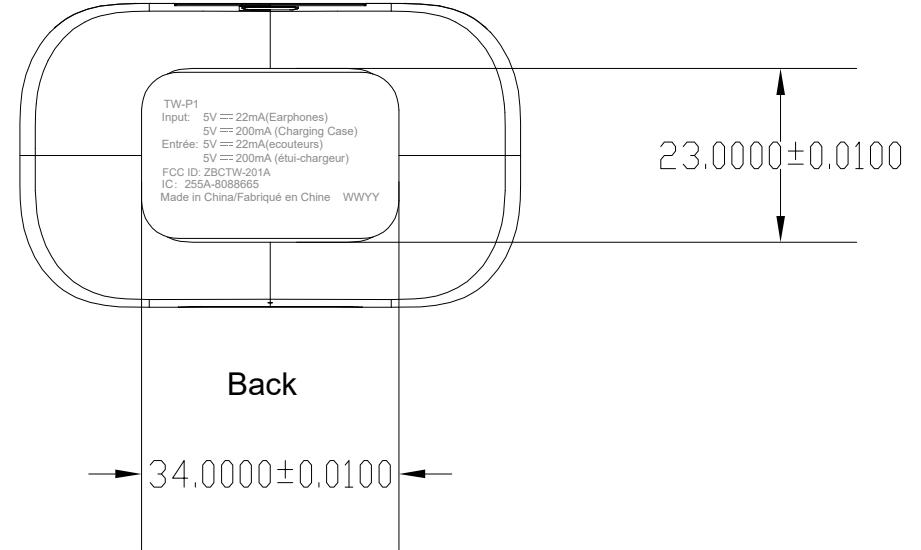

Top

Right

Back

Top

SIZE: 33.2*2.9mm
COLOR: Cool Gray 11C

Right

Back

Top

SIZE: 33.2*2.9mm
COLOR: Cool Gray 11C

Right

Top

HEADRUSH

SIZE: 33.2*2.9mm
COLOR: Cool Gray 11C

Right

Back

8088665 HRB 3027
Input: 5V ≡ 22mA(Earphones)
5V ≡ 200mA (Charging Case)
Entrée: 5V ≡ 22mA(ecouteurs)
5V ≡ 200mA (étui-chargeur)
IC: 255A-8088665
Made in China/Fabriqué en Chine 09A20
SIZE: 28.4*12.2mm
COLOR: Cool Gray 7C