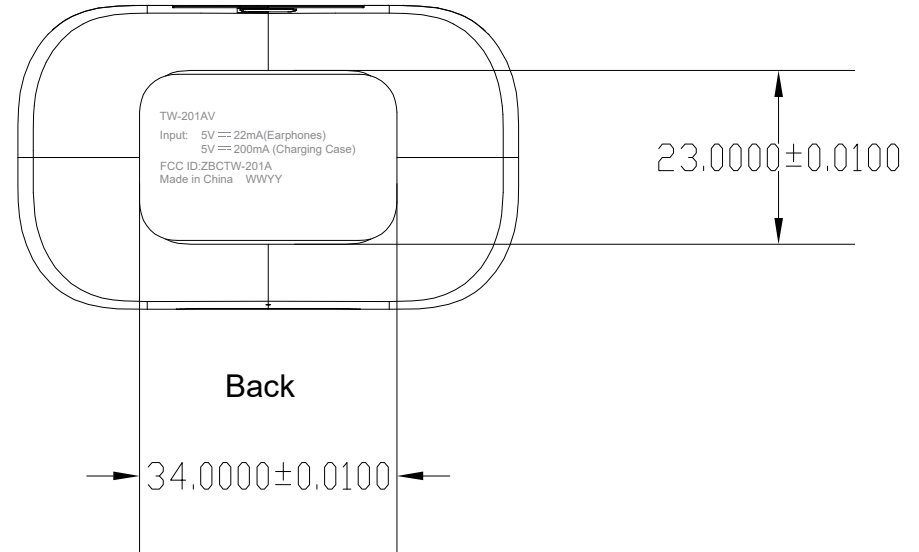

Top

Right

Back

Top

SIZE: 33.2*2.9mm
COLOR: Cool Gray 11C

Right

Back

Top

SIZE: 33.2*2.9mm
COLOR: Cool Gray 11C

Right

Top

HEADRUSH

SIZE: 33.2*2.9mm
COLOR: Cool Gray 11C

Right

Back

8088665 HRB 3027
Input: 5V ≡ 22mA(Earphones)
5V ≡ 200mA (Charging Case)
Entrée: 5V ≡ 22mA(ecouteurs)
5V ≡ 200mA (étui-chargeur)
IC: 255A-8088665
Made in China/Fabriqué en Chine 09A20
SIZE: 28.4*12.2mm
COLOR: Cool Gray 7C