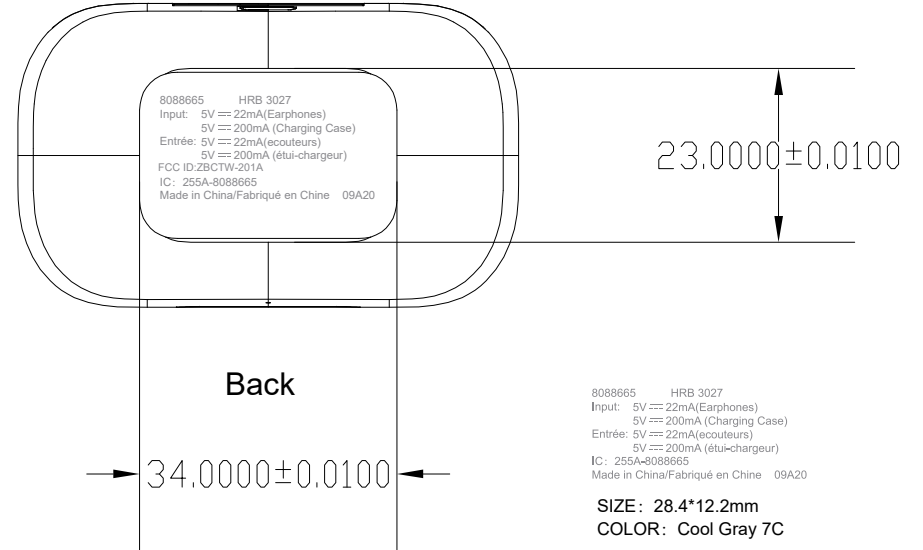

Top

Right

Back

Top

SIZE: 33.2*2.9mm
COLOR: Cool Gray 11C

Right

Back

Top

SIZE: 33.2*2.9mm
COLOR: Cool Gray 11C

Right

Top

HEADRUSH

SIZE: 33.2*2.9mm
COLOR: Cool Gray 11C

Right

Back

8088665 HRB 3027
Input: 5V ≡ 22mA(Earphones)
5V ≡ 200mA (Charging Case)
Entrée: 5V ≡ 22mA(ecouteurs)
5V ≡ 200mA (étui-chargeur)
IC: 255A-8088665
Made in China/Fabriqué en Chine 09A20
SIZE: 28.4*12.2mm
COLOR: Cool Gray 7C