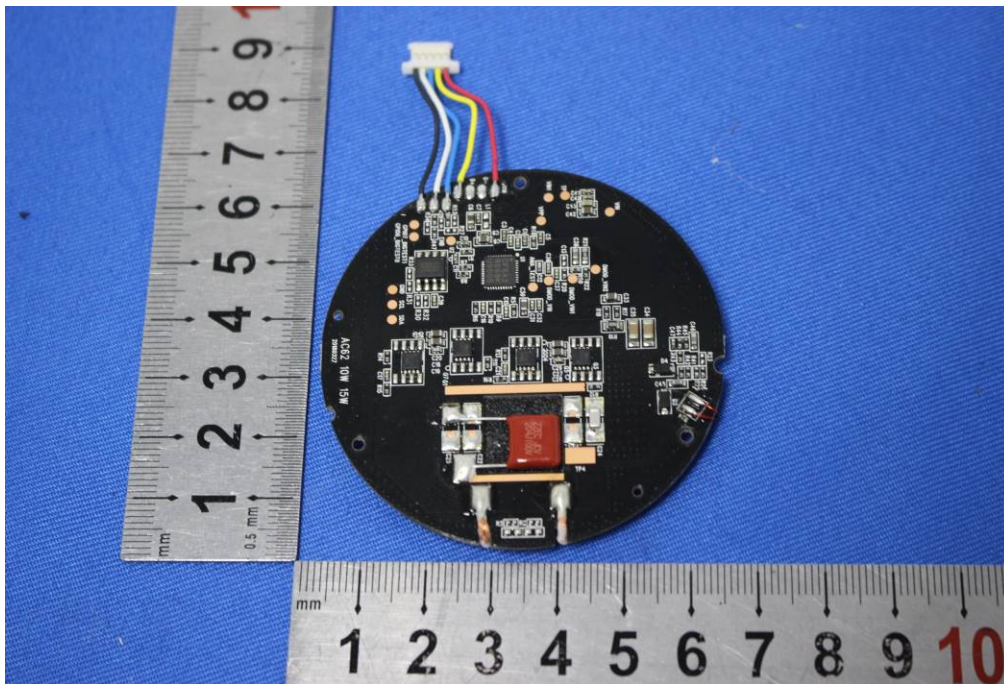

Internal Photos

for SZEM1806004935CR

FCC ID: ZBCAC75L4C

1 EUT Constructional Details

CBB capacitance

NPO capacitance