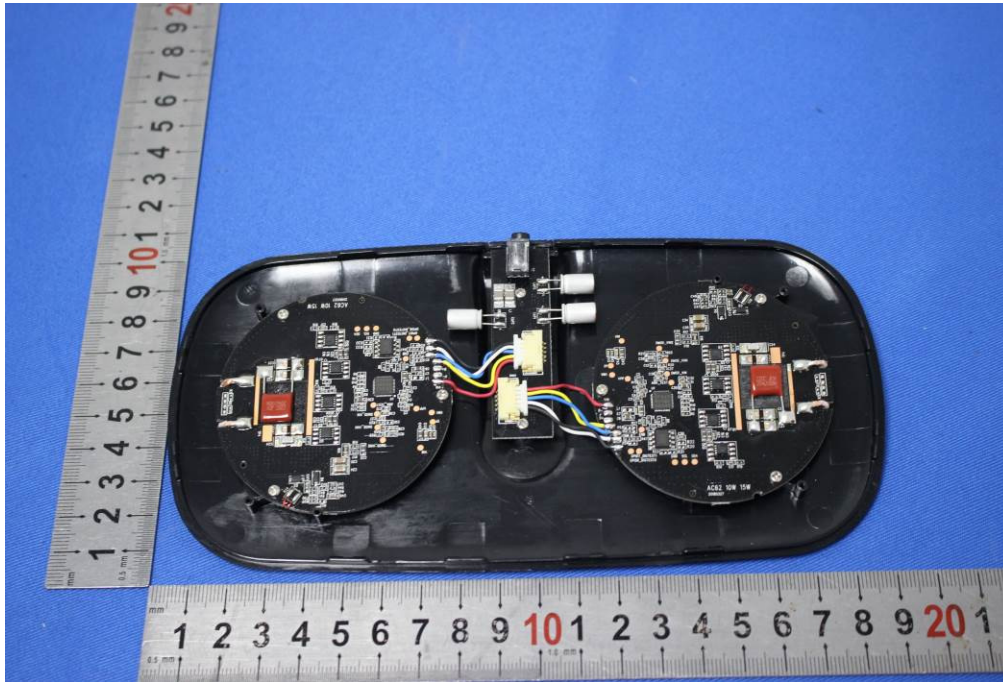

Internal Photos

for SZEM1806004935CR

FCC ID: ZBCAC75L4C

1 EUT Constructional Details

CBB capacitance

NPO capacitance