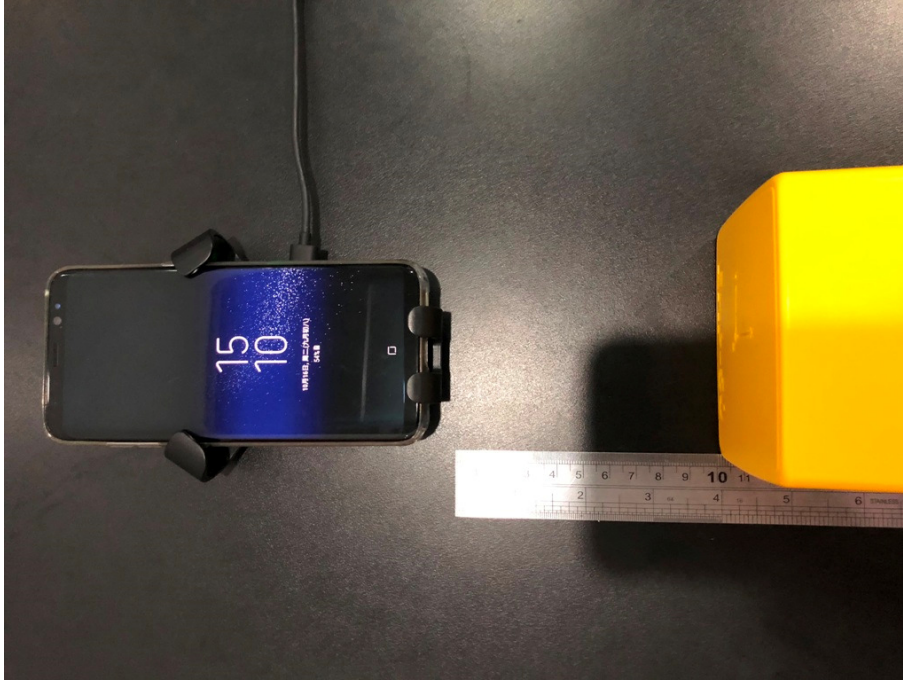

RF exposure Setup for SZEM1805003784CR

FCC ID: ZBCAC67F1

1 Photographs

0cm with all sides

4cm

10cm

15cm