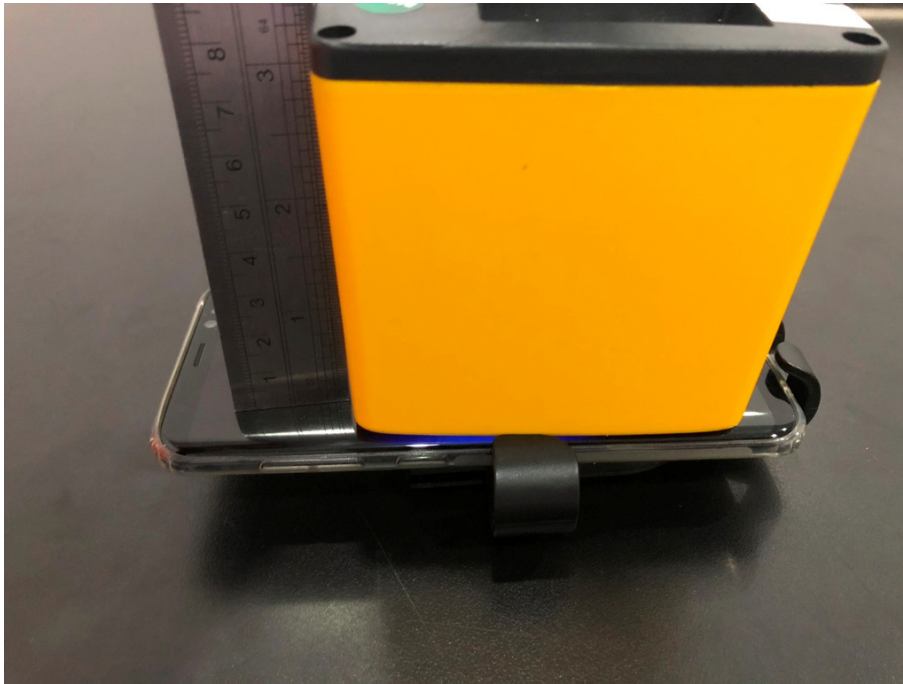

RF exposure Setup for SZEM1805003784CR

FCC ID: ZBCAC67F1

1 Photographs

0cm with all sides

4cm

10cm

15cm