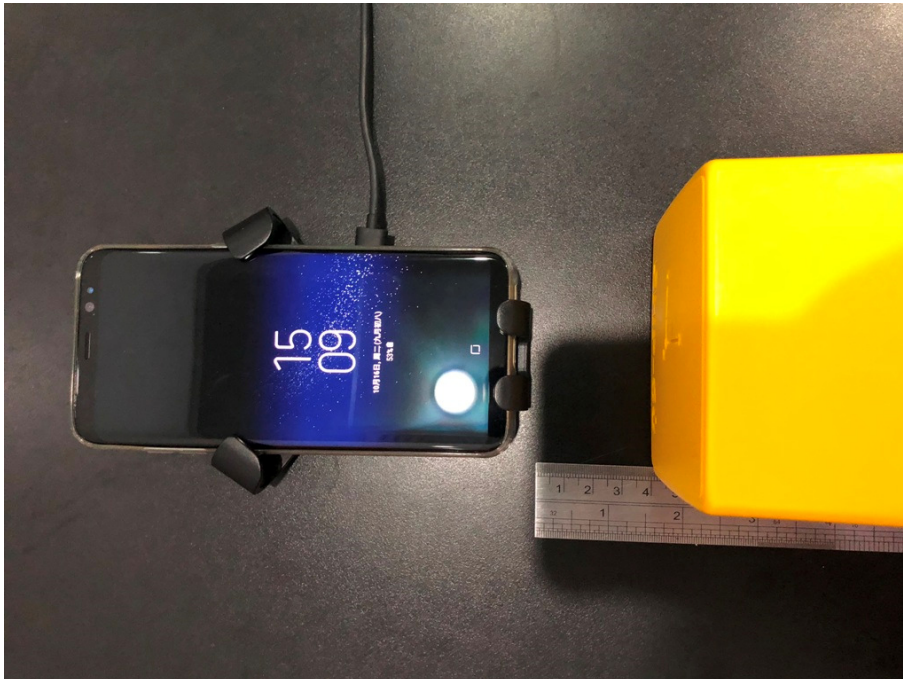

RF exposure Setup for SZEM1805003784CR

FCC ID: ZBCAC67F1

1 Photographs

0cm with all sides

4cm

10cm

15cm