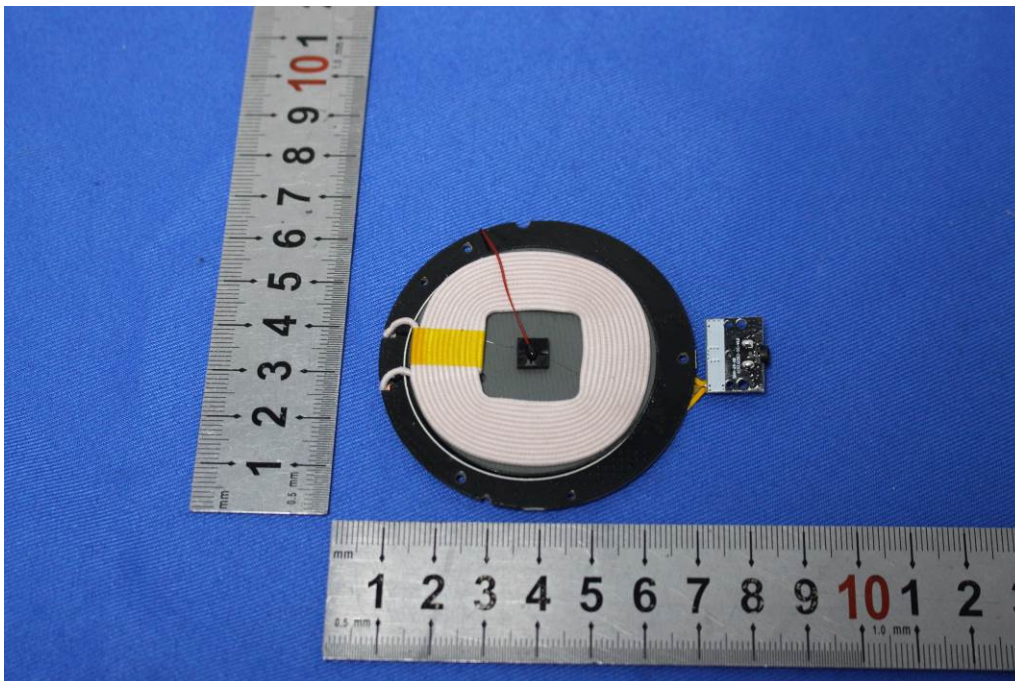

# Internal Photos for SZEM1806004876CR

**FCC ID: ZBCAC62LZ4**

# 1 EUT Constructional Details

CBB capacitance

NPO capacitance