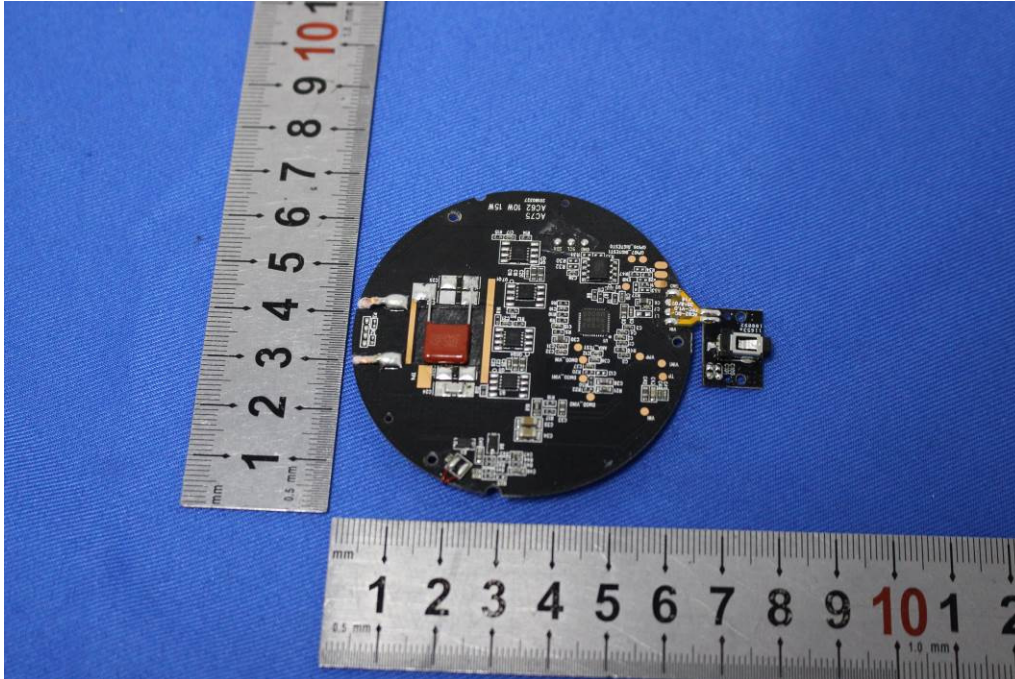

# Internal Photos for SZEM1806004876CR

**FCC ID: ZBCAC62LZ4**

# 1 EUT Constructional Details

CBB capacitance

NPO capacitance