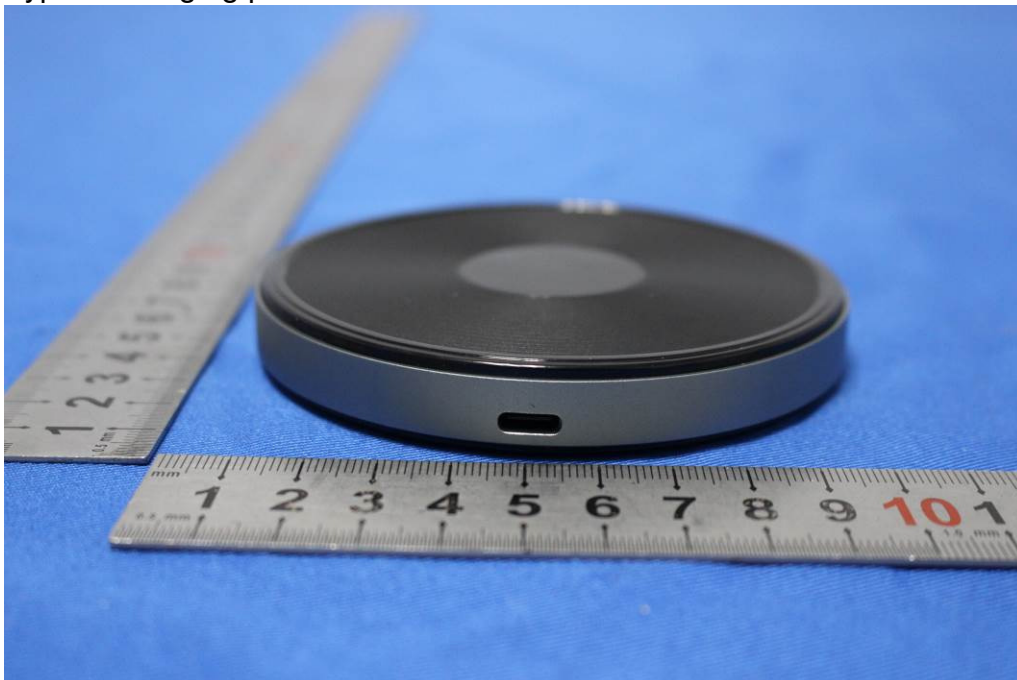

Type C charging port