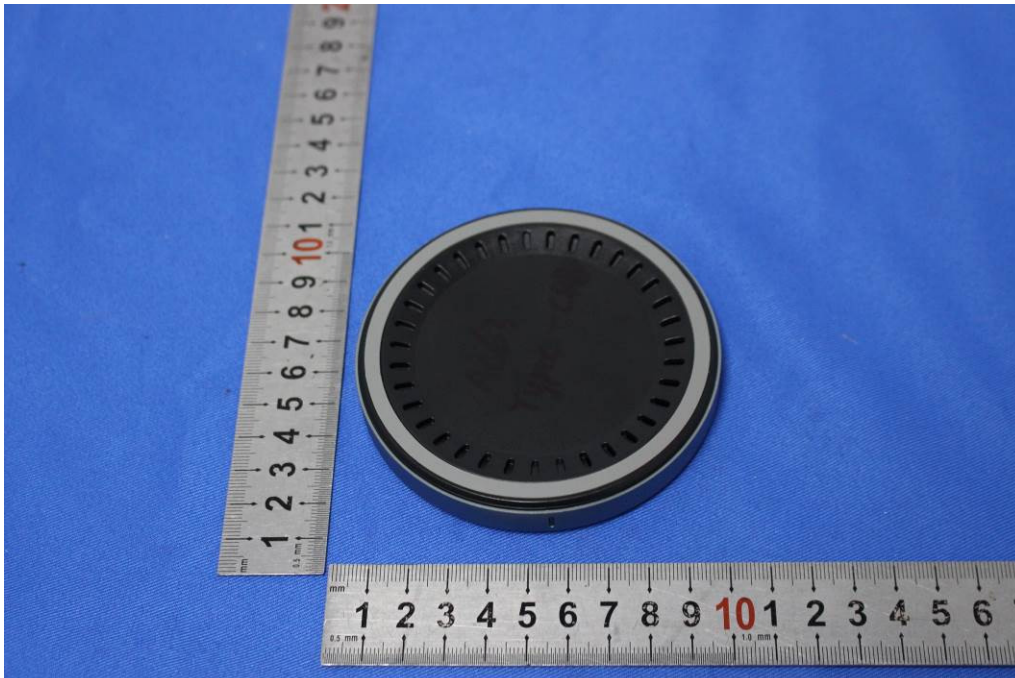

External Photos for SZEM1806004876CR

FCC ID: ZBCAC62LZ4

1 EUT Constructional Details

Enclosure shape: AC62****

Type C charging port

Micro USB charging port

DC 2.5 charging port

Enclosure shape: AC63****

Type C charging port

Micro USB charging port

DC 2.5 charging port