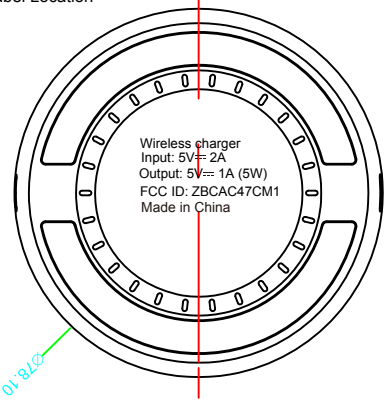

Label Location

Label Size: 28*28mm