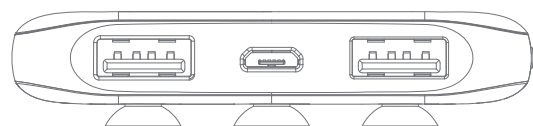

鐳雕尺寸：60.6*40MM

YYWWA 是Date code，格式为年年周周A，每单不同，由业务提供

BLACK

 Model: 20WMS005-BLK
 FCC ID: ZBC-20WMS005
 Input: 5V \equiv 2000mA
 Wireless Output: 5W
 USB A Output: 5V \equiv 2100mA
 Output: 10.5W Total
 Capacity: 5000mAh,18.5Wh/3.7V
 Manufactured by
 SHEN ZHEN DNS INDUSTRIES CO.,LTD.
 MADE IN CHINA
 YYWWA

BLUE

 Model: 20WMS005-BLU
 FCC ID: ZBC-20WMS005
 Input: 5V \equiv 2000mA
 Wireless Output: 5W
 USB A Output: 5V \equiv 2100mA
 Output: 10.5W Total
 Capacity: 5000mAh,18.5Wh/3.7V
 Manufactured by
 SHEN ZHEN DNS INDUSTRIES CO.,LTD.
 MADE IN CHINA
 YYWWA

GRAY

 Model: 20WMS005-GRY
 FCC ID: ZBC-20WMS005
 Input: 5V \equiv 2000mA
 Wireless Output: 5W
 USB A Output: 5V \equiv 2100mA
 Output: 10.5W Total
 Capacity: 5000mAh,18.5Wh/3.7V
 Manufactured by
 SHEN ZHEN DNS INDUSTRIES CO.,LTD.
 MADE IN CHINA
 YYWWA