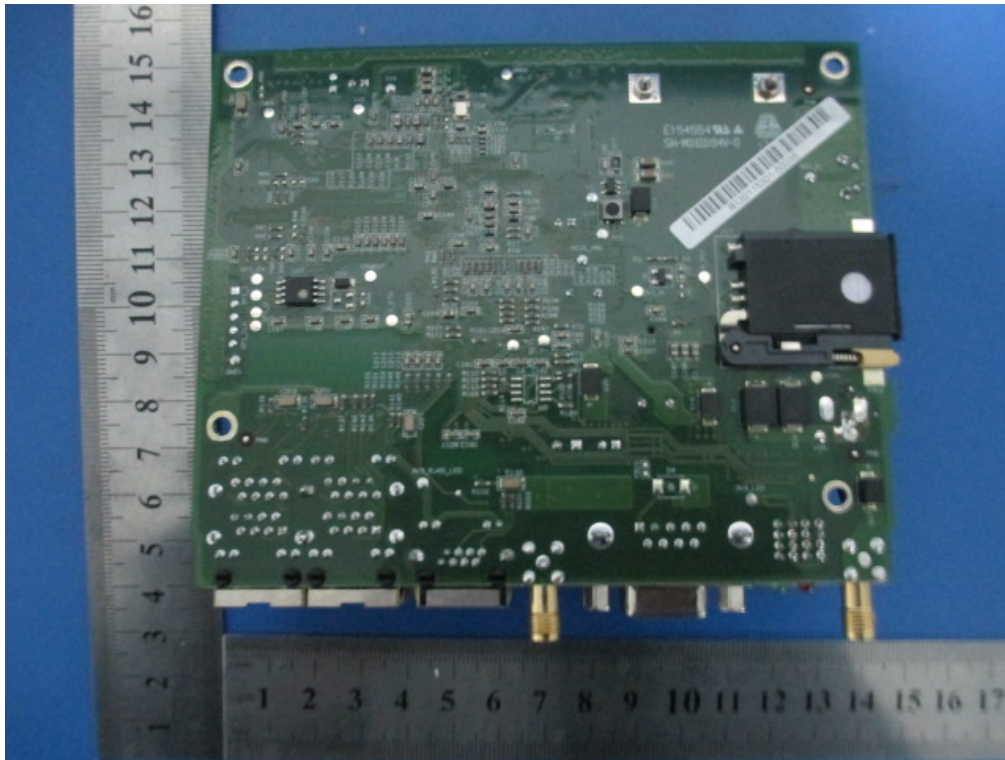

Annex B.ii. Photograph 2: EUT Internal Photo

Cover Off - Front View

2G/3G Antenna

WIFI Antenna

Antenna View

3GModule View for IR615WH01-AP

Main Board Front View

SIEMIC, INC.

Accessing global markets

Title: EMC Test Report for Industrial Cellular Router
Main Model: IR615WH01-AP
To: FCC Part 15 Subpart B: 2012, ANSI C63.4: 2009

Report No: 13020108-1-FCC-E1-V1
Issue Date: March 20, 2013
Page: 25 of 33
www.siemic.com.cn

Main Board Rear View