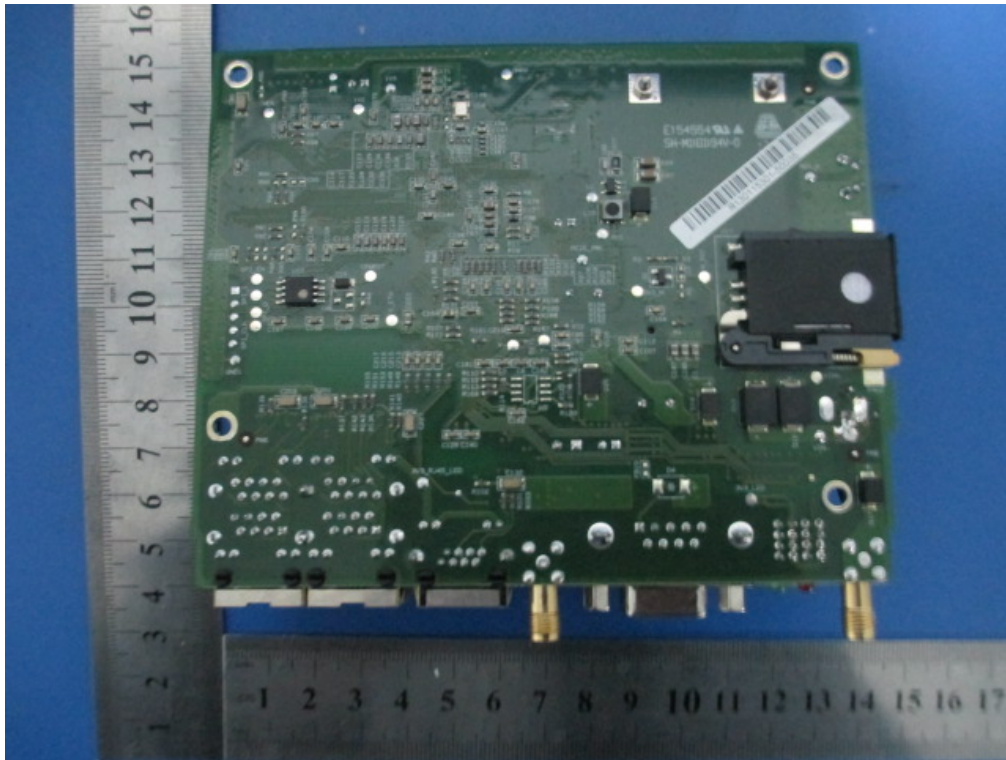

Annex B.ii. Photograph 2: EUT Internal Photo

Cover Off - Front View

2G/3G Antenna

WIFI Antenna

Antenna View

3GModule View for IR615PH01-AP

Main Board Front View

SIEMIC, INC.

Accessing global markets

Title: EMC Test Report for Industrial Cellular Router
Main Model: IR615PH01-AP
To: FCC Part 15 Subpart B: 2012, ANSI C63.4: 2009

Report No: 13020108-2-FCC-E1-V1
Issue Date: March 20, 2013
Page: 25 of 33
www.siemic.com.cn

Main Board Rear View