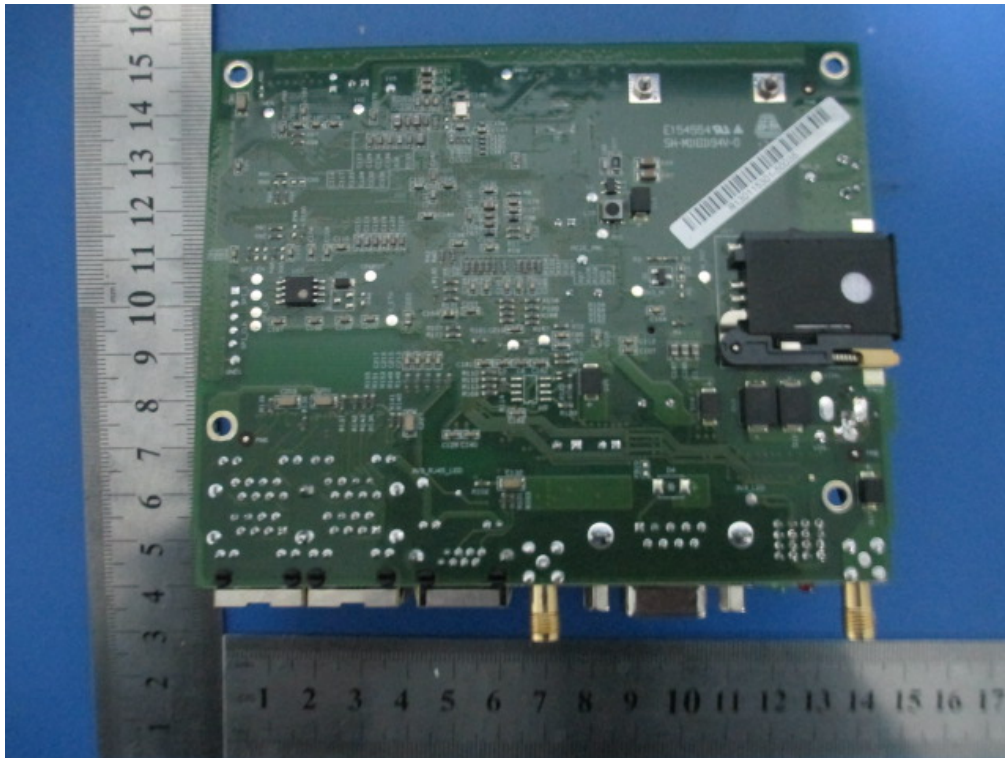

**Annex B.ii. Photograph 2: EUT Internal Photo**

Cover Off - Front View

2G/3G Antenna

Antenna View

3GModule View for IR615PH01

Main Board Front View

**SIEMIC, INC.**

Accessing global markets

Title: EMC Test Report for Industrial Cellular Router  
Main Model: IR615PH01  
To: FCC Part 15 Subpart B: 2012, ANSI C63.4: 2009

Report No: 13020108-4-FCC-E1-V1  
Issue Date: March 20, 2013  
Page: 25 of 33  
[www.siemic.com.cn](http://www.siemic.com.cn)

Main Board Rear View