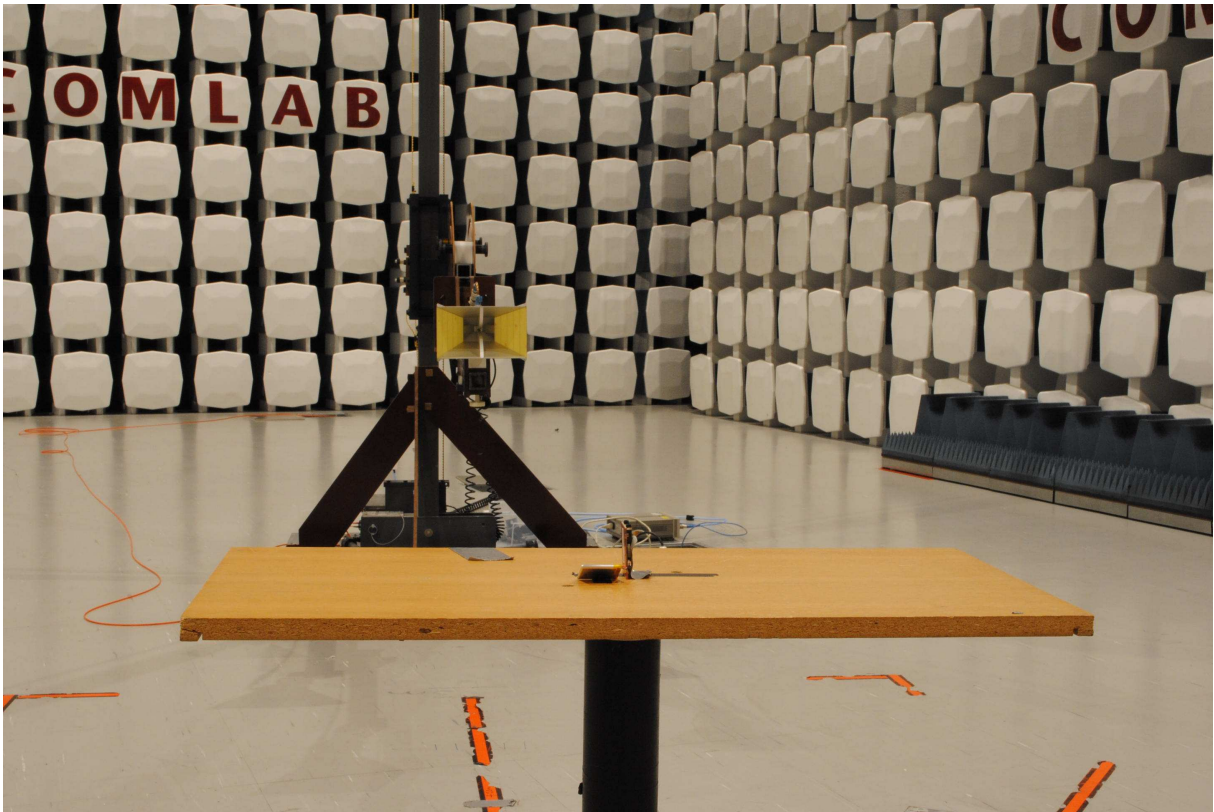

PHOTOS OF TEST SET-UP – CC85xx Headset

Radiated Emissions 30 - 1000 MHz

Radiated Emissions 1 - 12 GHz

Power line Conducted Emissions Test