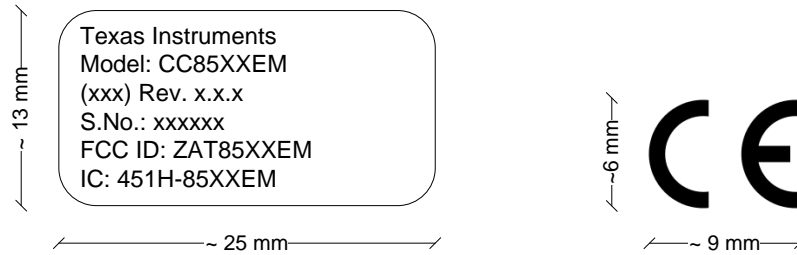

Description of Labels for CC85XXEM

Labels

The label is placed on the backside of the product. The illustration shows the label and product outline with approximate dimensions.

Information about label and label material:

Label manufacturer is Brady. Specific part info:

Label part number B473 (<http://www.bradyid.com/bradyid/domino/contentView.do/B473.html>).