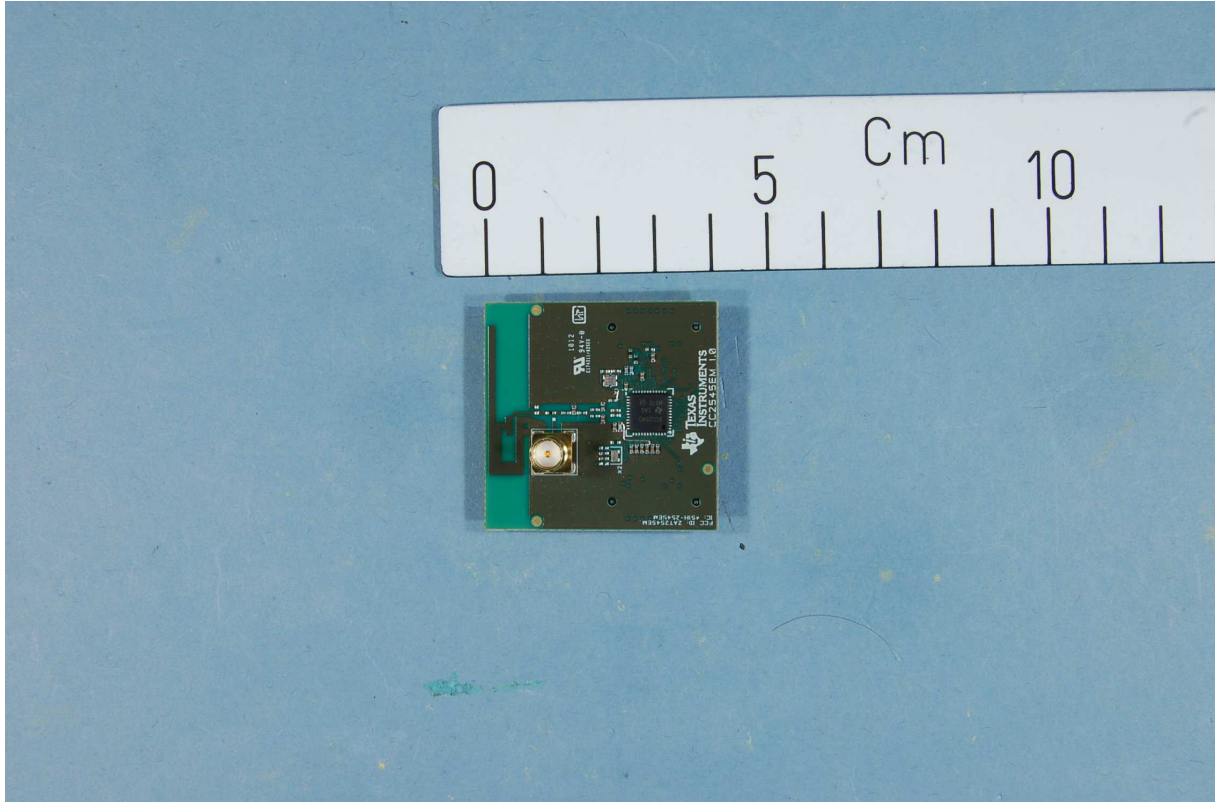

INTERNAL PHOTOS – CC2545EM with SmartRF05EB

CC2545EM

Test Jig with 2xAA Batteries