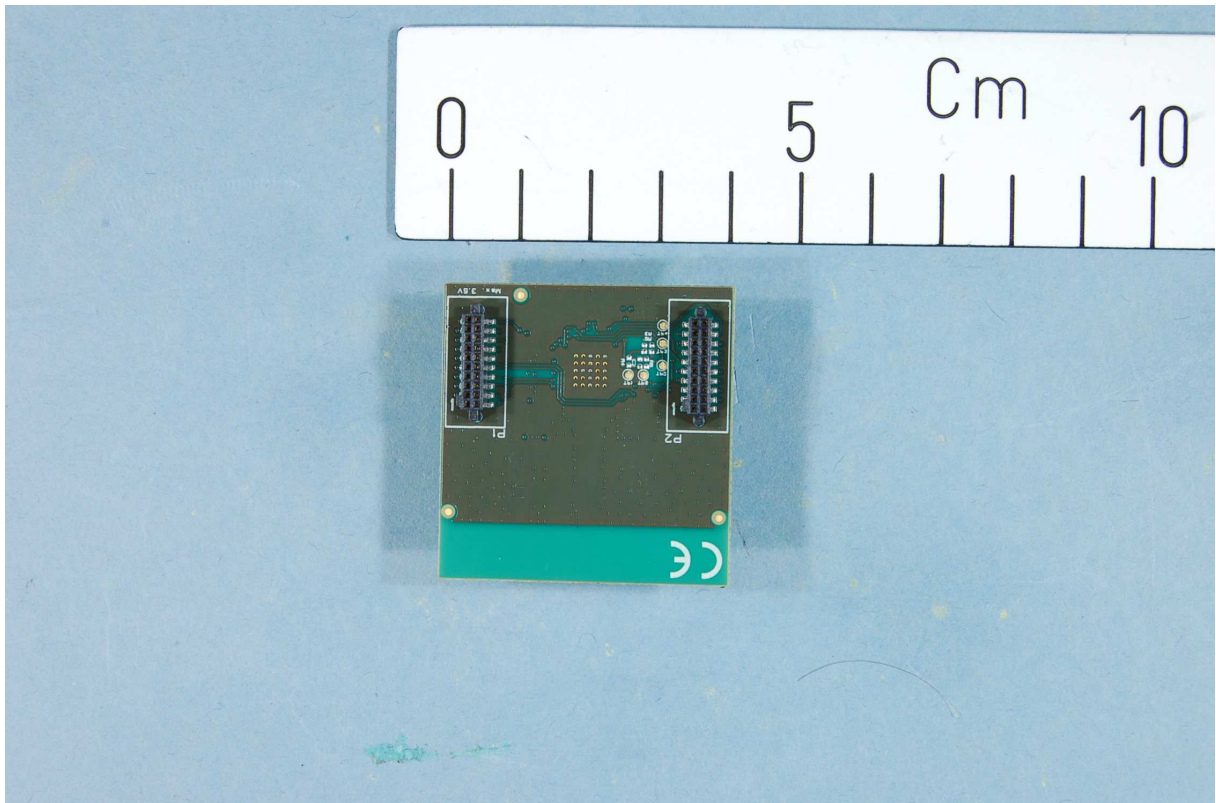

INTERNAL PHOTOS – CC2545EM with SmartRF05EB

CC2545EM

Test Jig with 2xAA Batteries