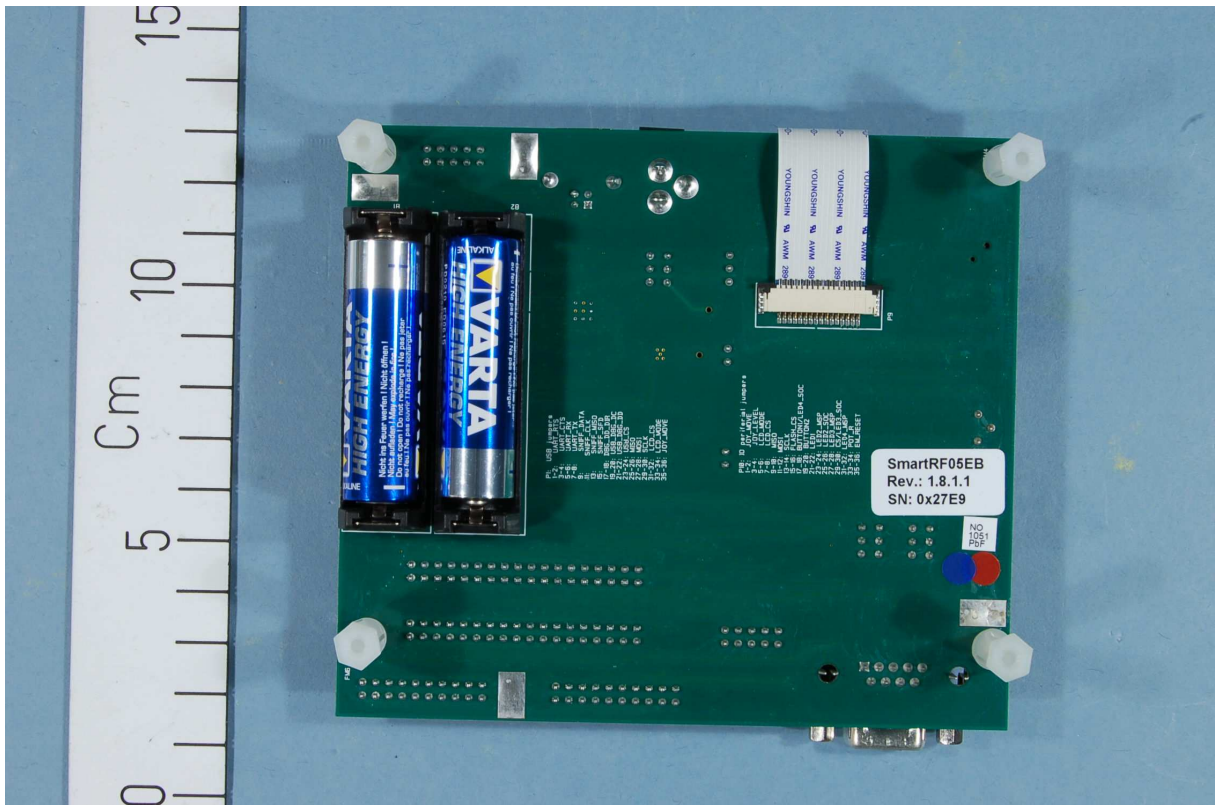

INTERNAL PHOTOS – CC2545EM with SmartRF05EB

CC2545EM

Test Jig with 2xAA Batteries