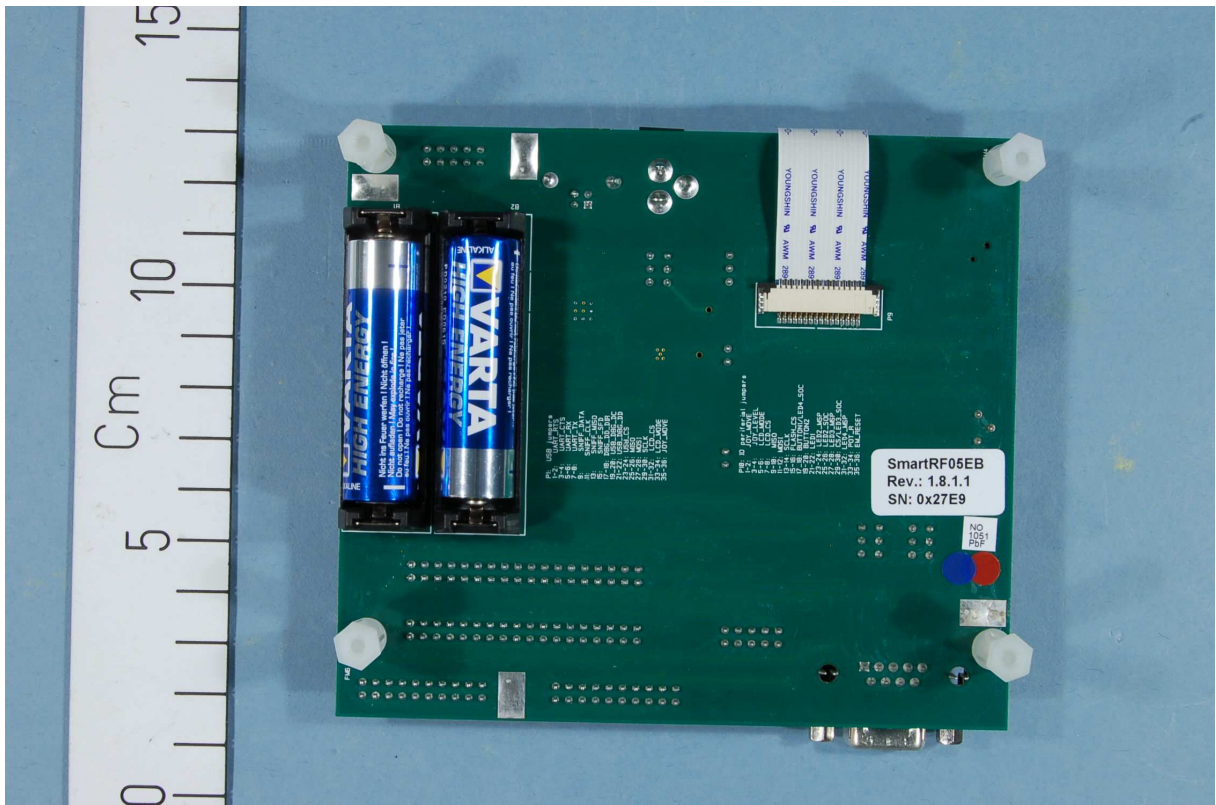

EXTERNAL PHOTOS – CC2545EM with SmartRF05EB

CC2545EM

Test Jig with 2xAA Batteries