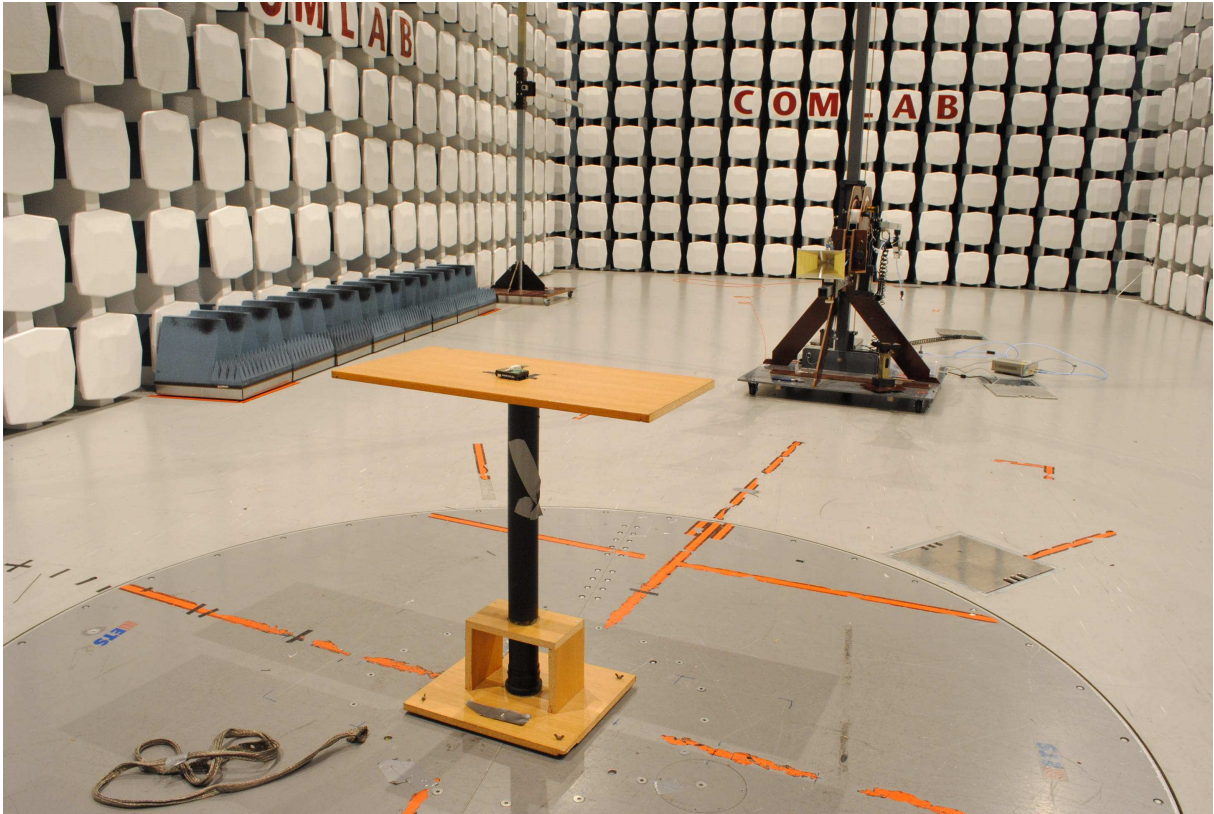

PHOTOS OF TEST SET-UP

Radiated emissions 30 - 1000MHz

Radiated Emissions Test – 1 - 25GHz

Power line Conducted Emissions Test