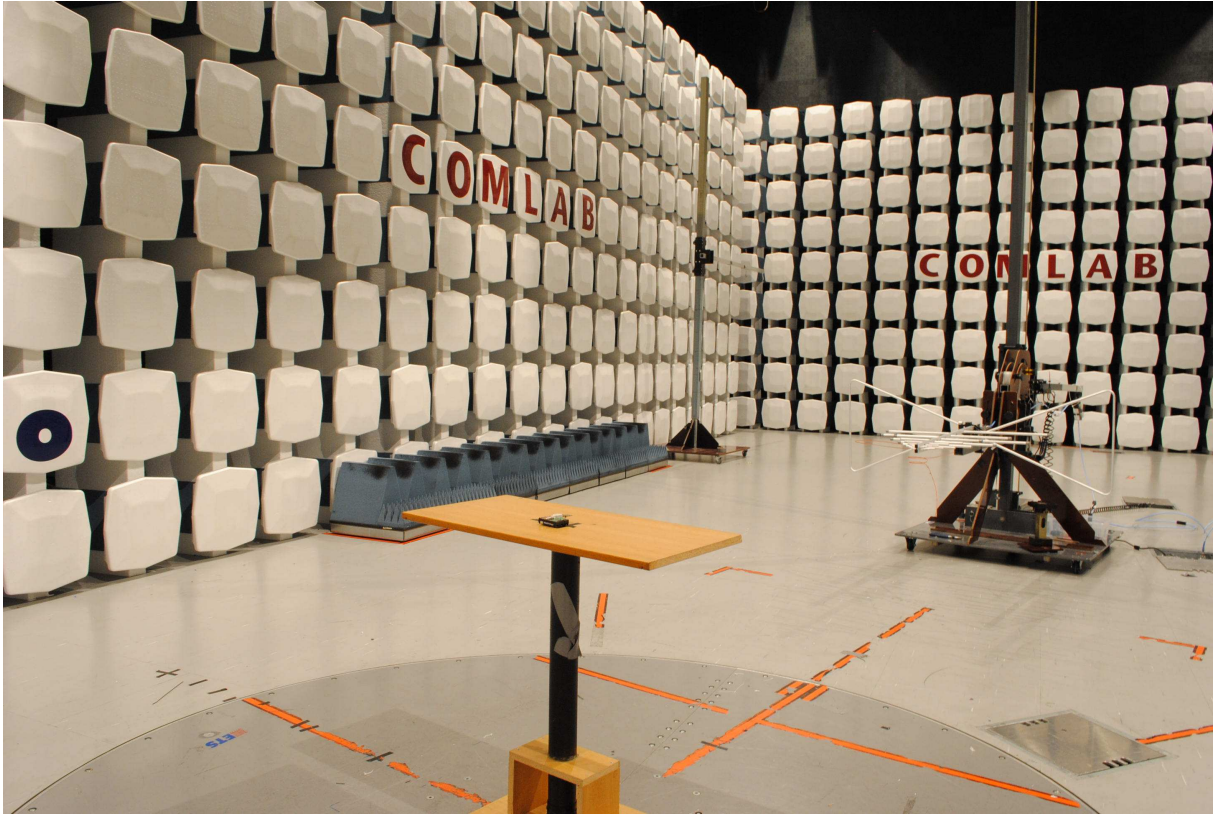

PHOTOS OF TEST SET-UP

Radiated emissions 30 - 1000MHz

Radiated Emissions Test – 1 - 25GHz

Power line Conducted Emissions Test