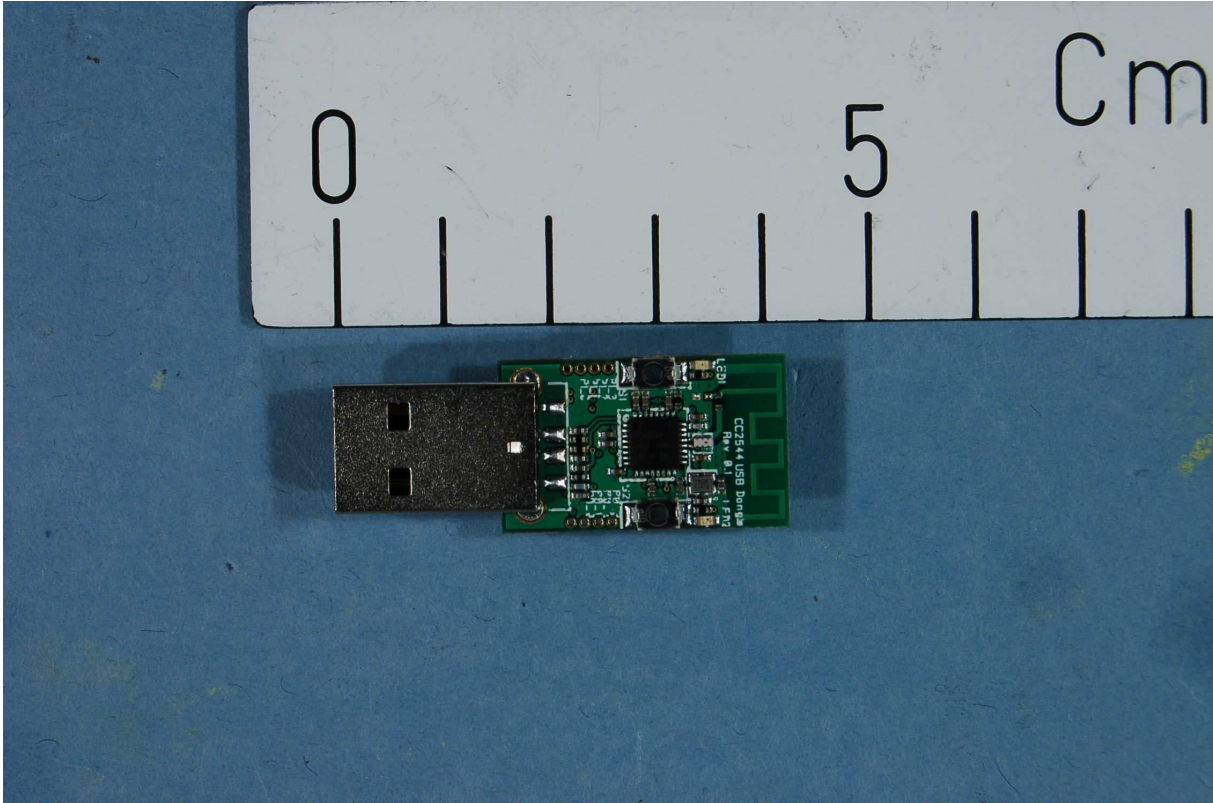

**EXTERNAL PHOTOS – CC2544Dongle**

CC2544 – USB Dongle

## PHOTOS OF ACCESSORIES

USB battery jig