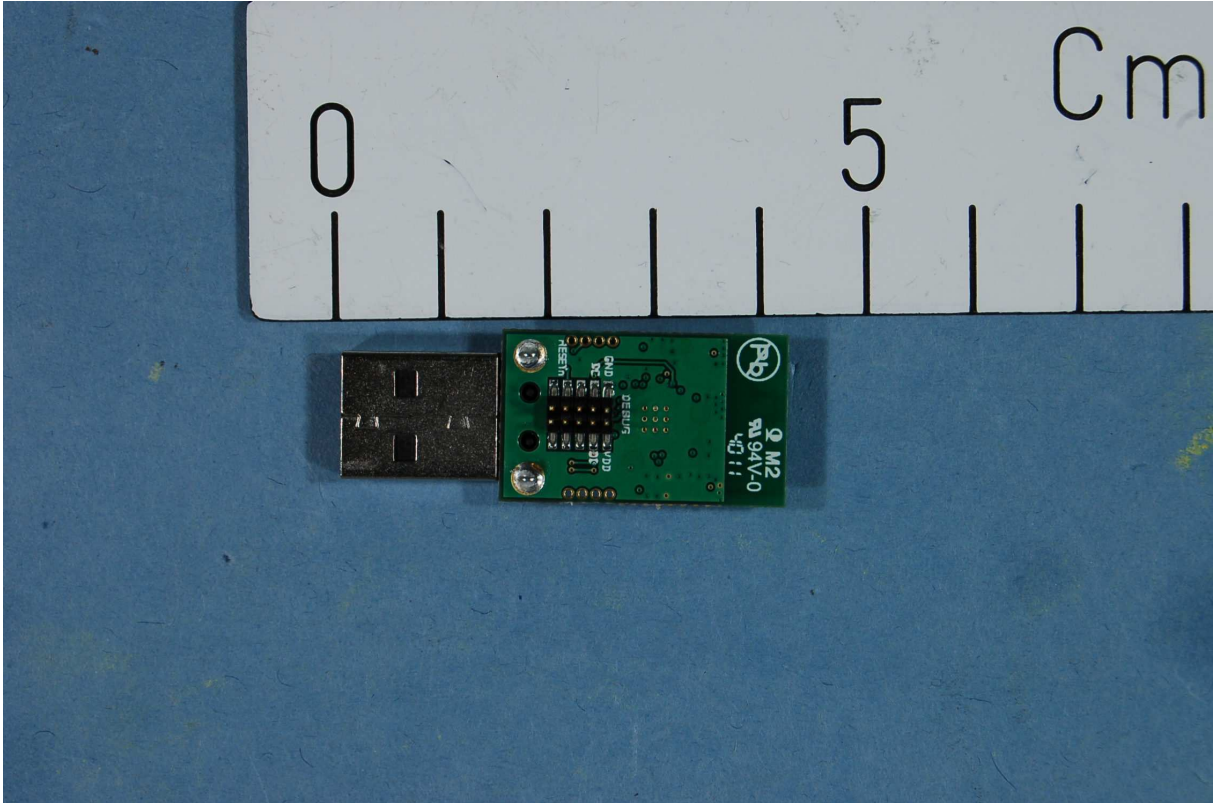

**EXTERNAL PHOTOS – CC2544Dongle**

CC2544 – USB Dongle

## PHOTOS OF ACCESSORIES

USB battery jig