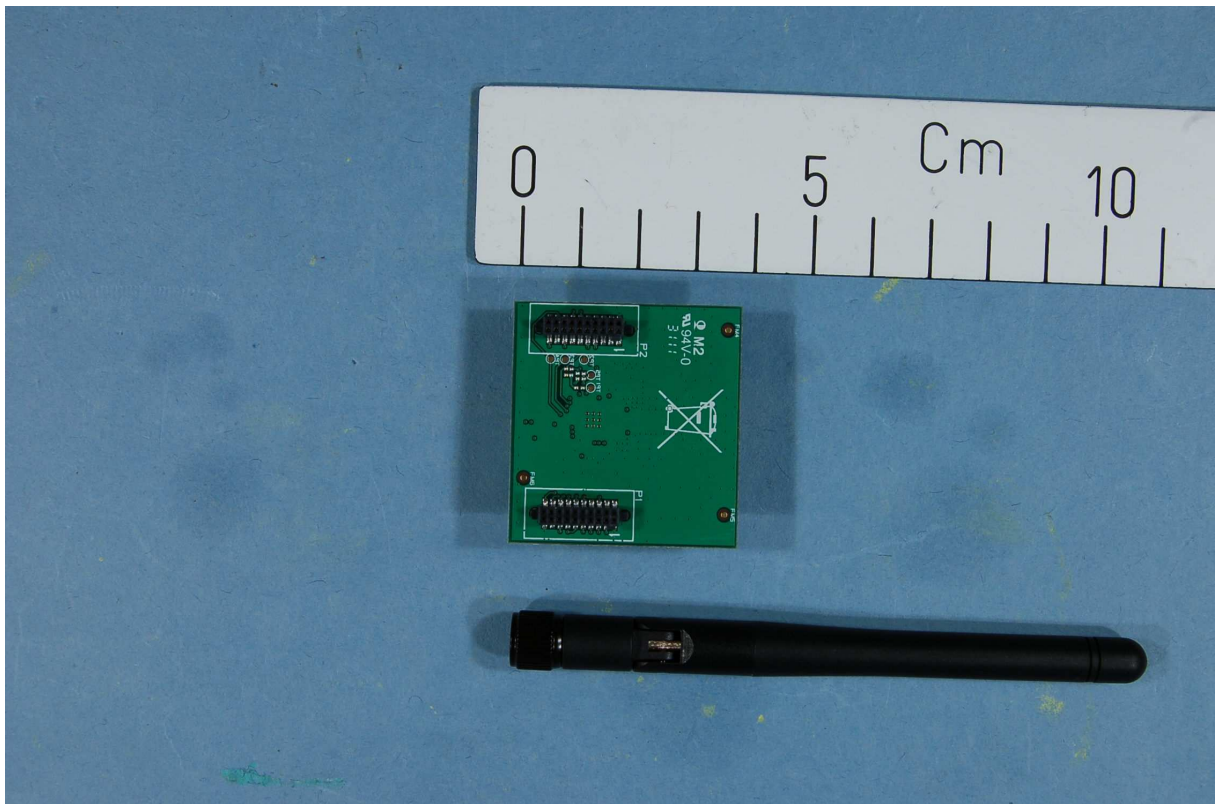

INTERNAL PHOTOS – CC2543EM with SmartRF05EB

CC2543EM

Test Jig with 2xAA Batteries