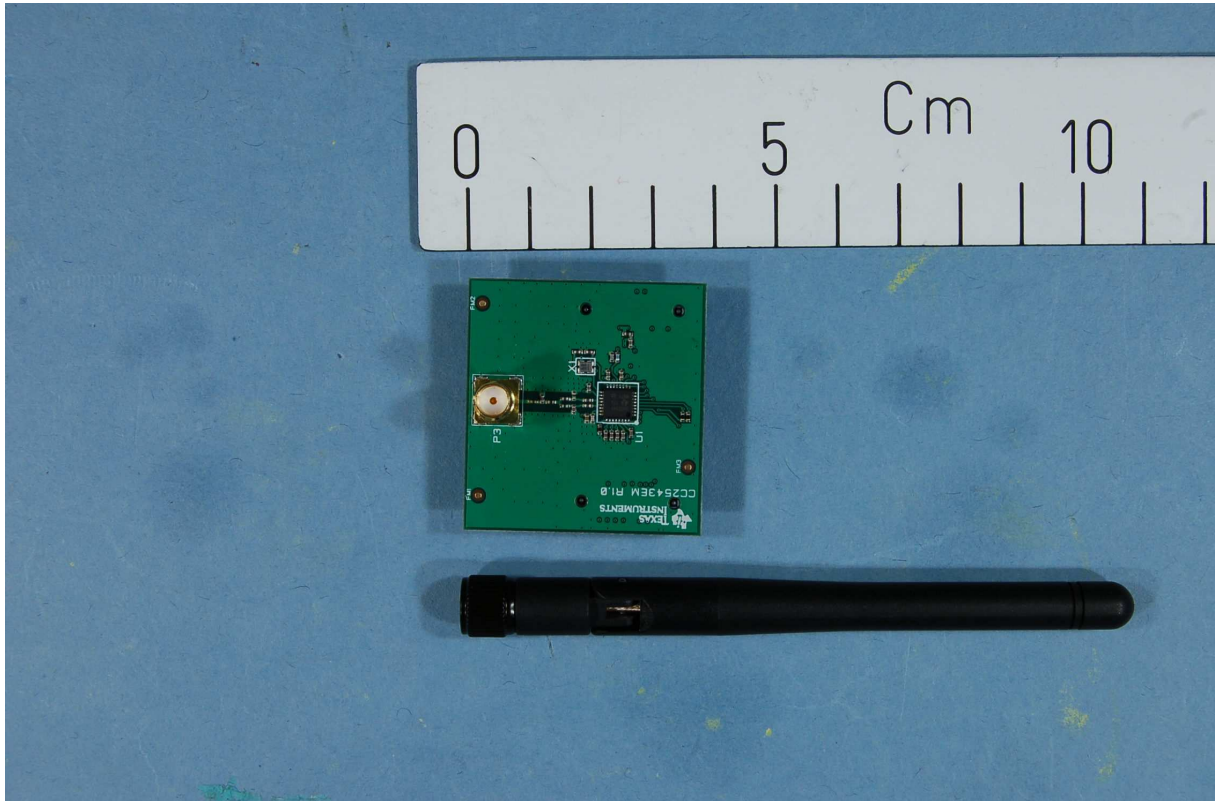

INTERNAL PHOTOS – CC2543EM with SmartRF05EB

CC2543EM

Test Jig with 2xAA Batteries