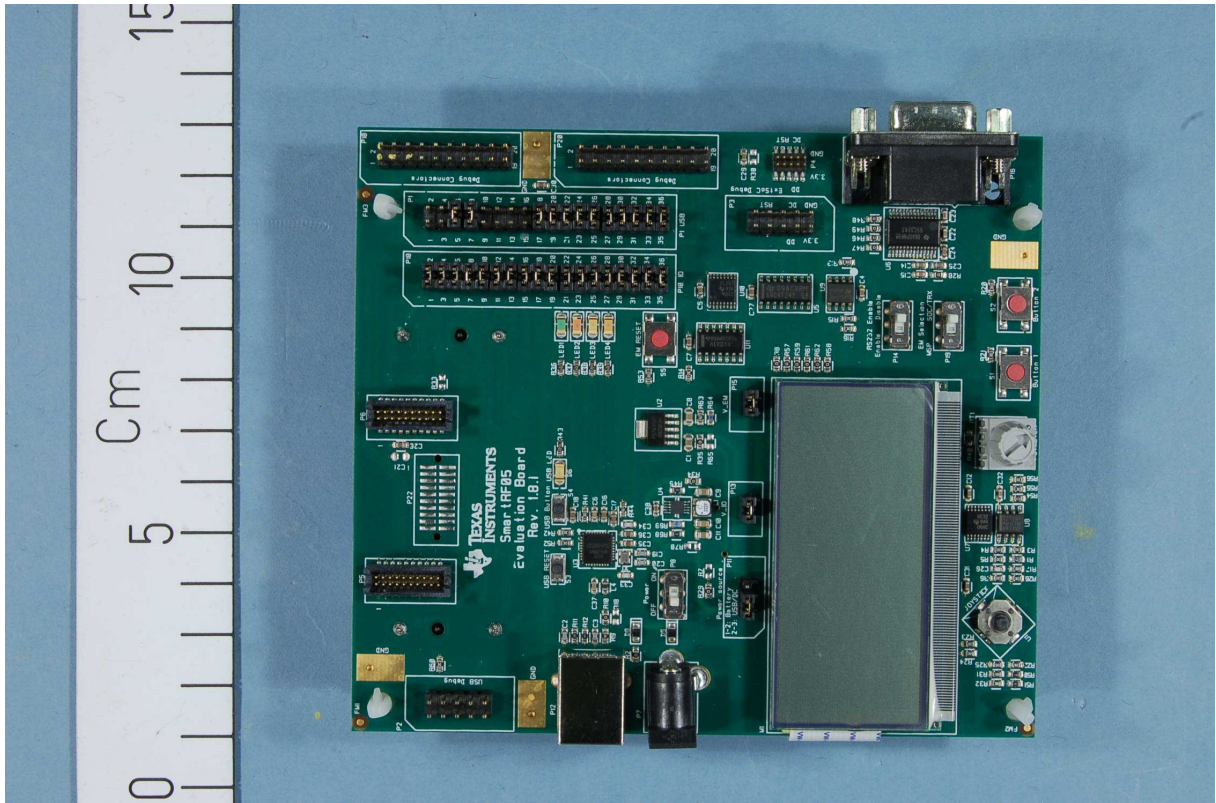

INTERNAL PHOTOS – CC2543EM with SmartRF05EB

CC2543EM

Test Jig with 2xAA Batteries