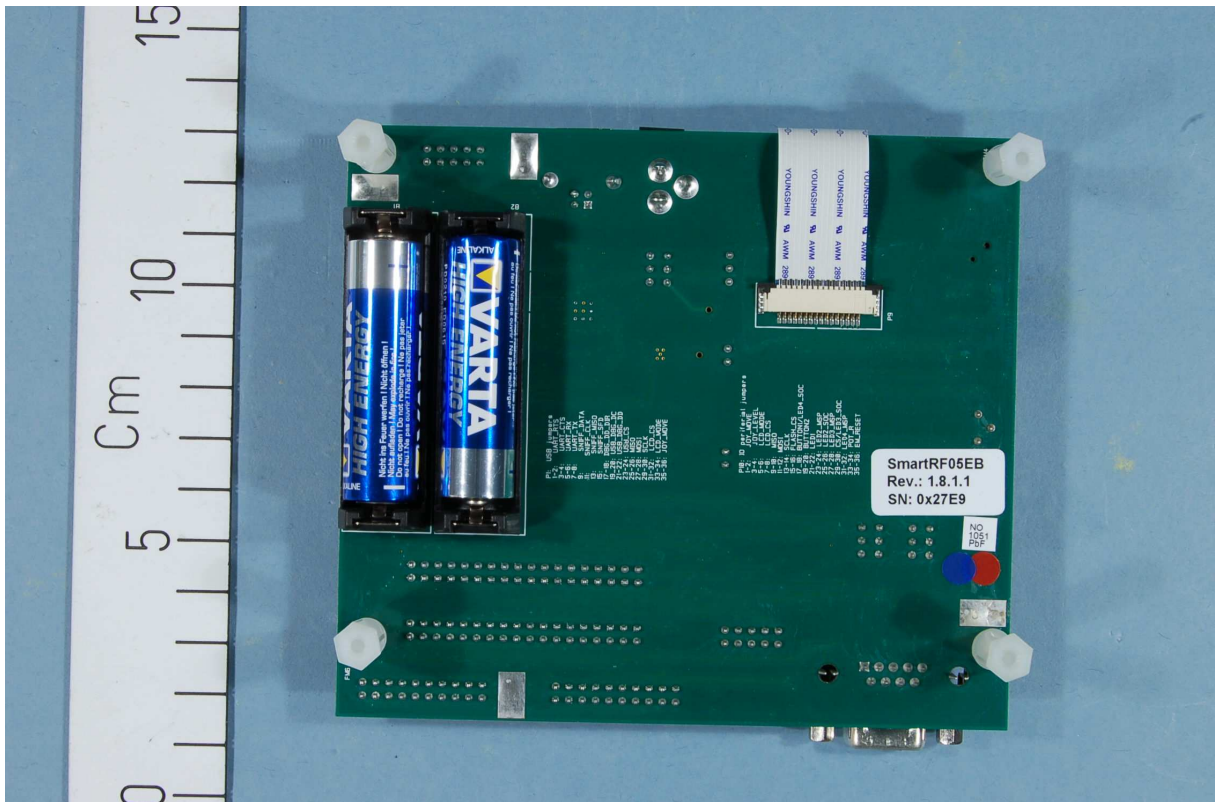

INTERNAL PHOTOS – CC2543EM with SmartRF05EB

CC2543EM

Test Jig with 2xAA Batteries