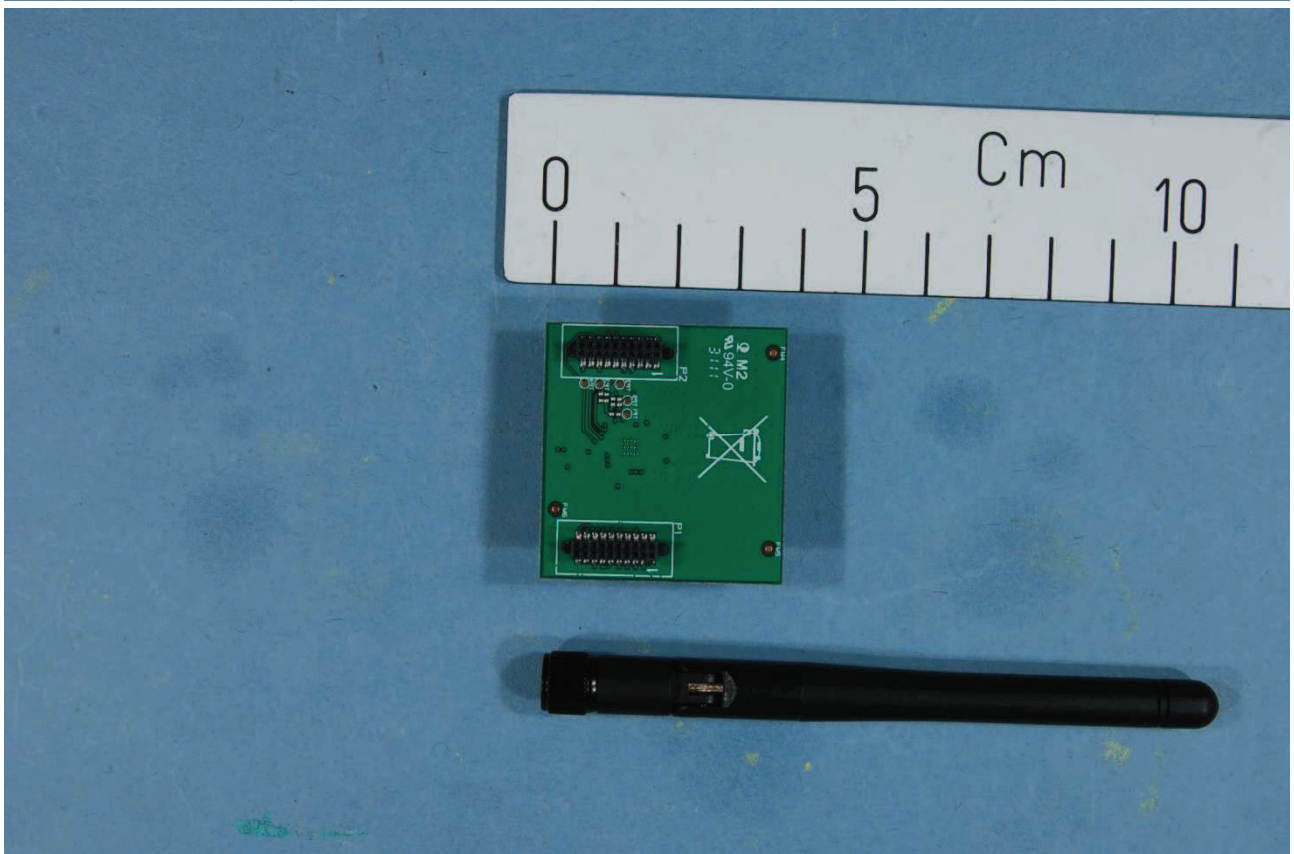

7 PHOTOGRAPHS OF EUT

CC2543EM with Pulse W1010 antenna

Evaluation Board SmartRF05EB with CC2543EM - top view

Evaluation Board – bottom view