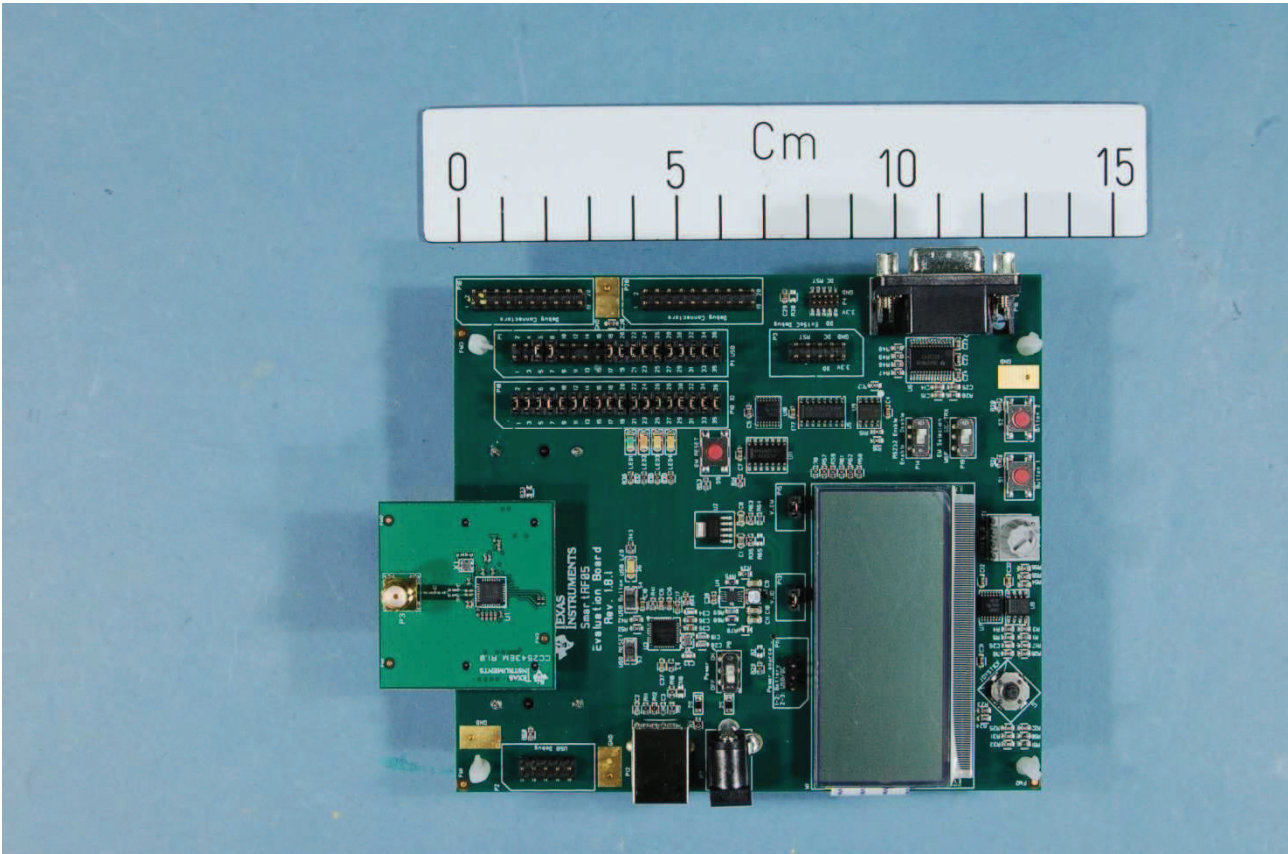

7 PHOTOGRAPHS OF EUT

CC2543EM with Pulse W1010 antenna

Evaluation Board SmartRF05EB with CC2543EM - top view

Evaluation Board – bottom view