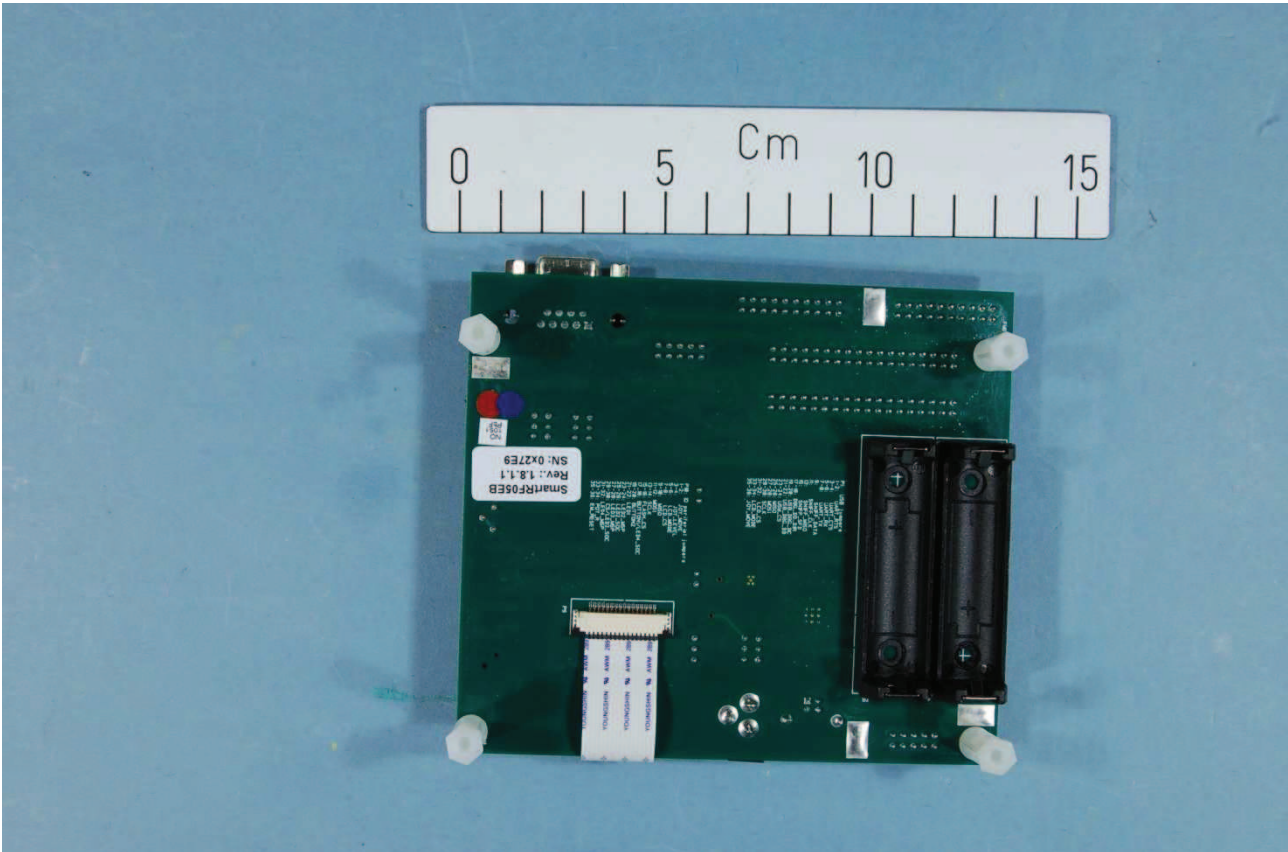

7 PHOTOGRAPHS OF EUT

CC2543EM with Pulse W1010 antenna

Evaluation Board SmartRF05EB with CC2543EM - top view

Evaluation Board – bottom view