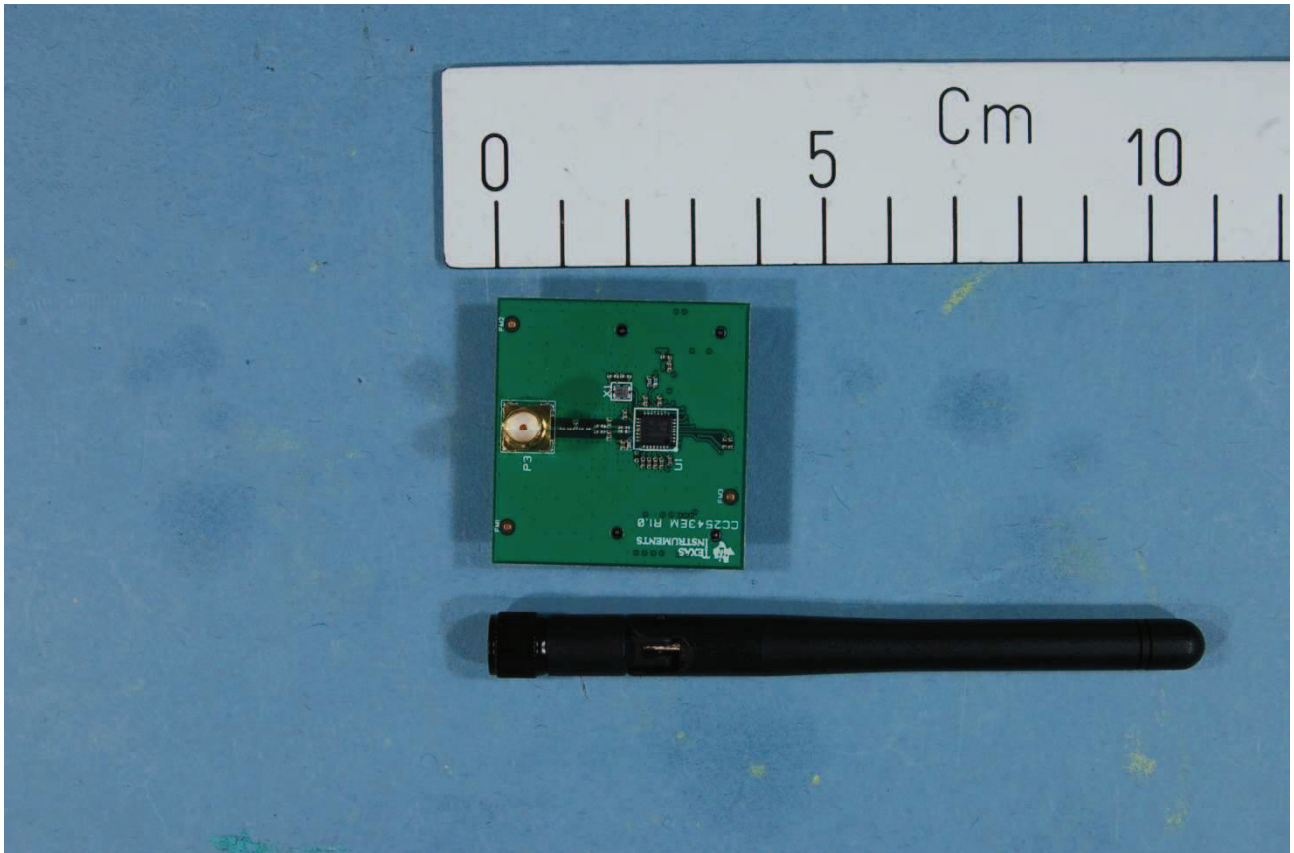

7 PHOTOGRAPHS OF EUT

CC2543EM with Pulse W1010 antenna

Evaluation Board SmartRF05EB with CC2543EM - top view

Evaluation Board – bottom view