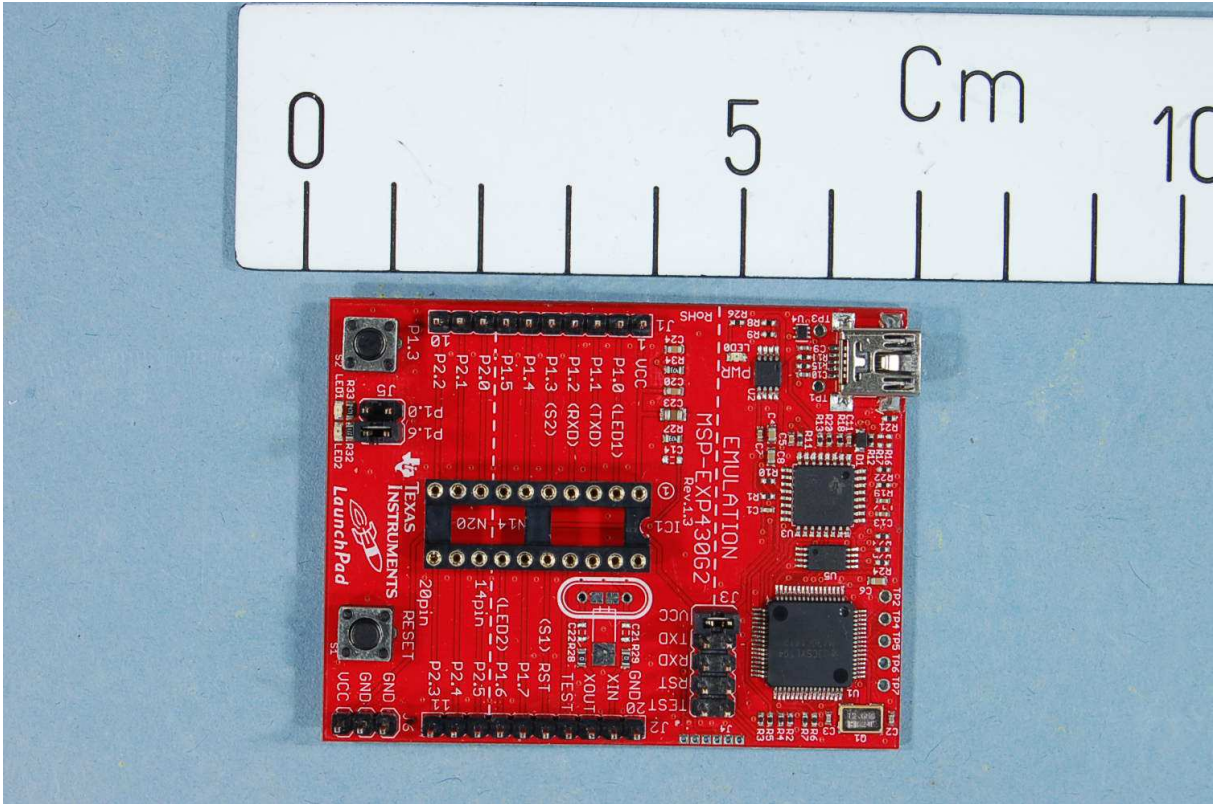

INTERNAL PHOTOS – CC2541S BOOSTER PACK

CC2541S Booster pack, EUT for radiated measurements

CC2541S Booster pack, the Emulator board and the battery pack used during testing

CC2541S Booster pack, EUT for conducted measurements