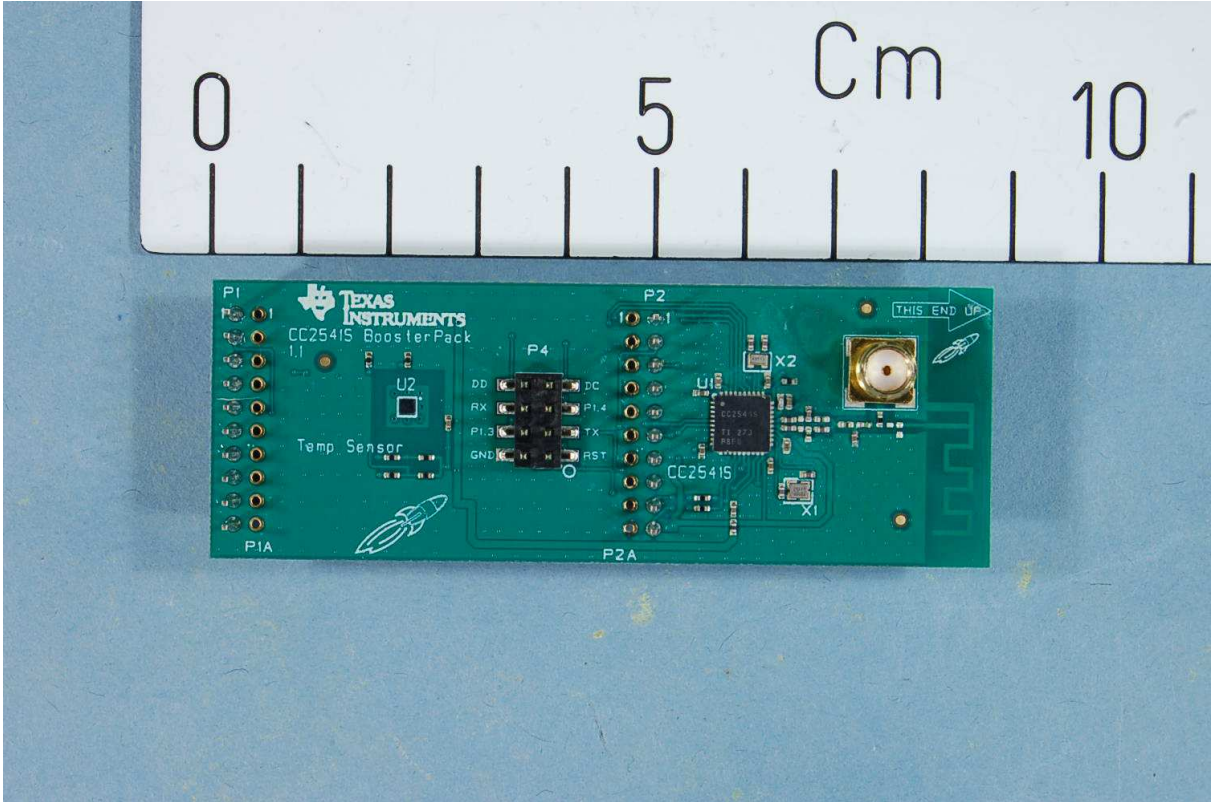

INTERNAL PHOTOS – CC2541S BOOSTER PACK

CC2541S Booster pack, EUT for radiated measurements

CC2541S Booster pack, the Emulator board and the battery pack used during testing

CC2541S Booster pack, EUT for conducted measurements