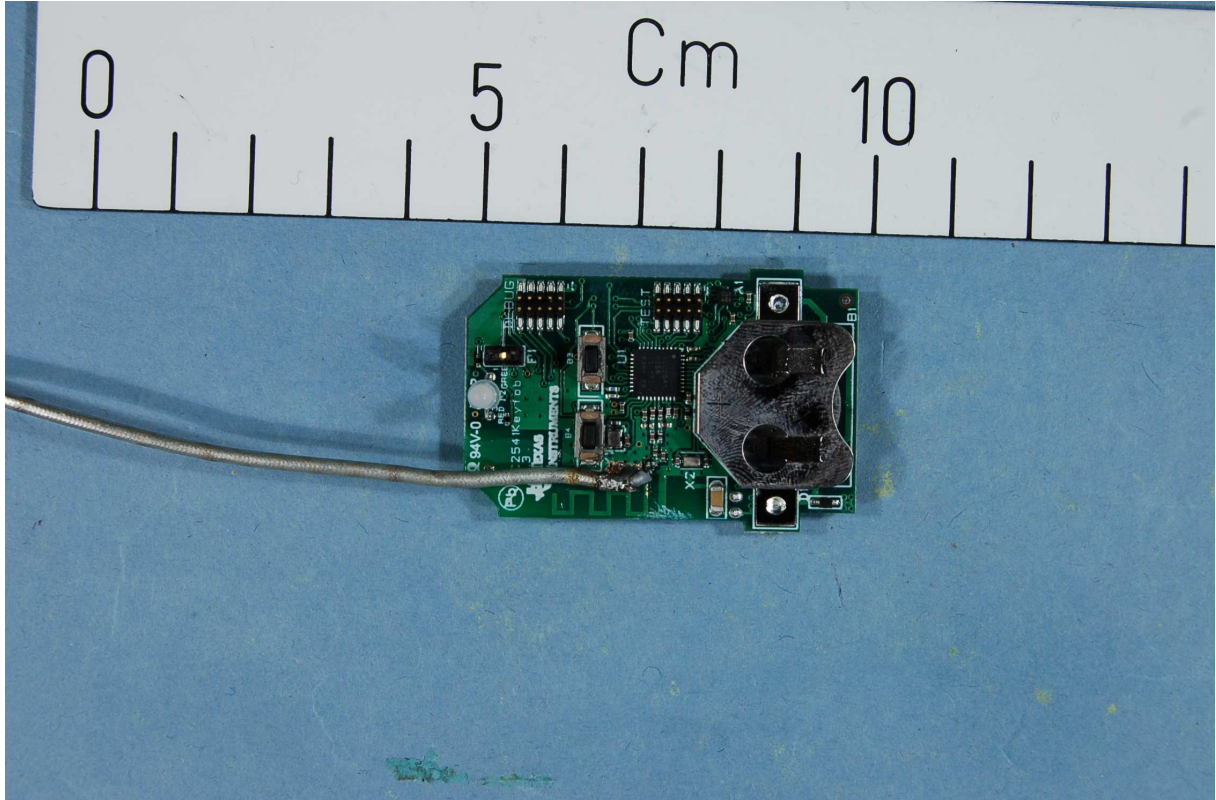

INTERNAL PHOTOS – CC2541KEYFOB

CC2541KeyFob with a cell coin battery, EUT for radiated measurements

The battery pack used during testing

CC2541KeyFob used for conducted measurements

CC2541KeyFob used for conducted measurements