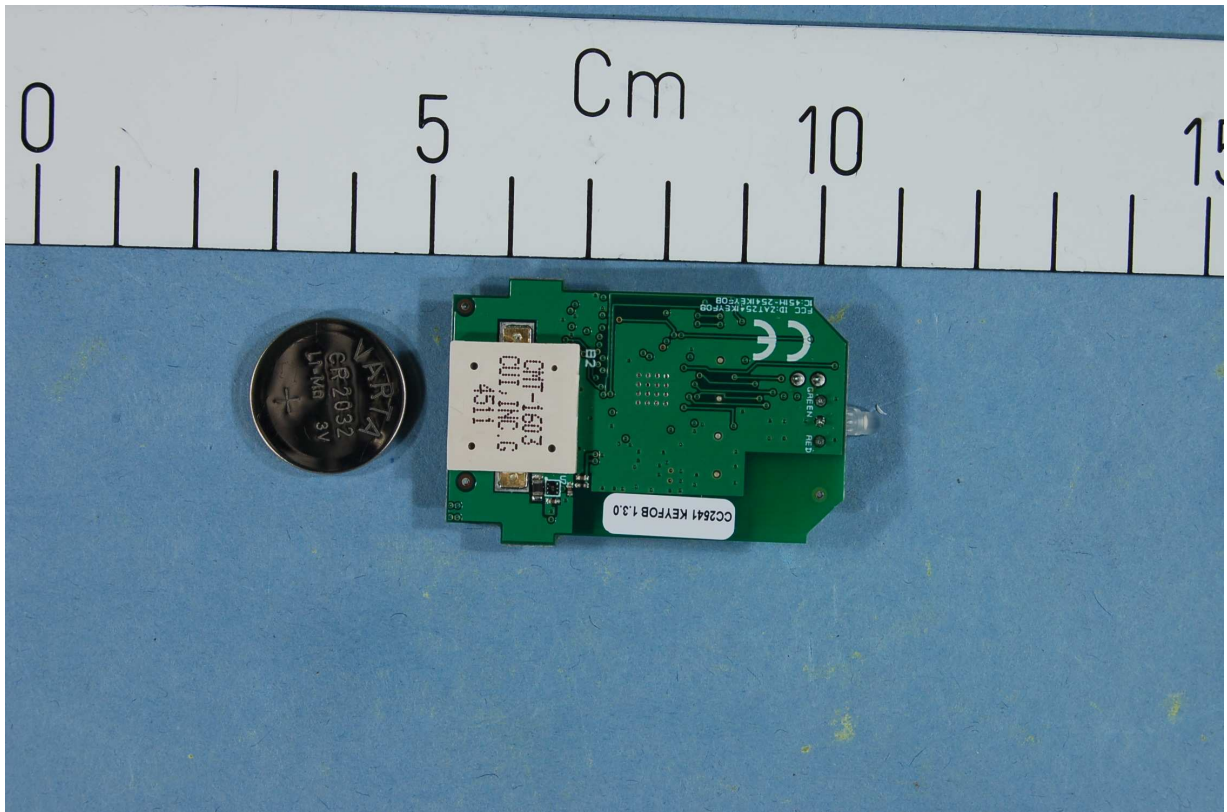

INTERNAL PHOTOS – CC2541KEYFOB

CC2541KeyFob with a cell coin battery, EUT for radiated measurements

The battery pack used during testing

CC2541KeyFob used for conducted measurements

CC2541KeyFob used for conducted measurements