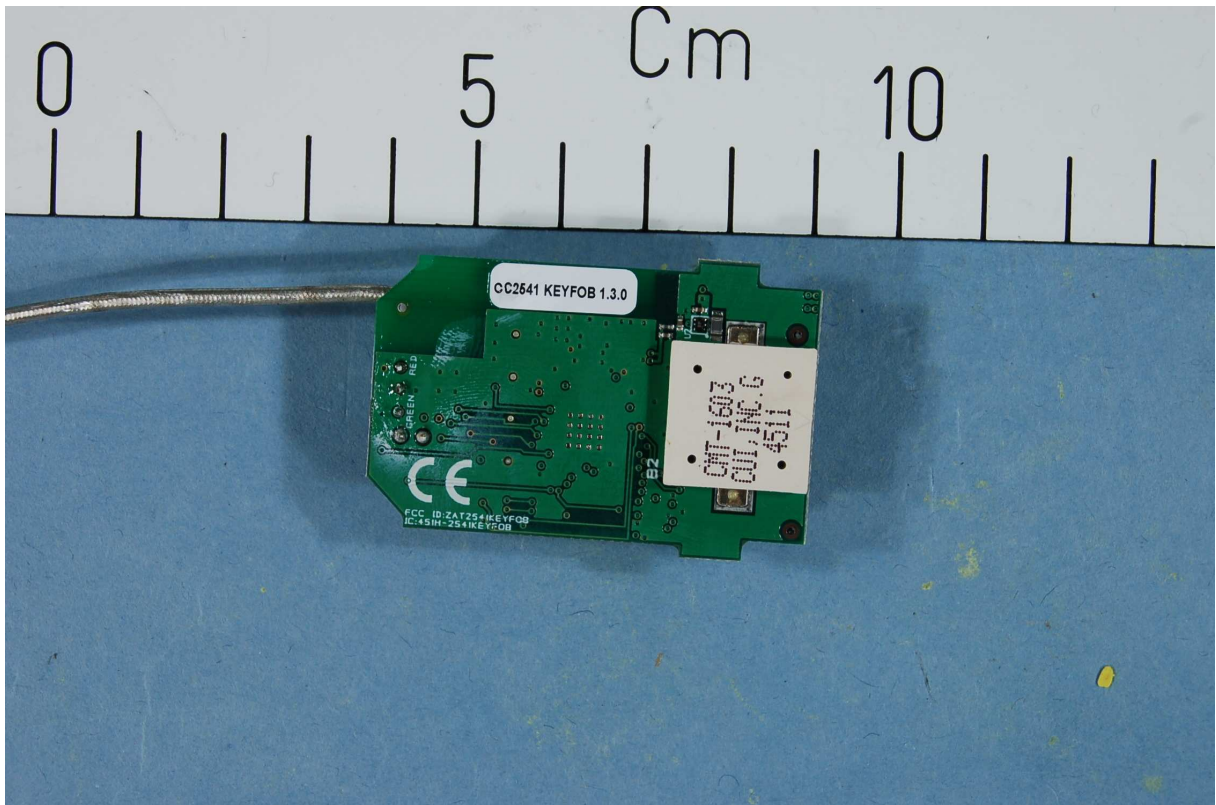

INTERNAL PHOTOS – CC2541KEYFOB

CC2541KeyFob with a cell coin battery, EUT for radiated measurements

The battery pack used during testing

CC2541KeyFob used for conducted measurements

CC2541KeyFob used for conducted measurements