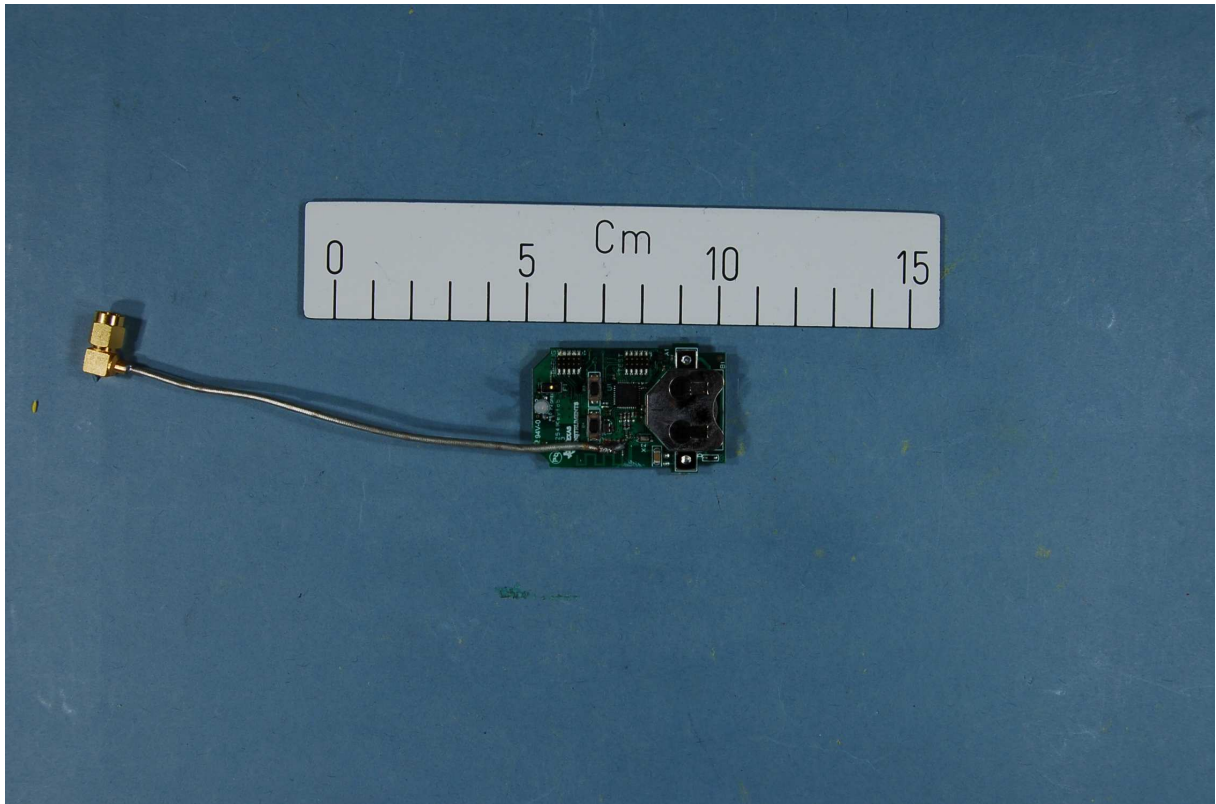

INTERNAL PHOTOS – CC2541KEYFOB

CC2541KeyFob with a cell coin battery, EUT for radiated measurements

The battery pack used during testing

CC2541KeyFob used for conducted measurements

CC2541KeyFob used for conducted measurements