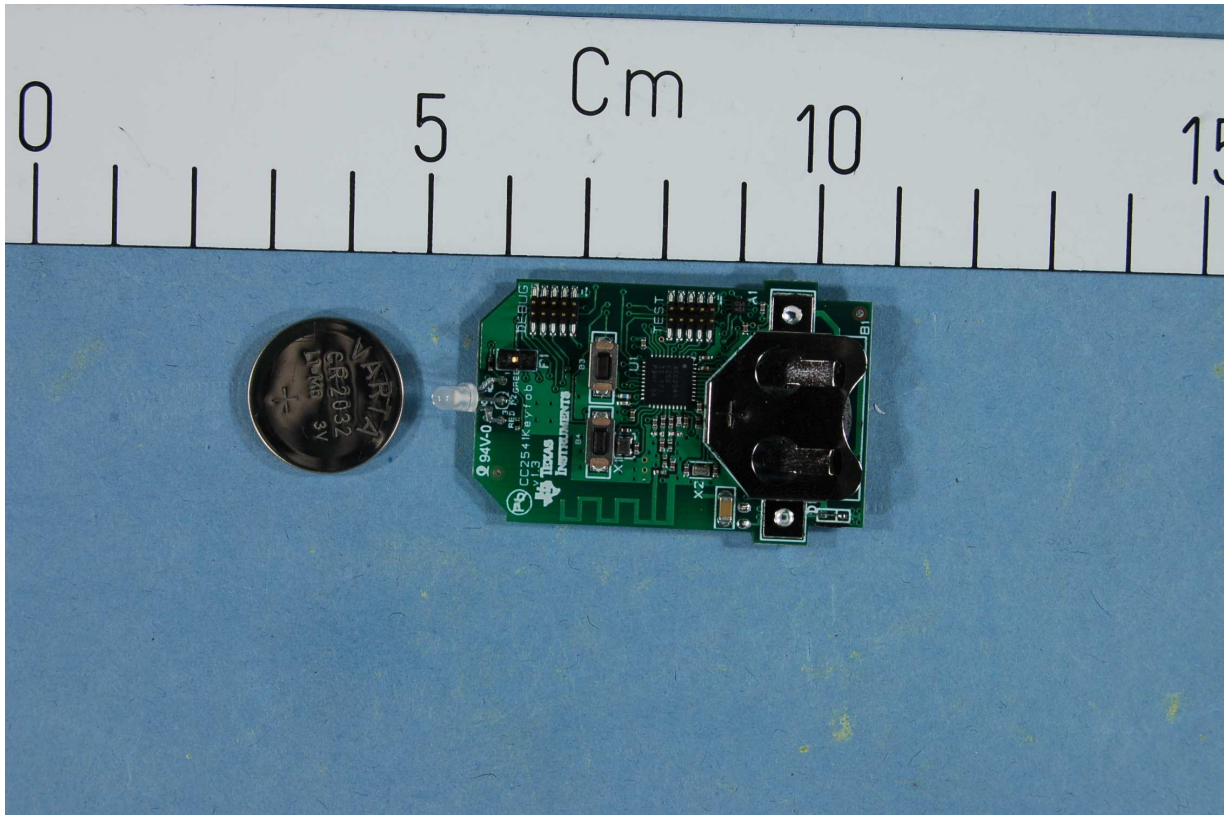

INTERNAL PHOTOS – CC2541KEYFOB

CC2541KeyFob with a cell coin battery, EUT for radiated measurements

The battery pack used during testing

CC2541KeyFob used for conducted measurements

CC2541KeyFob used for conducted measurements