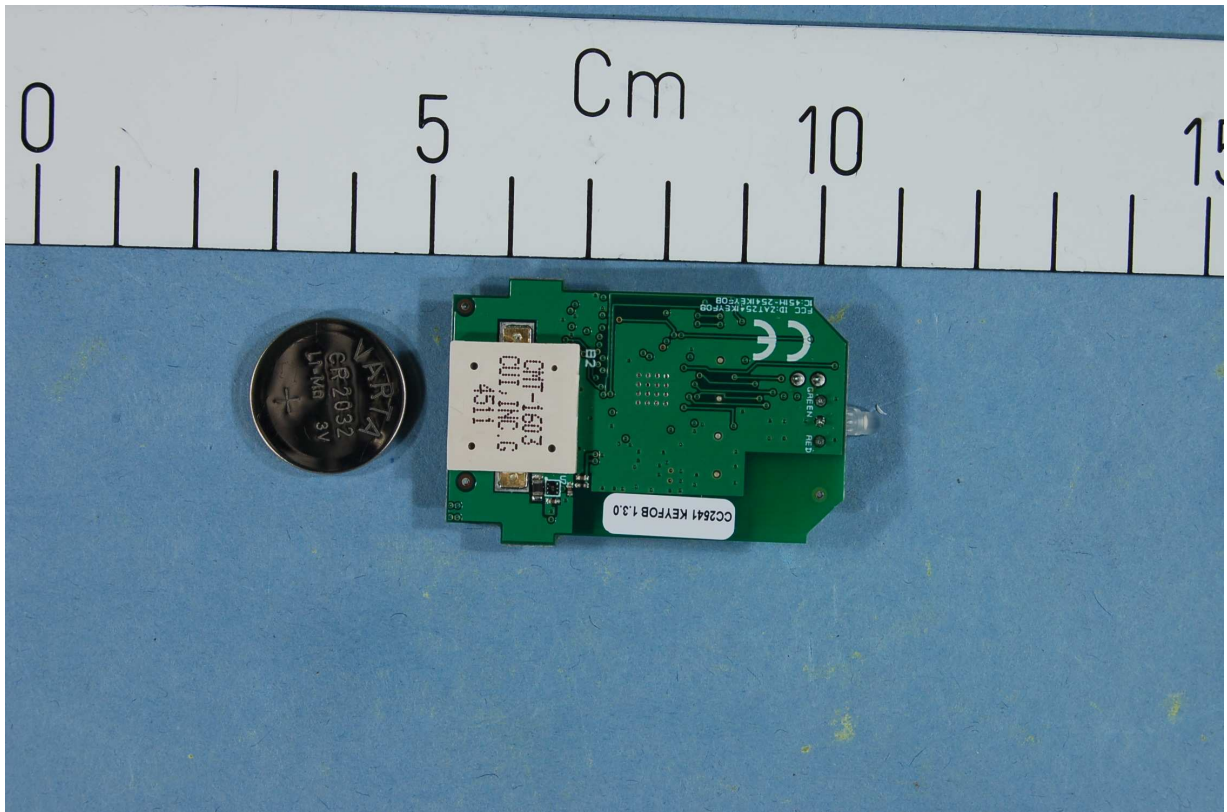

EXTERNAL PHOTOS – CC2541KEYFOB

CC2541KeyFob with a cell coin battery, EUT for radiated measurements