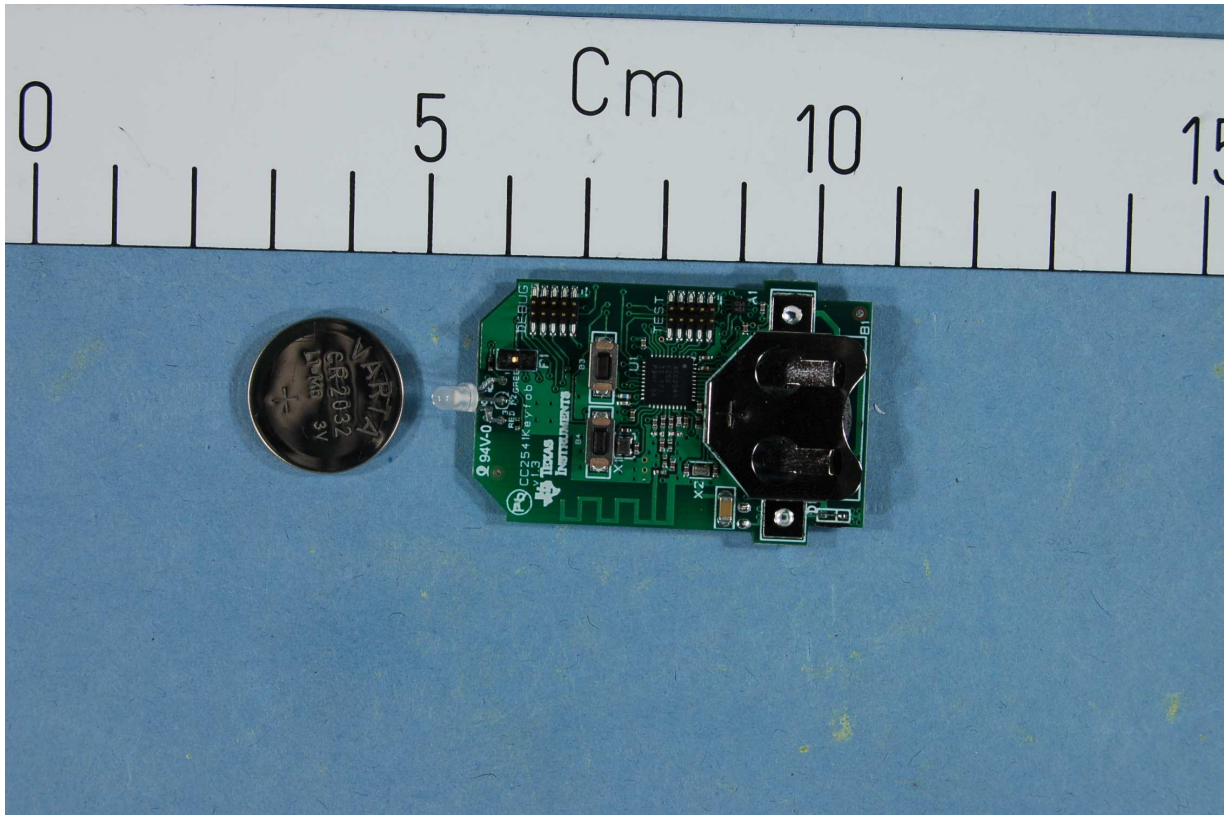

EXTERNAL PHOTOS – CC2541KEYFOB

CC2541KeyFob with a cell coin battery, EUT for radiated measurements