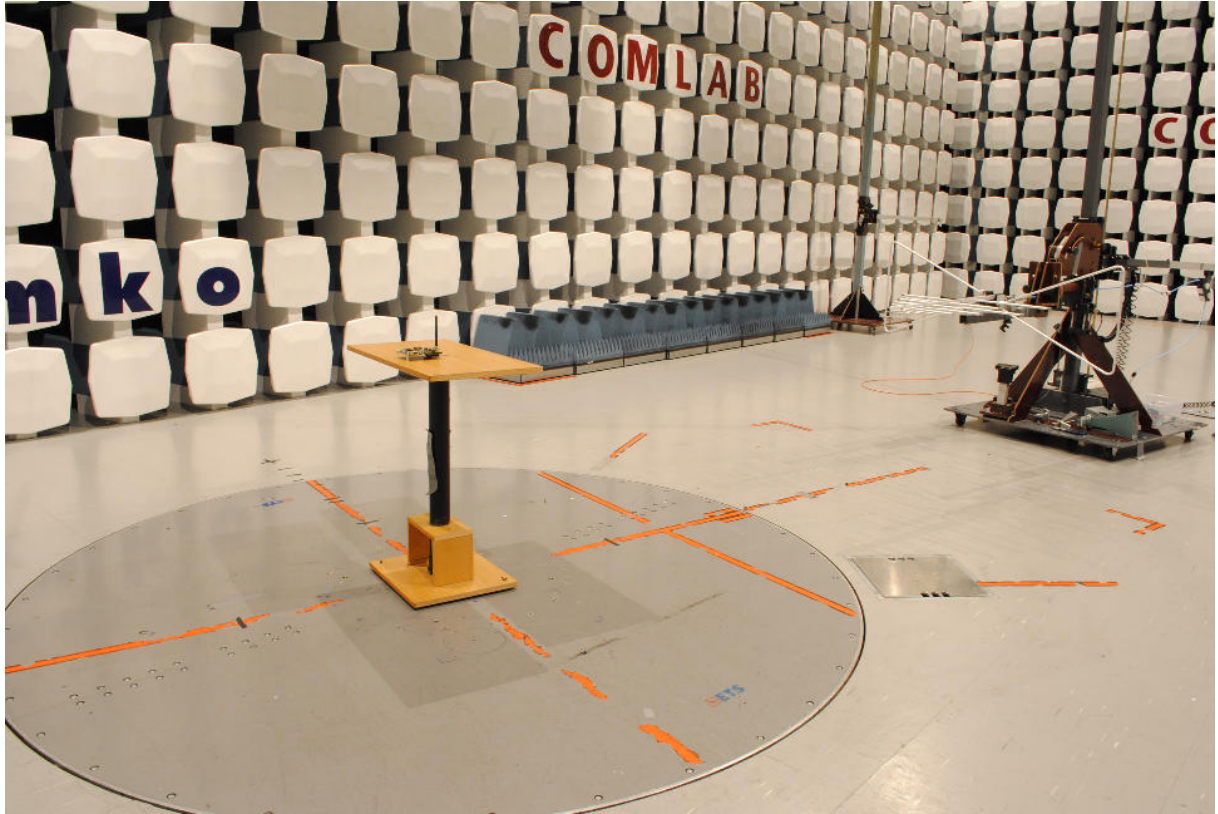

PHOTOS OF TEST SET-UP – CC2541EM with SmartRF05EB

Radiated Emissions 30 - 1000 MHz

Radiated Emissions 1 - 8.5 GHz