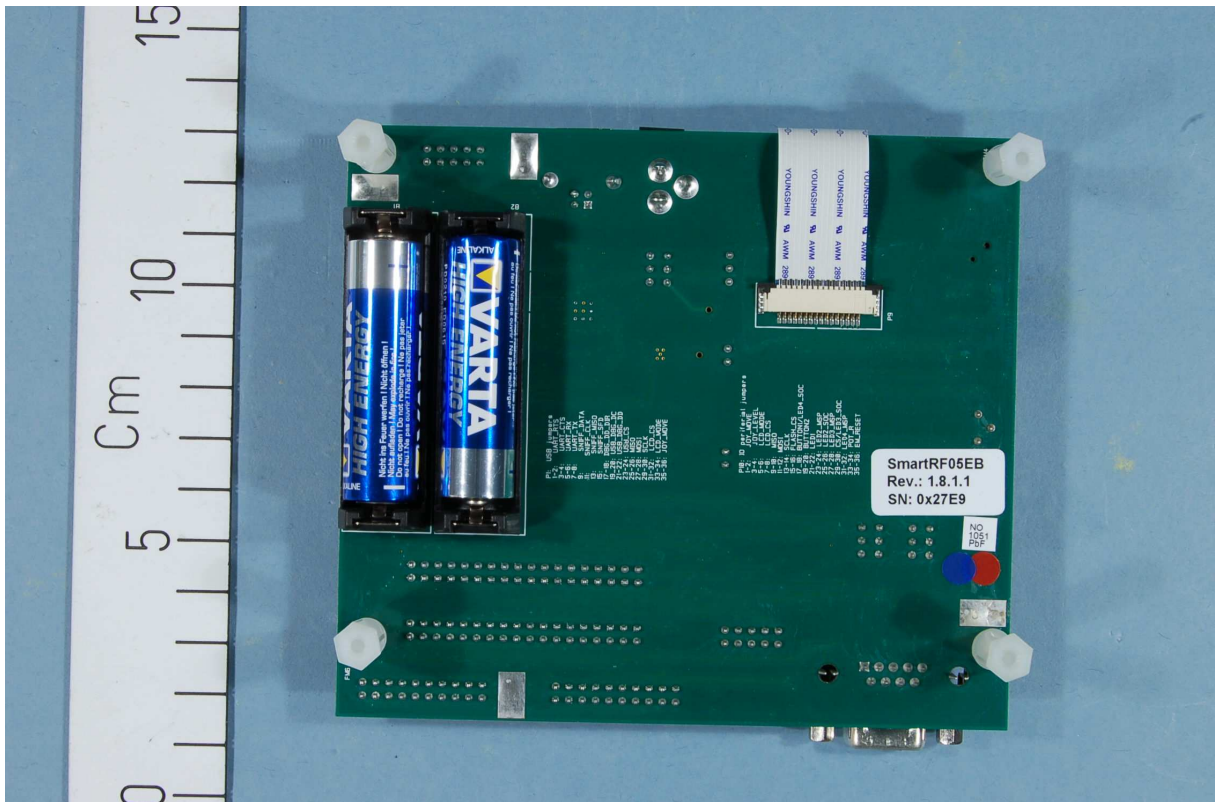

**INTERNAL PHOTOS – CC2541EM with SmartRF05EB**

**CC2541EM**

Test Jig with 2xAA Batteries