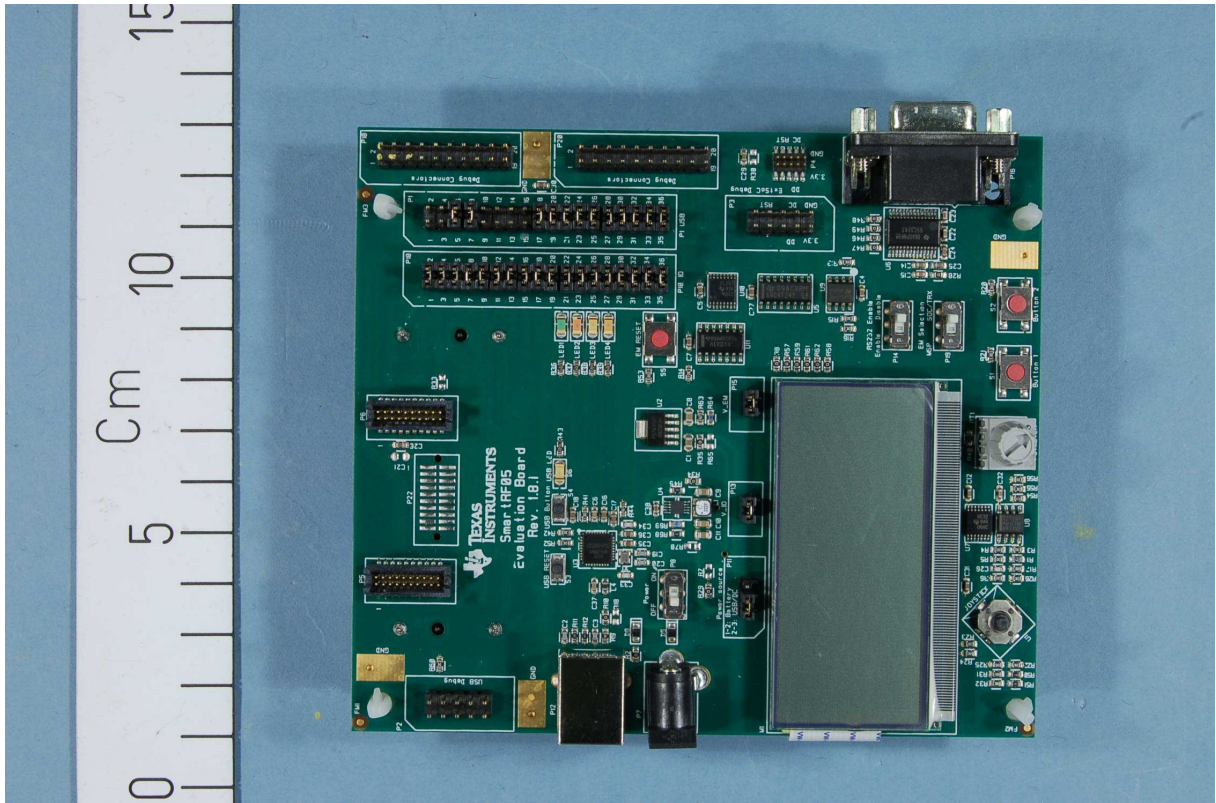

**INTERNAL PHOTOS – CC2541EM with SmartRF05EB**

**CC2541EM**

Test Jig with 2xAA Batteries