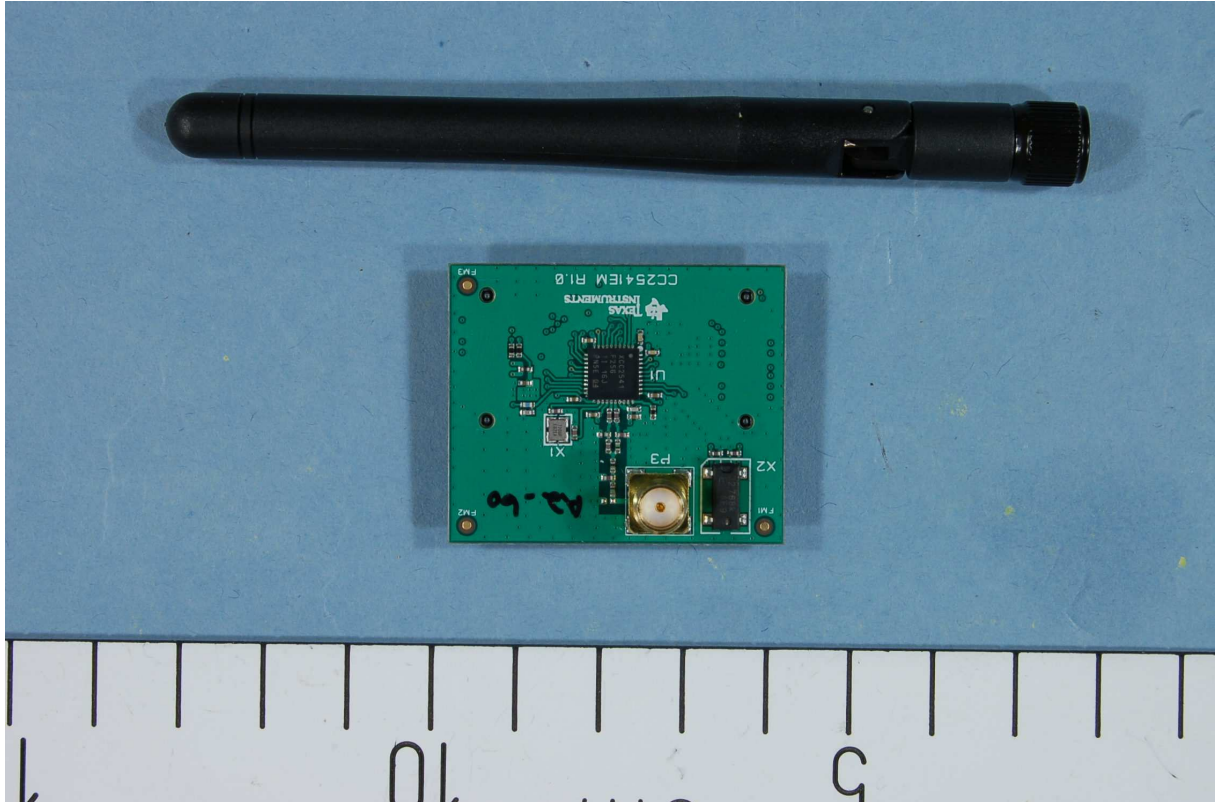

**INTERNAL PHOTOS – CC2541EM with SmartRF05EB**

**CC2541EM**

Test Jig with 2xAA Batteries