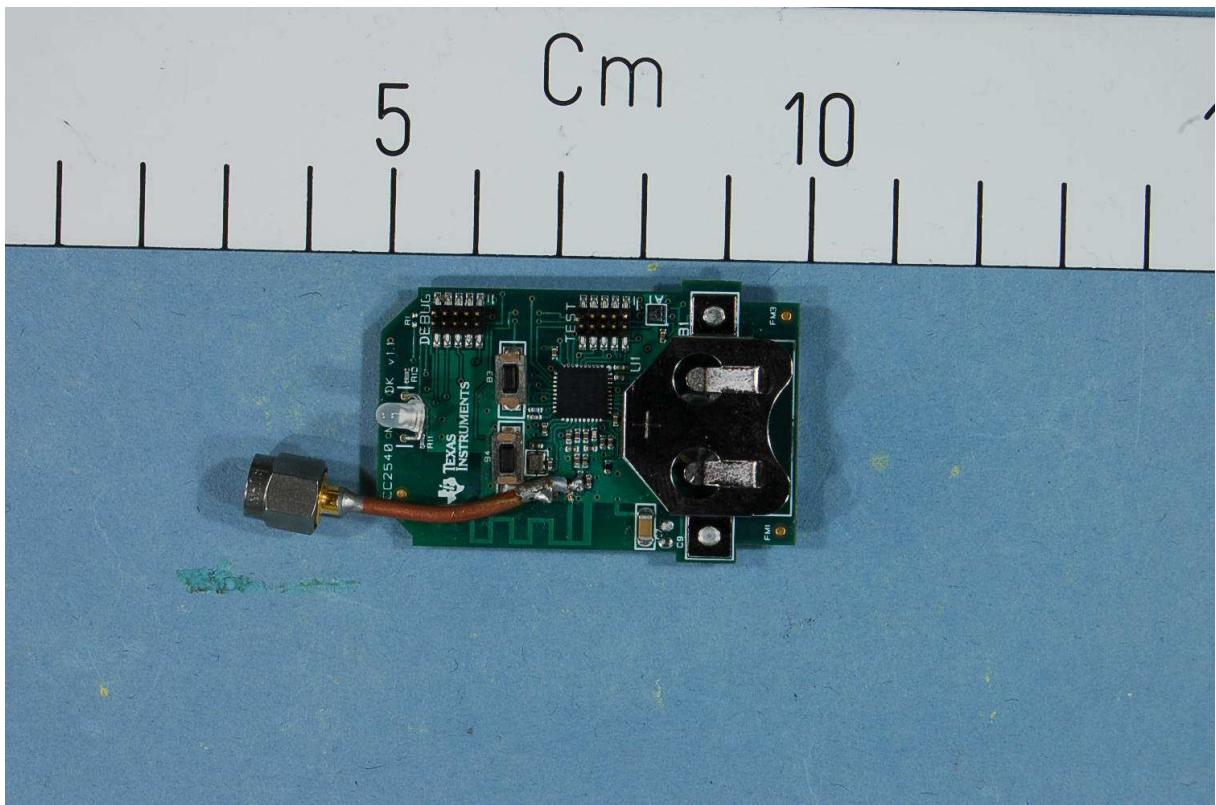

INTERNAL PHOTOS – CC2540KEYFOB

CC2540KeyFob with a cell coin battery, EUT for radiated measurements

The battery pack used during testing

CC2540KeyFob used for conducted measurements