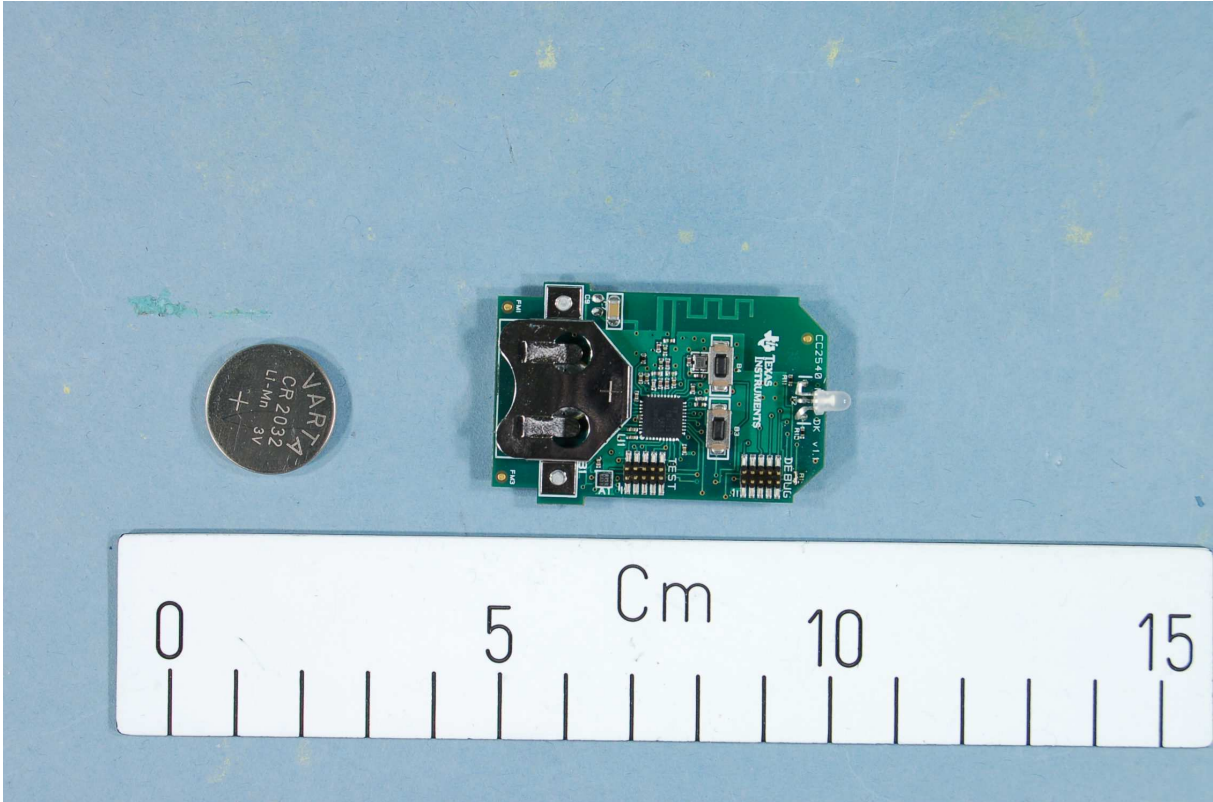

INTERNAL PHOTOS – CC2540KEYFOB

CC2540KeyFob with a cell coin battery, EUT for radiated measurements

The battery pack used during testing

CC2540KeyFob used for conducted measurements