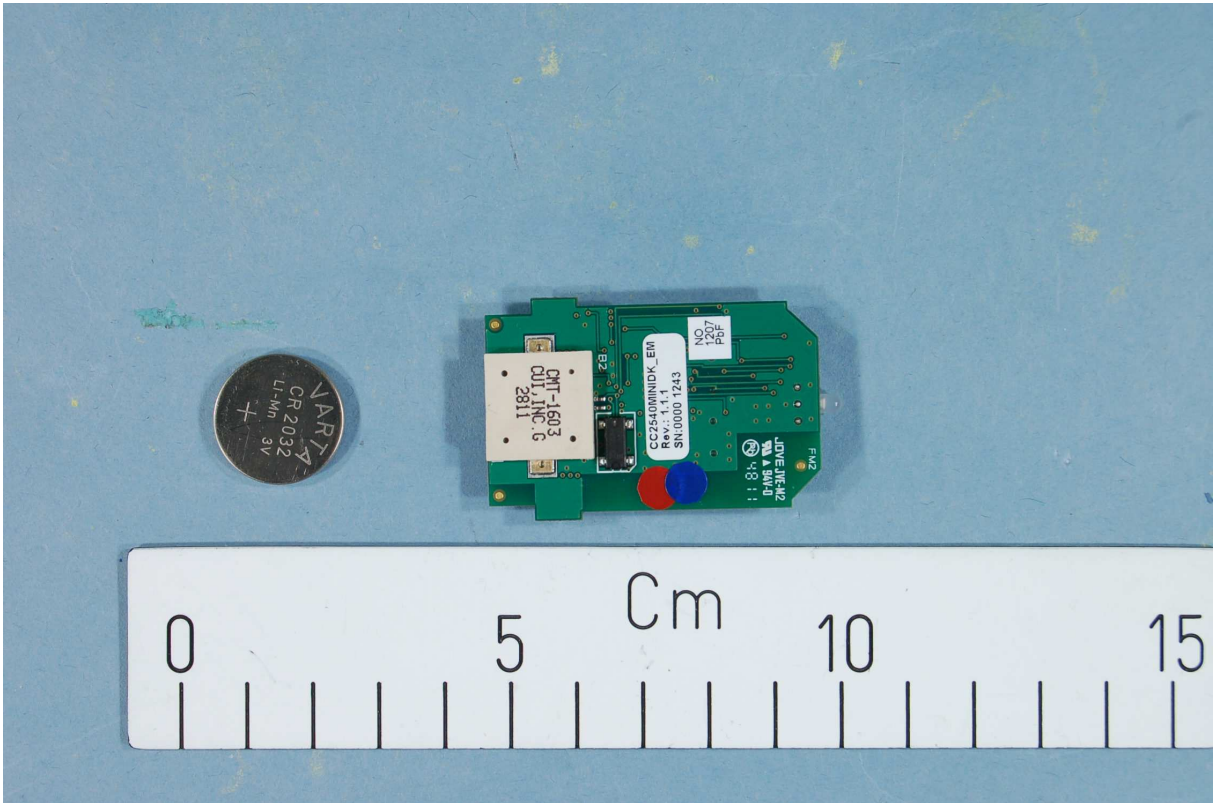

INTERNAL PHOTOS – CC2540KEYFOB

CC2540KeyFob with a cell coin battery, EUT for radiated measurements

The battery pack used during testing

CC2540KeyFob used for conducted measurements