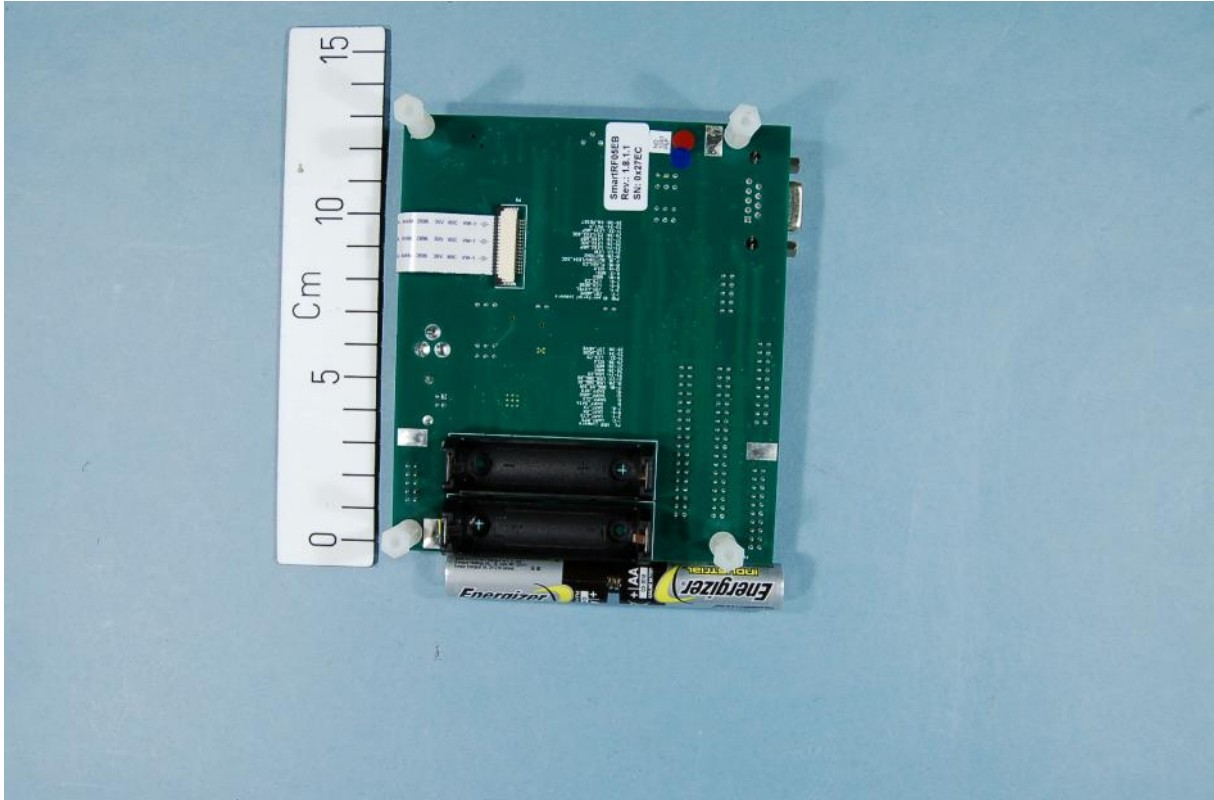

PHOTOS – CC2530EM

CC2530EM, EUT for radiated measurements

PULSE W1010 Antenna

SmartRf05 Evaluation Board – front view

SmartRf05 Evaluation Board – rear view