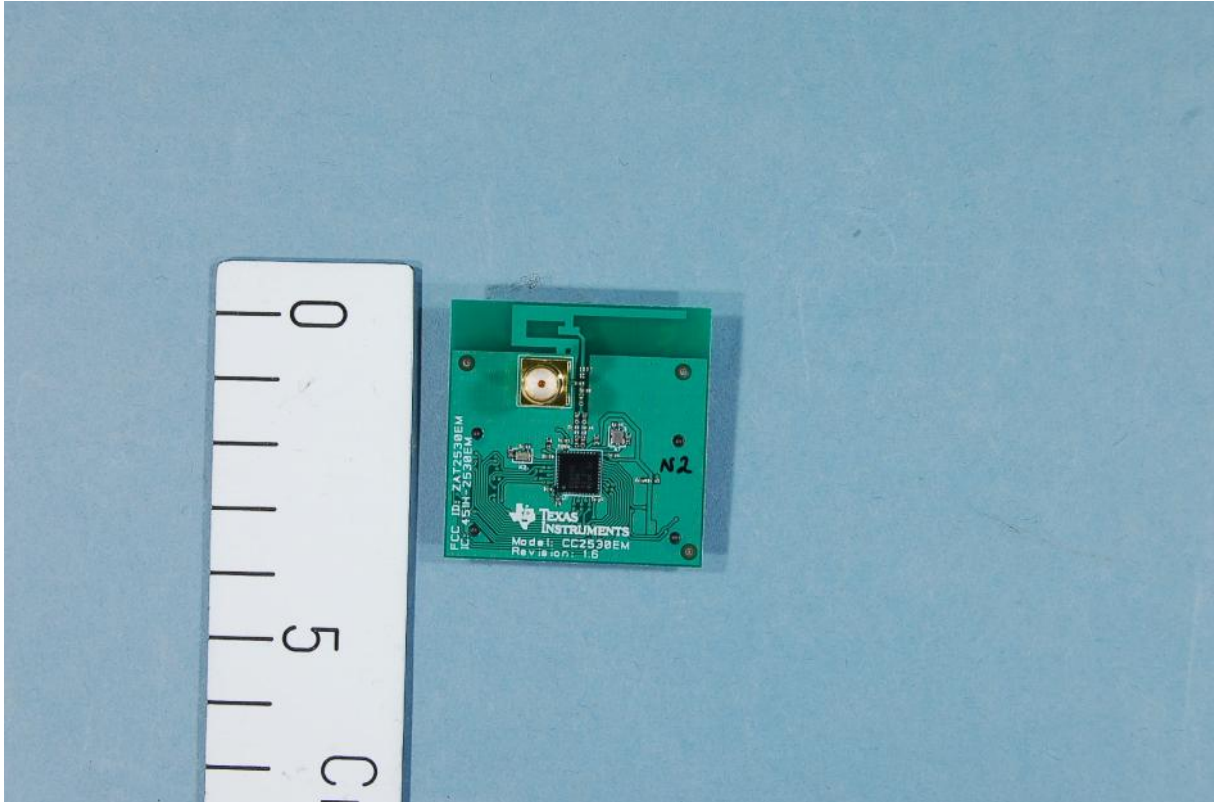

PHOTOS – CC2530EM

CC2530EM, EUT for radiated measurements

PULSE W1010 Antenna

SmartRf05 Evaluation Board – front view

SmartRf05 Evaluation Board – rear view