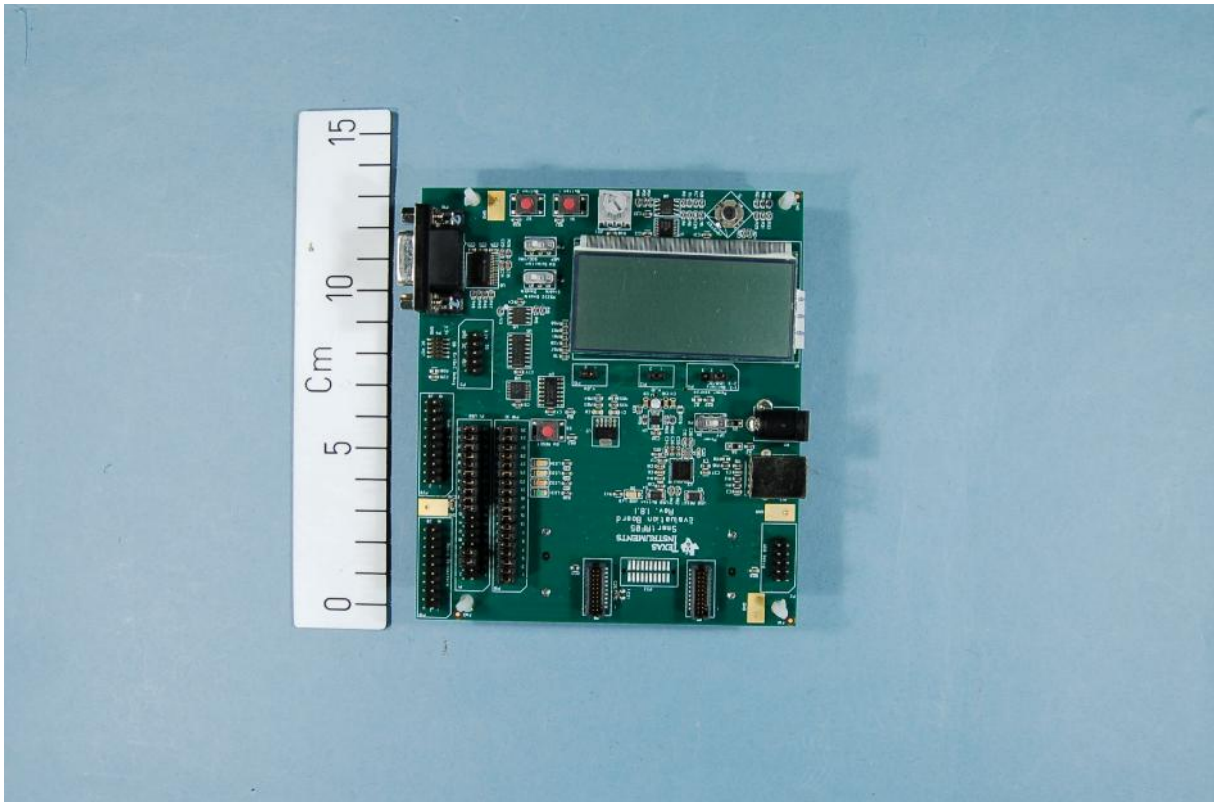

PHOTOS – CC2530EM

CC2530EM, EUT for radiated measurements

PULSE W1010 Antenna

SmartRf05 Evaluation Board – front view

SmartRf05 Evaluation Board – rear view