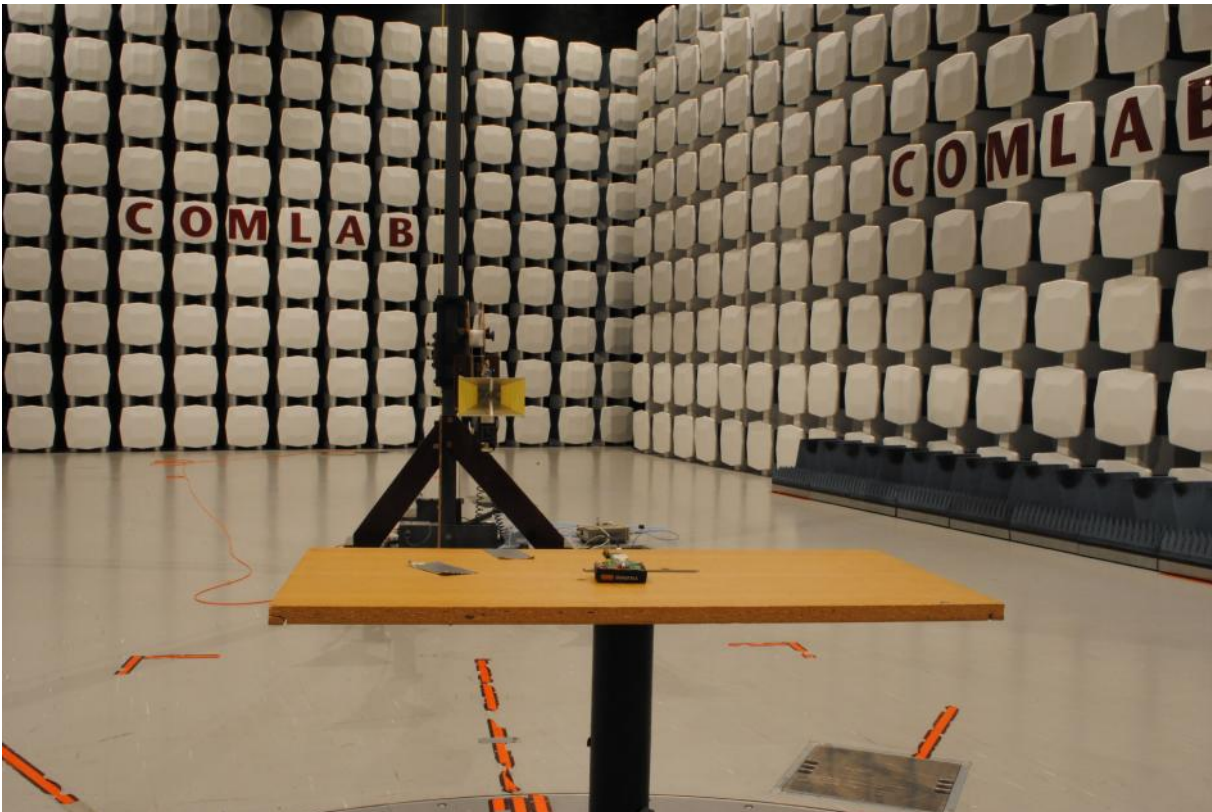

PHOTOS OF TEST SET-UP – CC2511 Dongle

Radiated Emissions 30 - 1000 MHz

Radiated Emissions 1 - 12 GHz

Power line Conducted Emissions Test